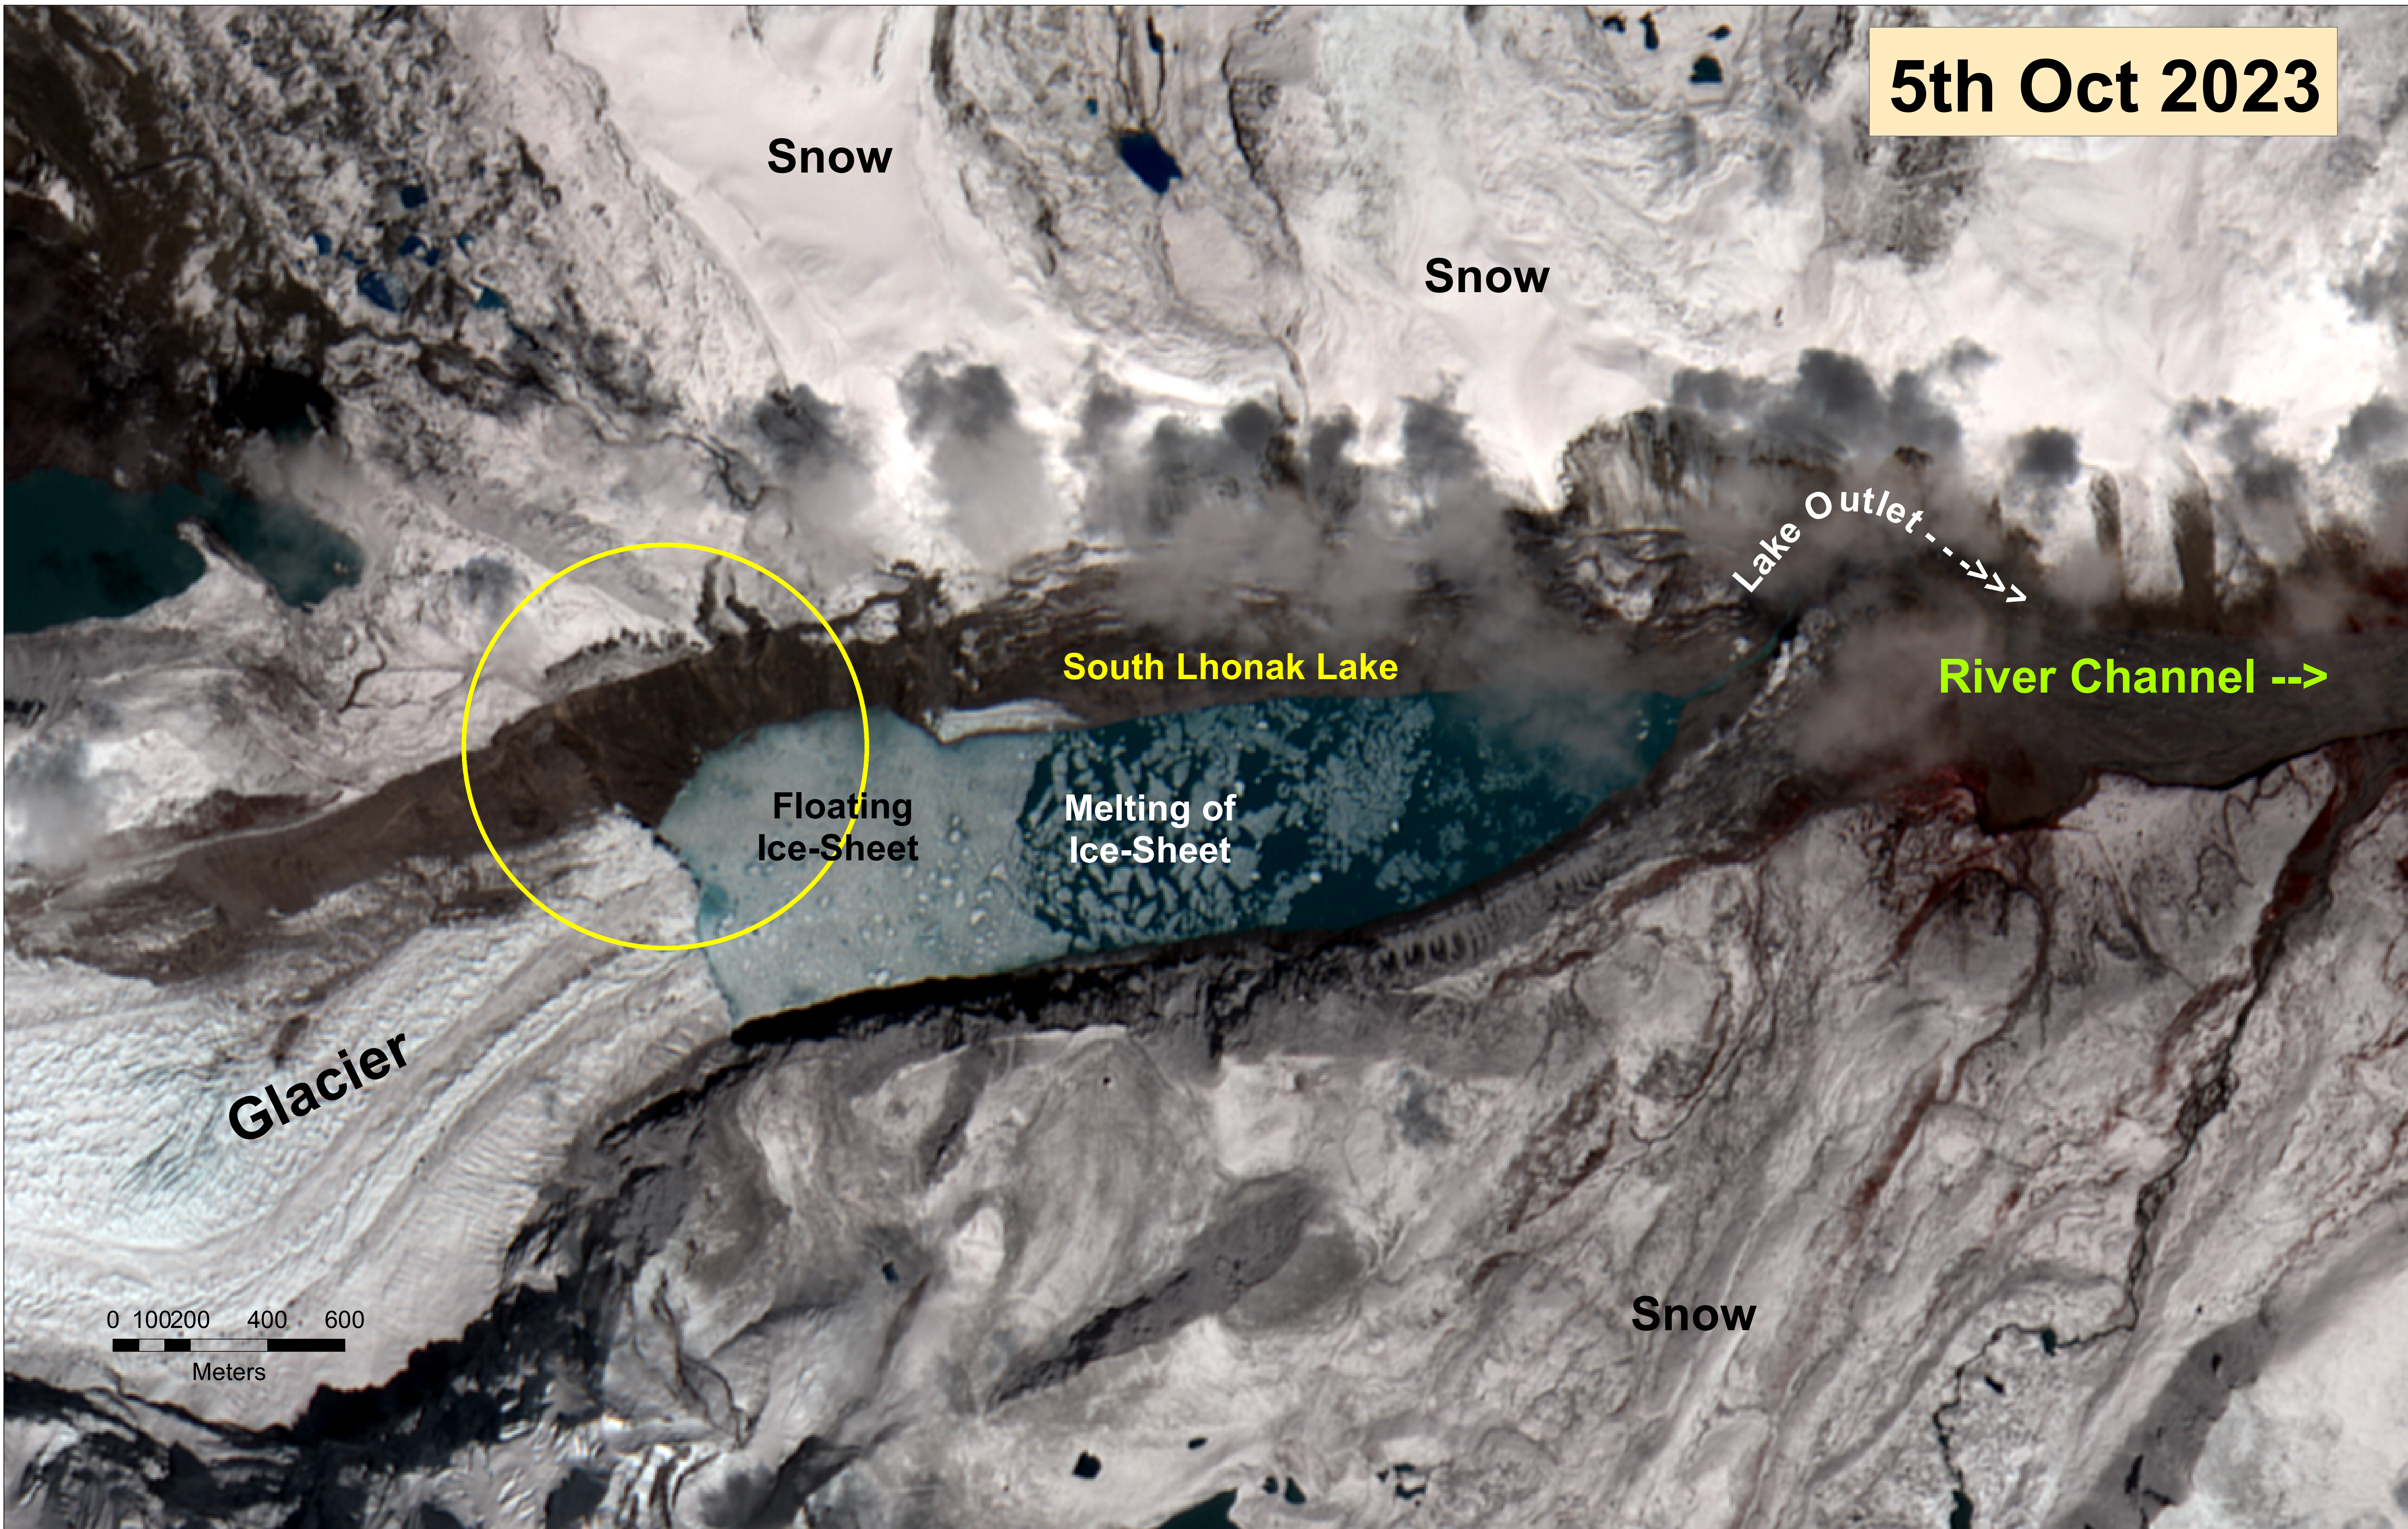

South Lhonak Lake and Surroundings

View from Resourcesat-2A LISS-IV as on 5th Oct 2023

ID: 2023/FL/SIK/08-VAP/10102023

Date of Issue: 10.10.2023

5th Oct 2023

Snow

Snow

Lake Outlet - - ->>>

South Lhonak Lake

River Channel -->

Floating Ice-Sheet

Melting of Ice-Sheet

Glacier

Snow

0 100 200 400 600
Meters

10th Oct 2023

No Snow

No Snow

Lake Outlet - - ->>>

River Channel -->

Minor
Landslide

South Lhonak Lake

Floating
Ice-Sheet

Melting of
Ice-Sheet

Glacier

No Snow

0 100 200 400 600
Meters