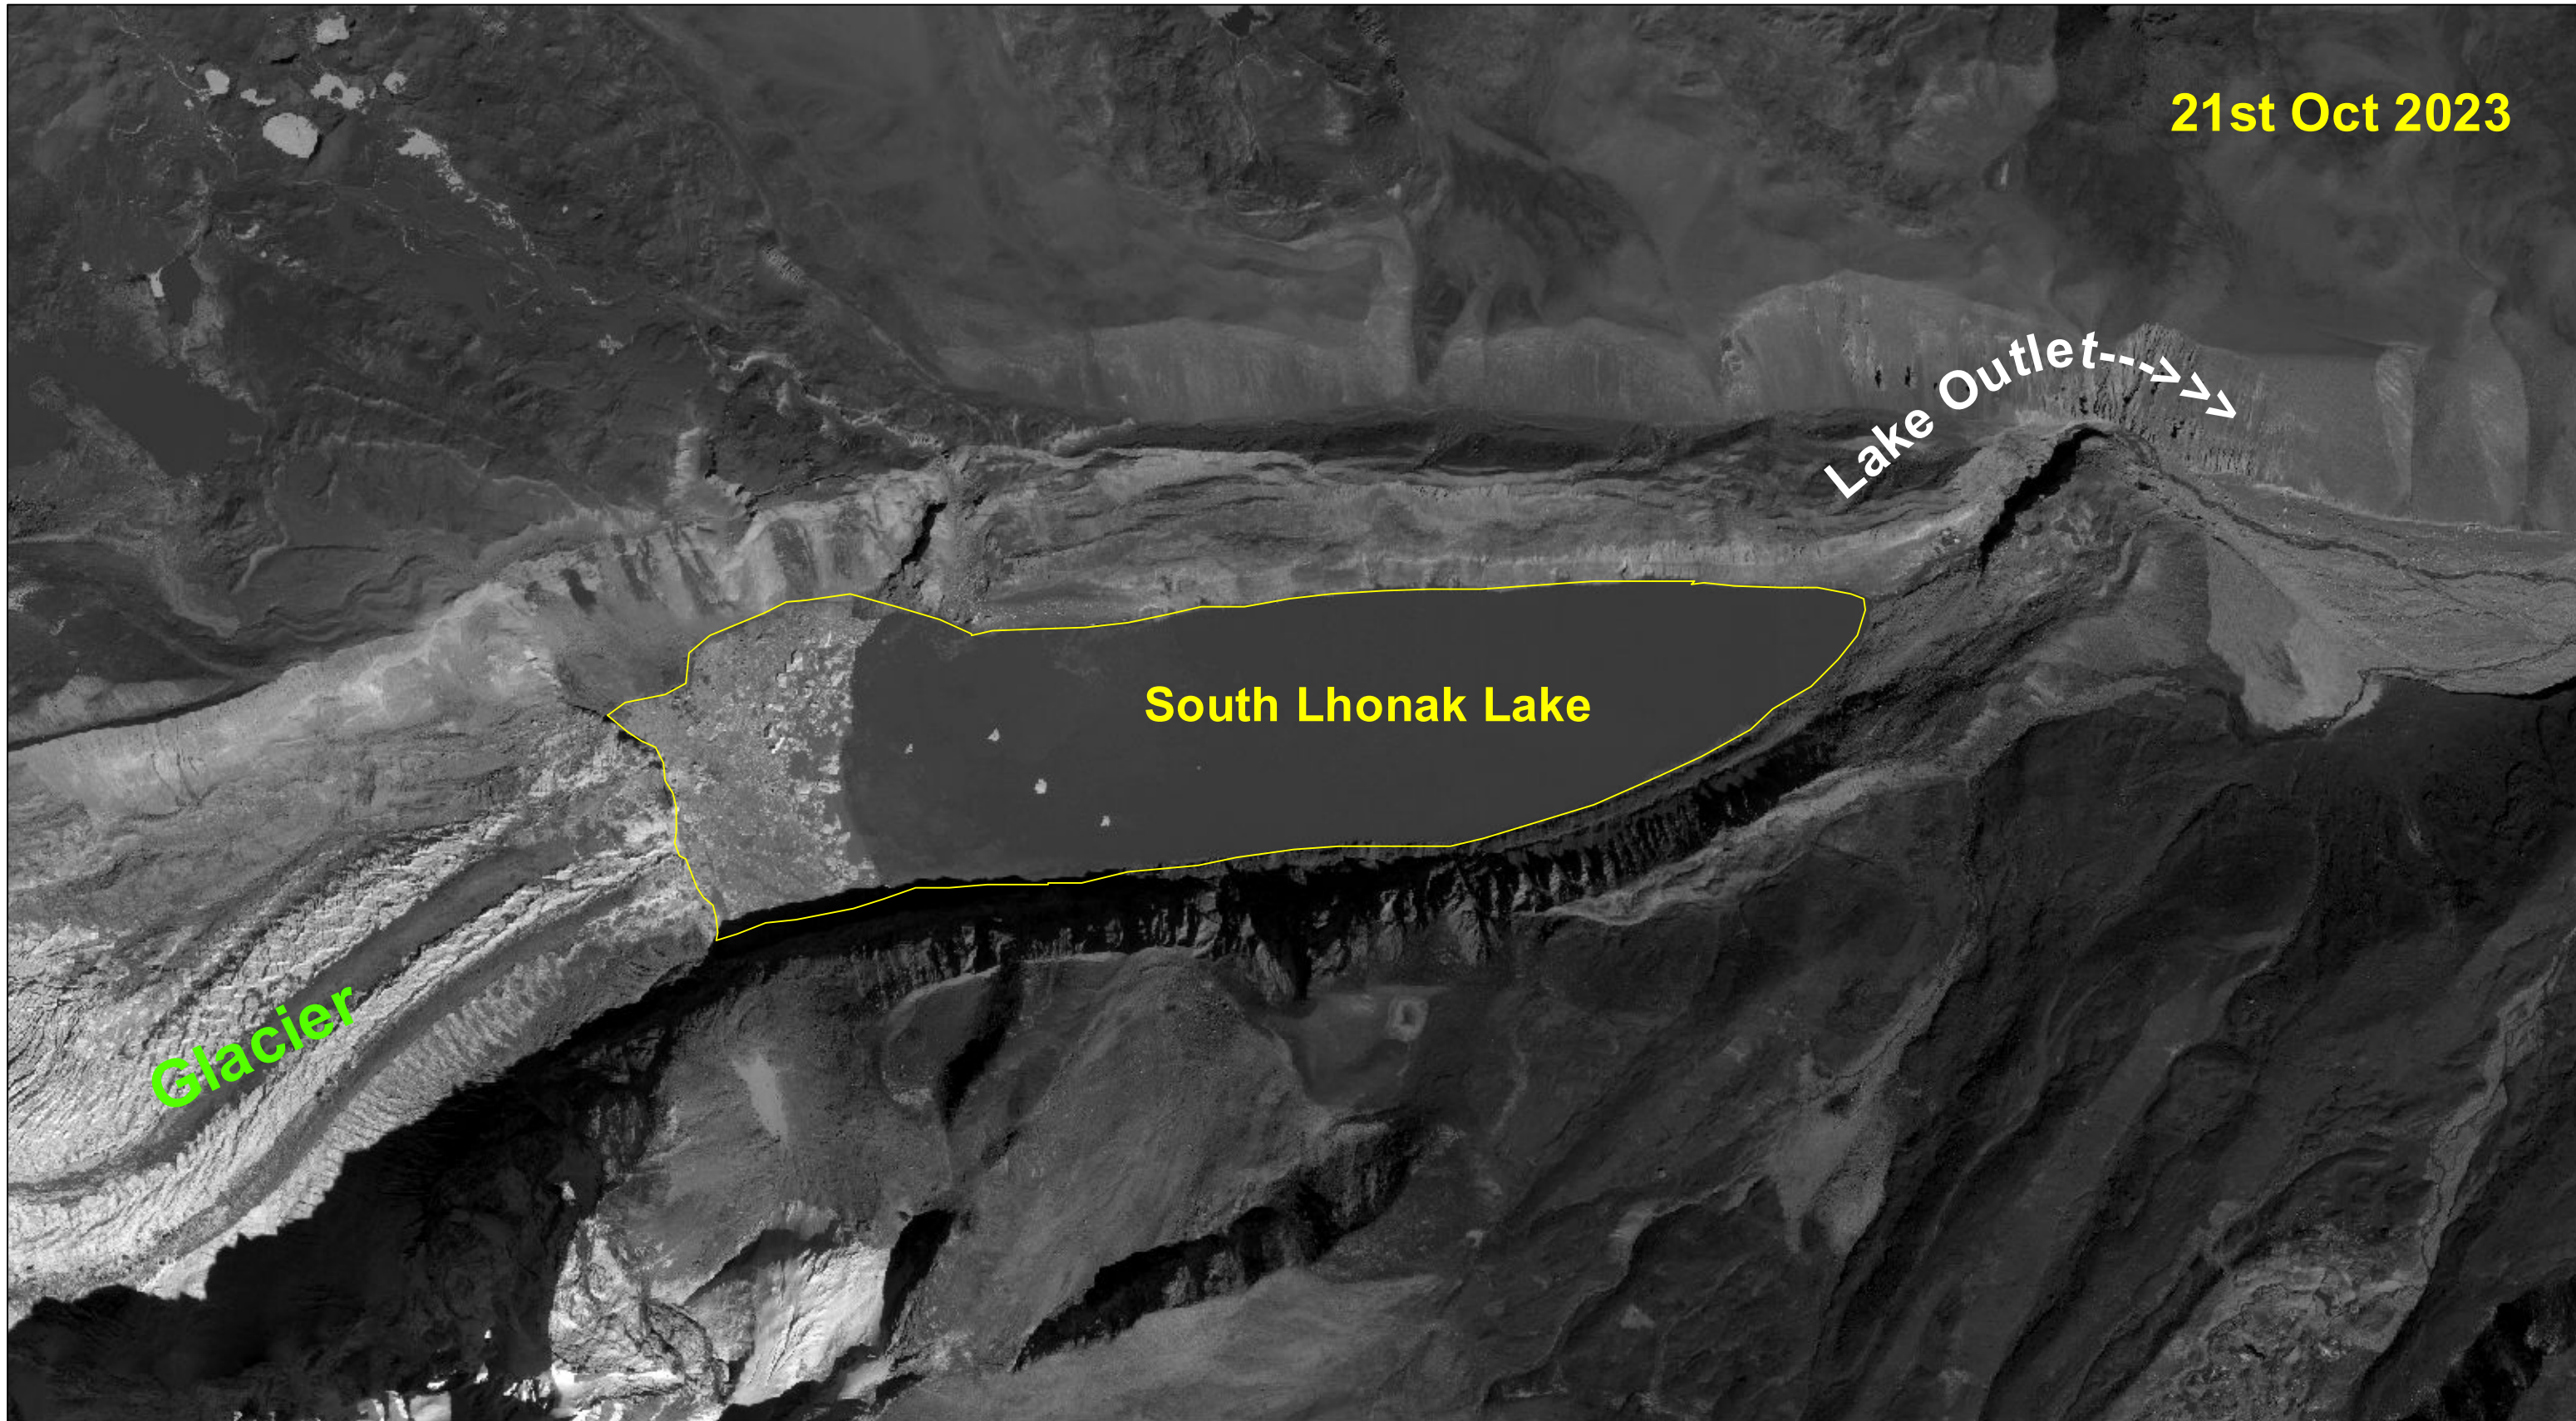

21st Oct 2023

Location Map

Observations: No significant change in the lake area is observed as compared to 10 Oct 2023

Disaster Management Support Group
National Remote Sensing Centre, ISRO
Dept. of Space, Govt. of India
Hyderabad- 500 037
E-Mail: flood@nrsc.gov.in
www.nrsc.gov.in