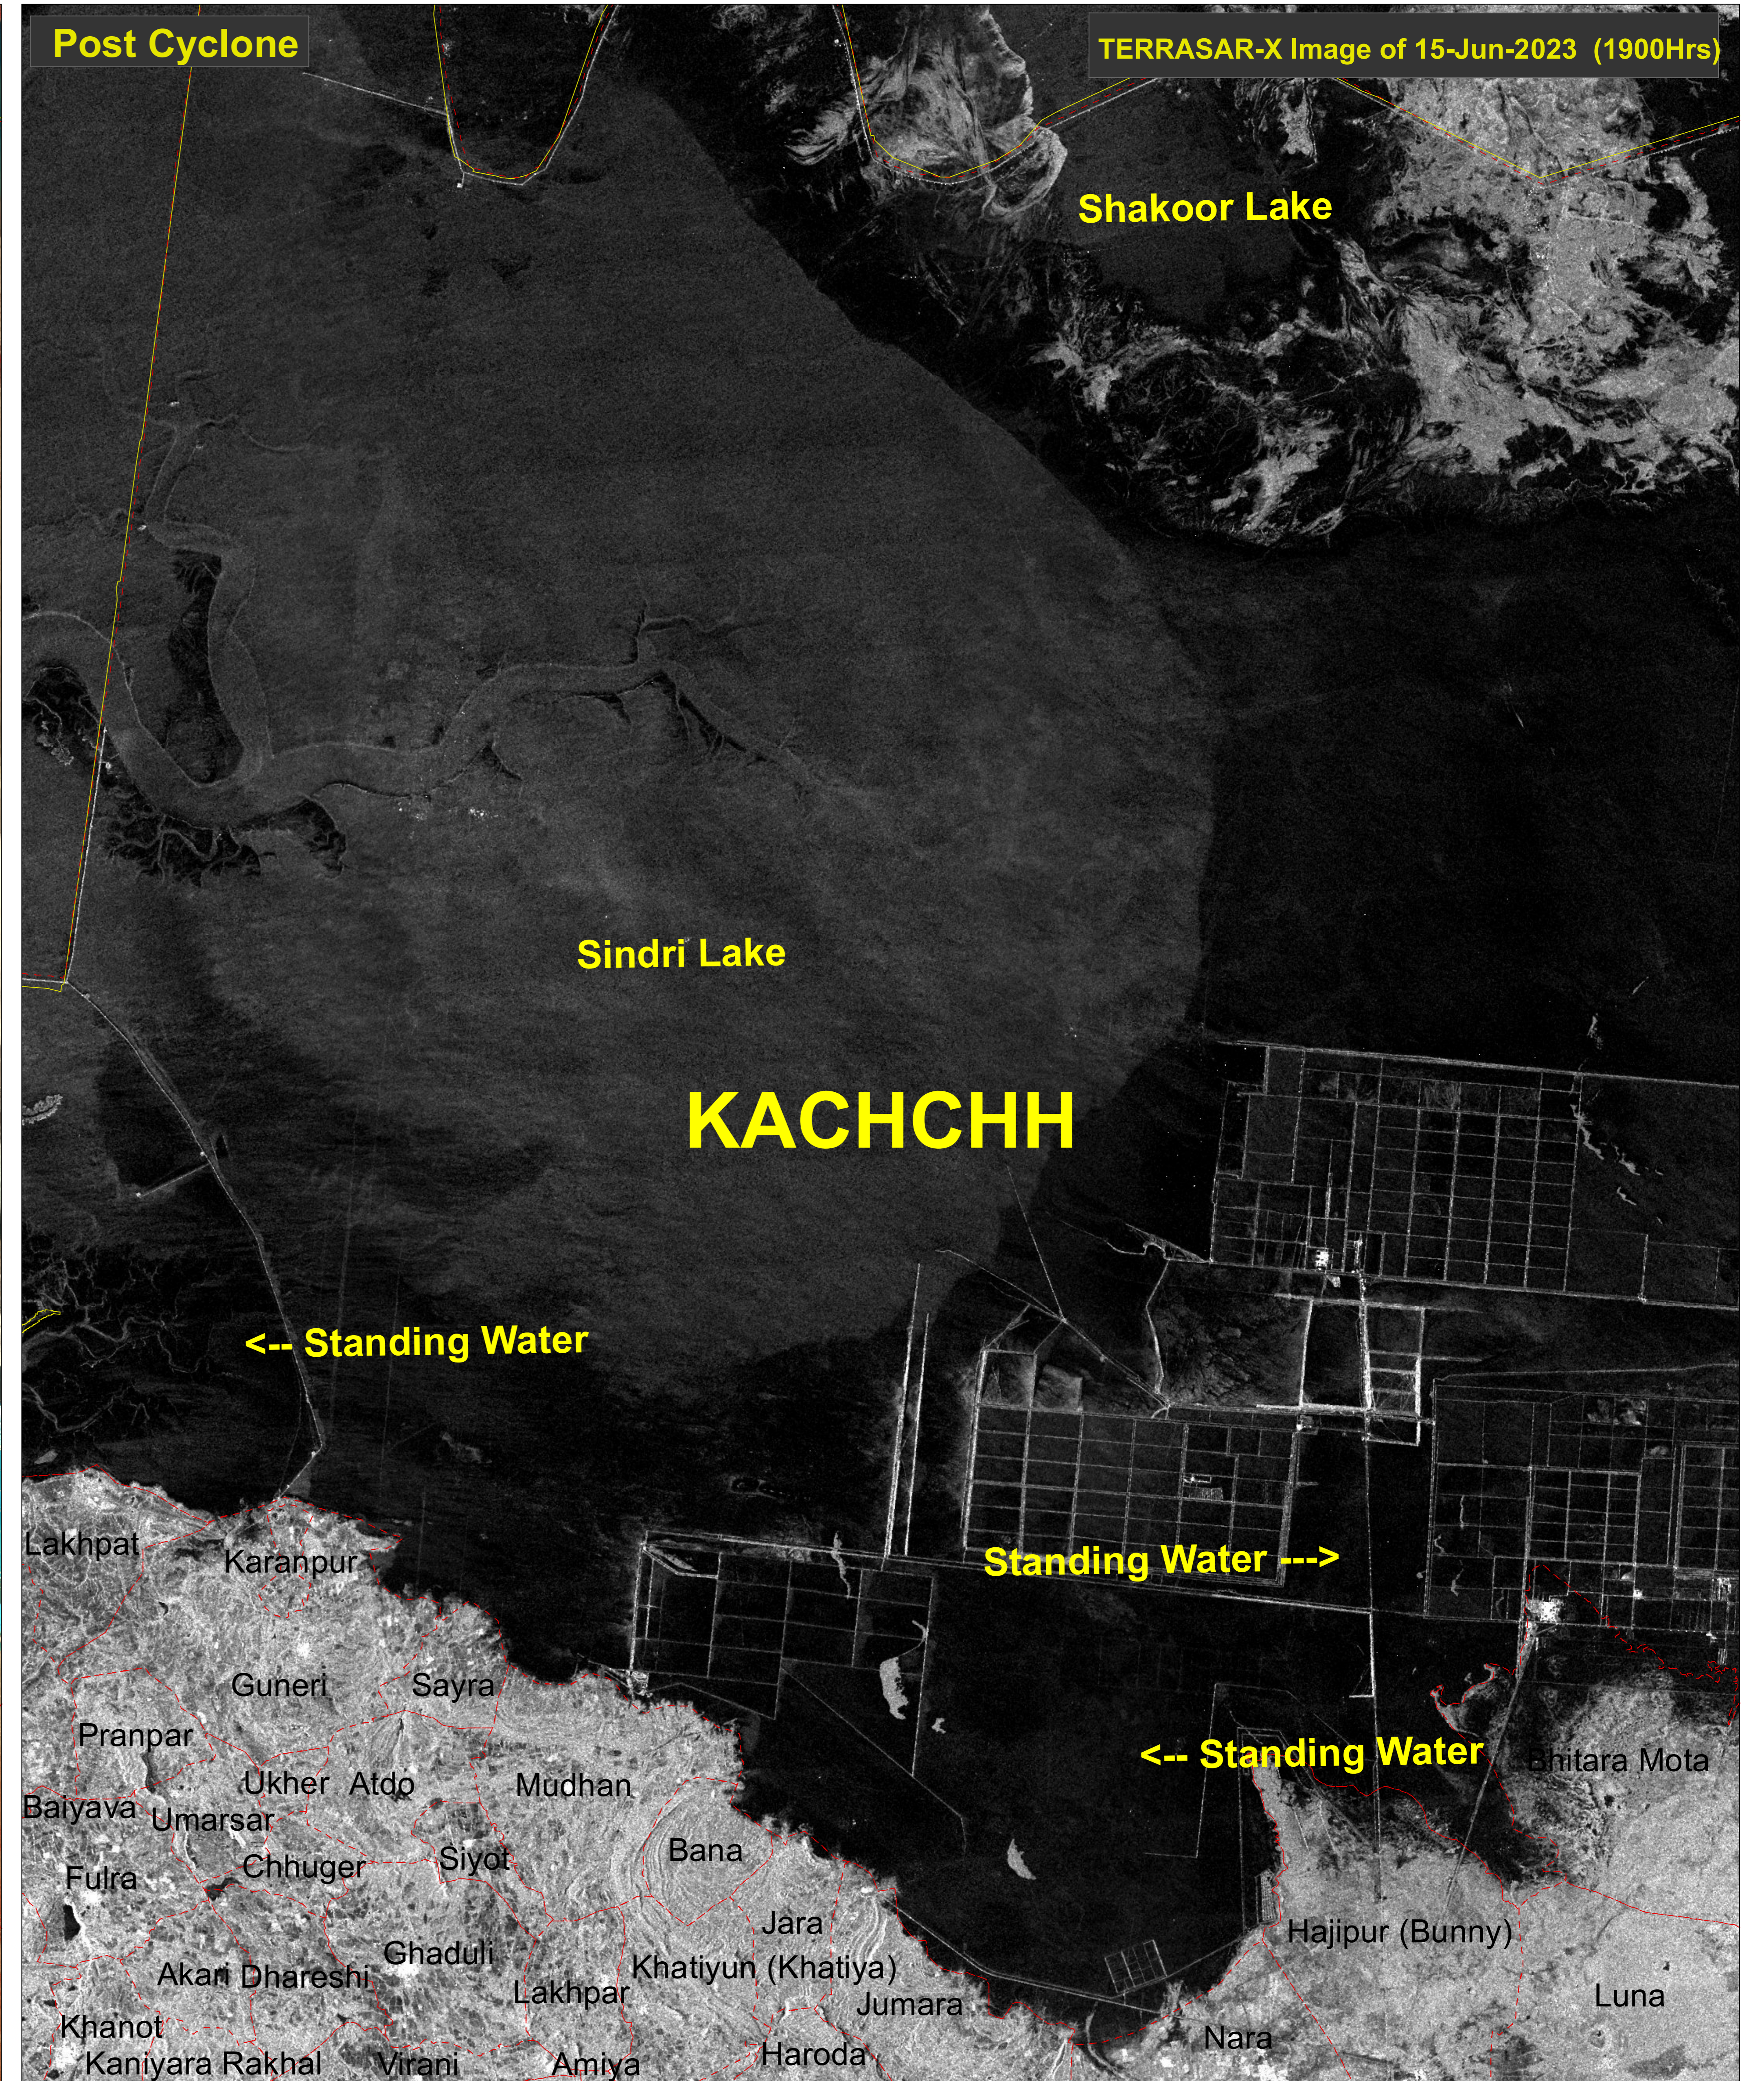

View of Sindri Lake and surroundings , Kachchh District, Gujarat State (Standing water due to heavy rainfall during Biparjoy Cyclone)

Legend

- Village Boundary
- District Boundary

This map is prepared using TERRASAR-X satellite image received under International Charter, Call ID-948.

RRES
National Remote Sensing Centre, ISRO
Dept. of Space, Govt. of India
Hyderabad- 500 037
E-Mail: flood@nrsc.gov.in
www.nrsc.gov.in