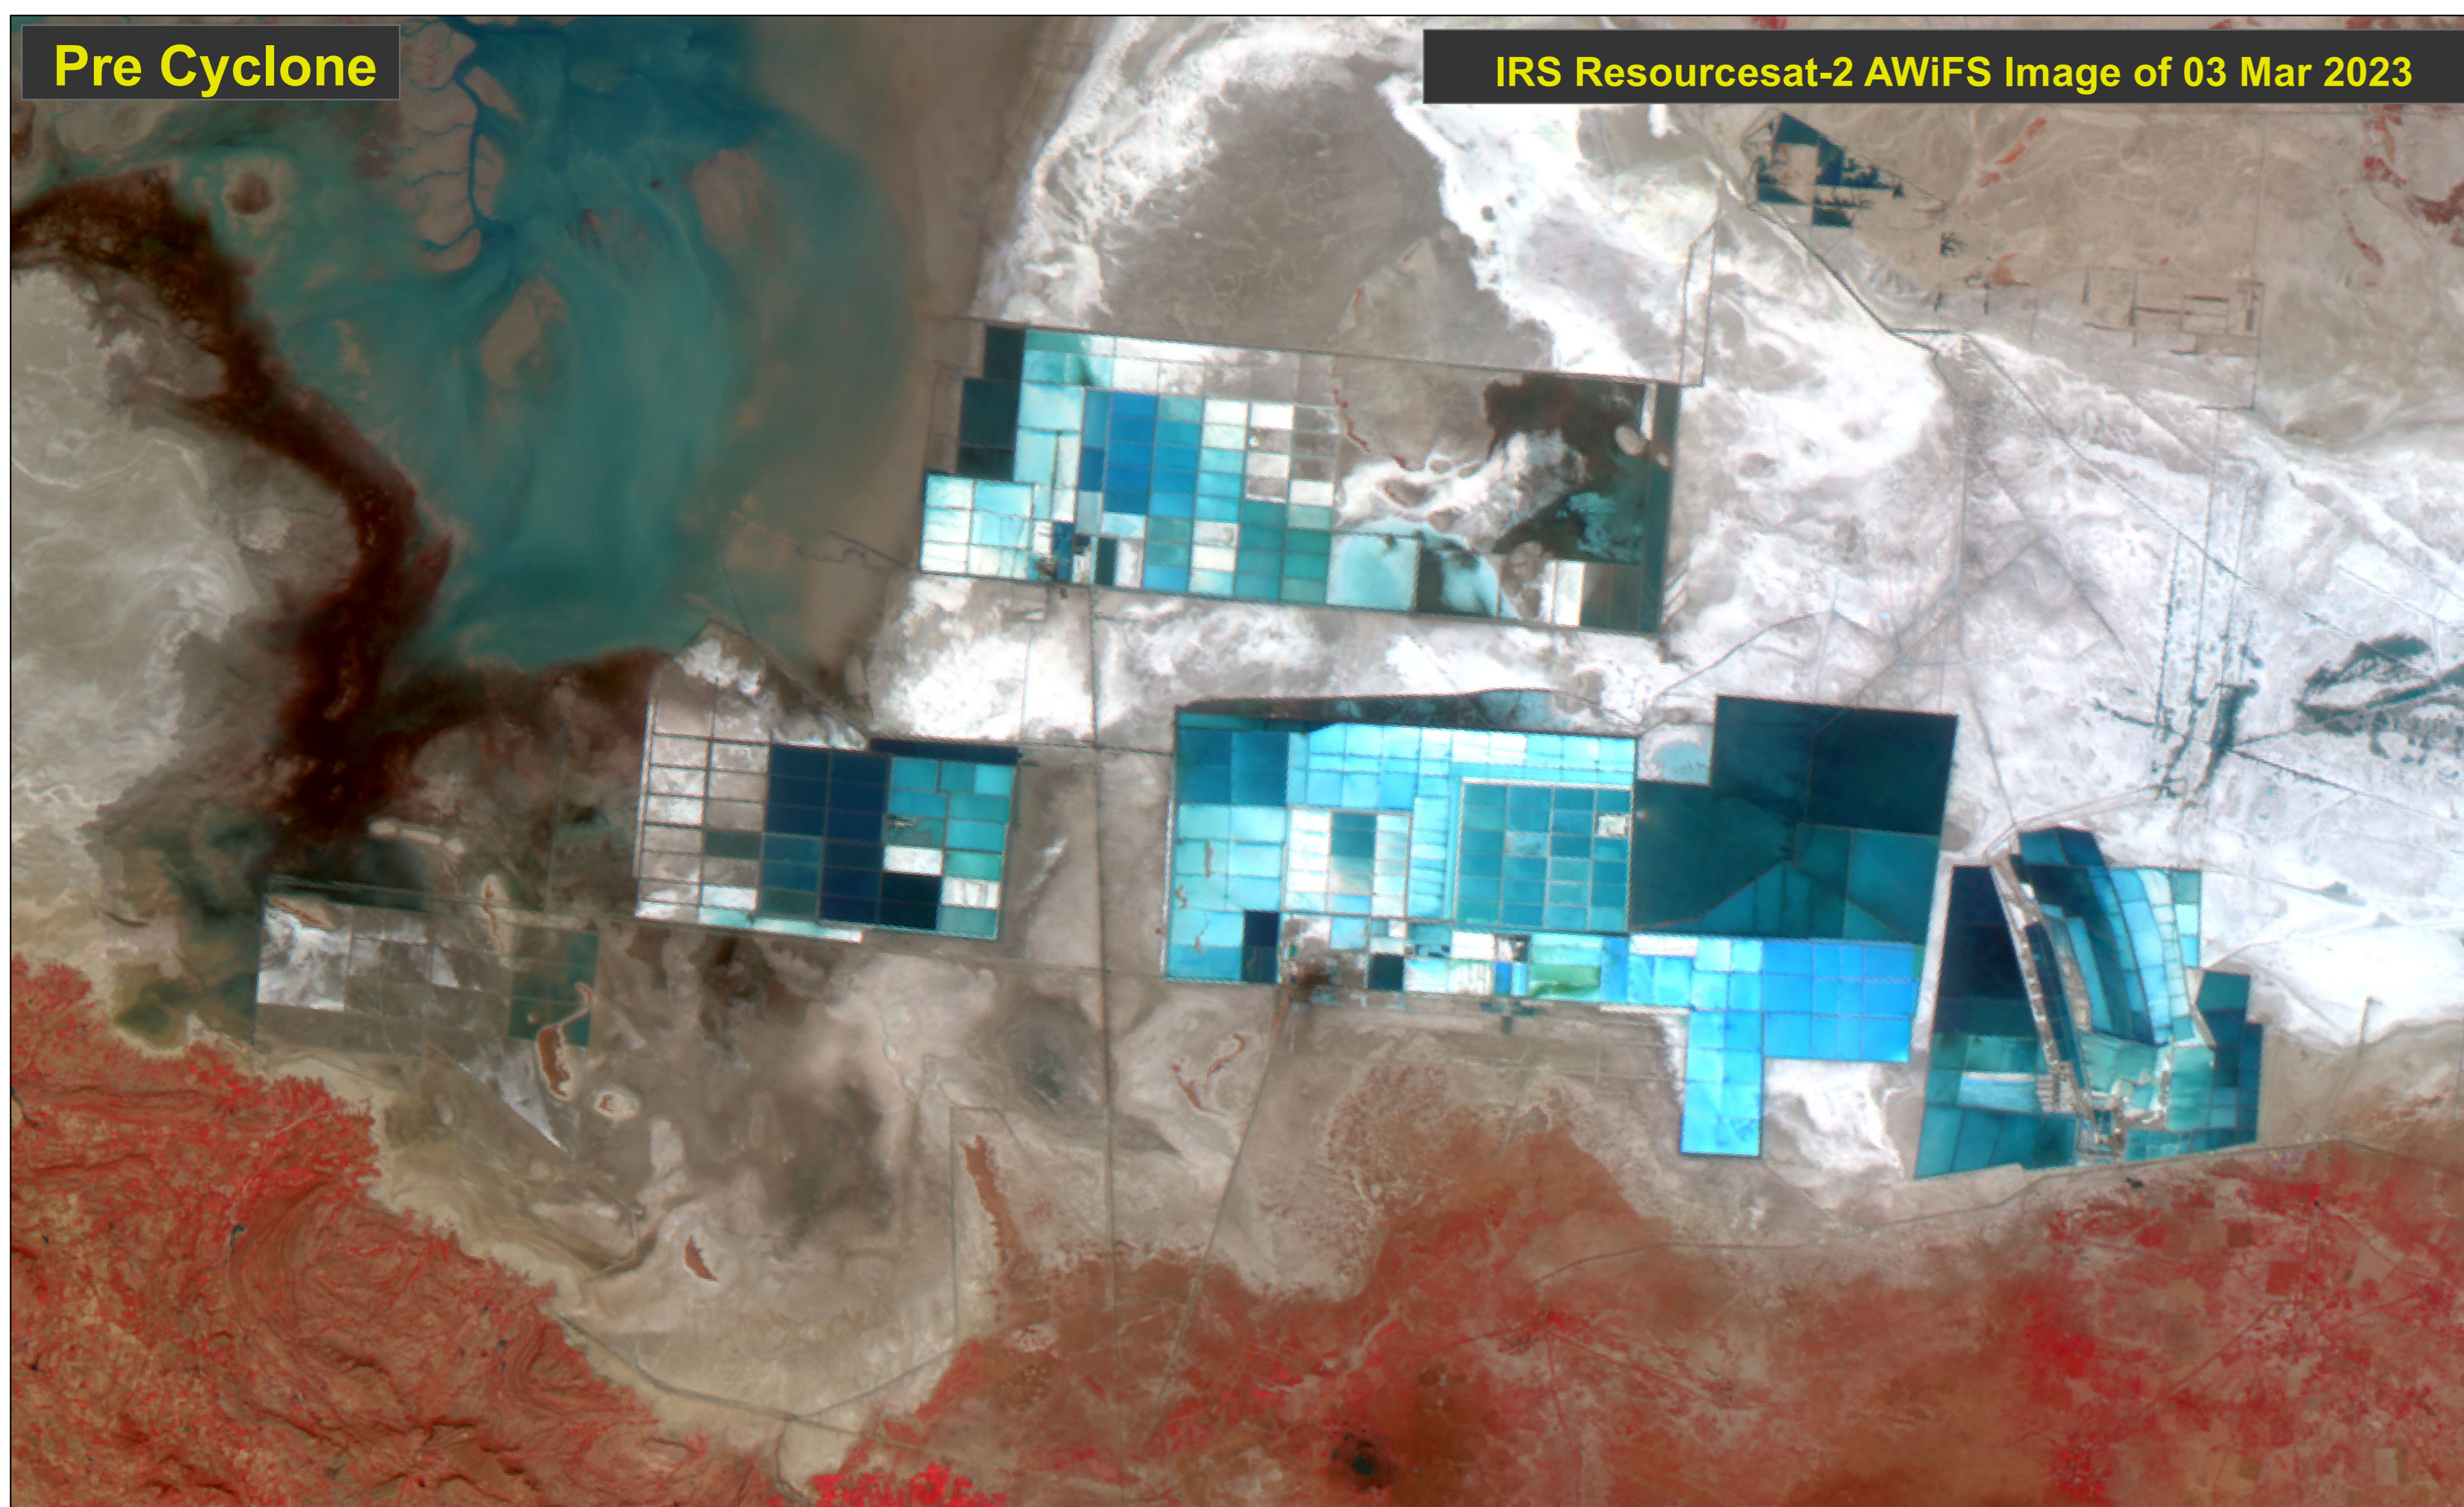

# View of Flood Inundation Surrounding Udhmo Village, Kachchh District, Gujarat State during Biparjoy Cyclone (Pre and Post Scenario of Water Stagnation/ Sea Water Surge)

**Legend**

- River/ Water Body (Pre Cyclone)
- Flood Inundation/ Sea Water Surge

RRES  
National Remote Sensing Centre, ISRO  
Dept. of Space, Govt. of India  
Hyderabad- 500 037  
E-Mail: flood@nrsc.gov.in  
www.nrsc.gov.in