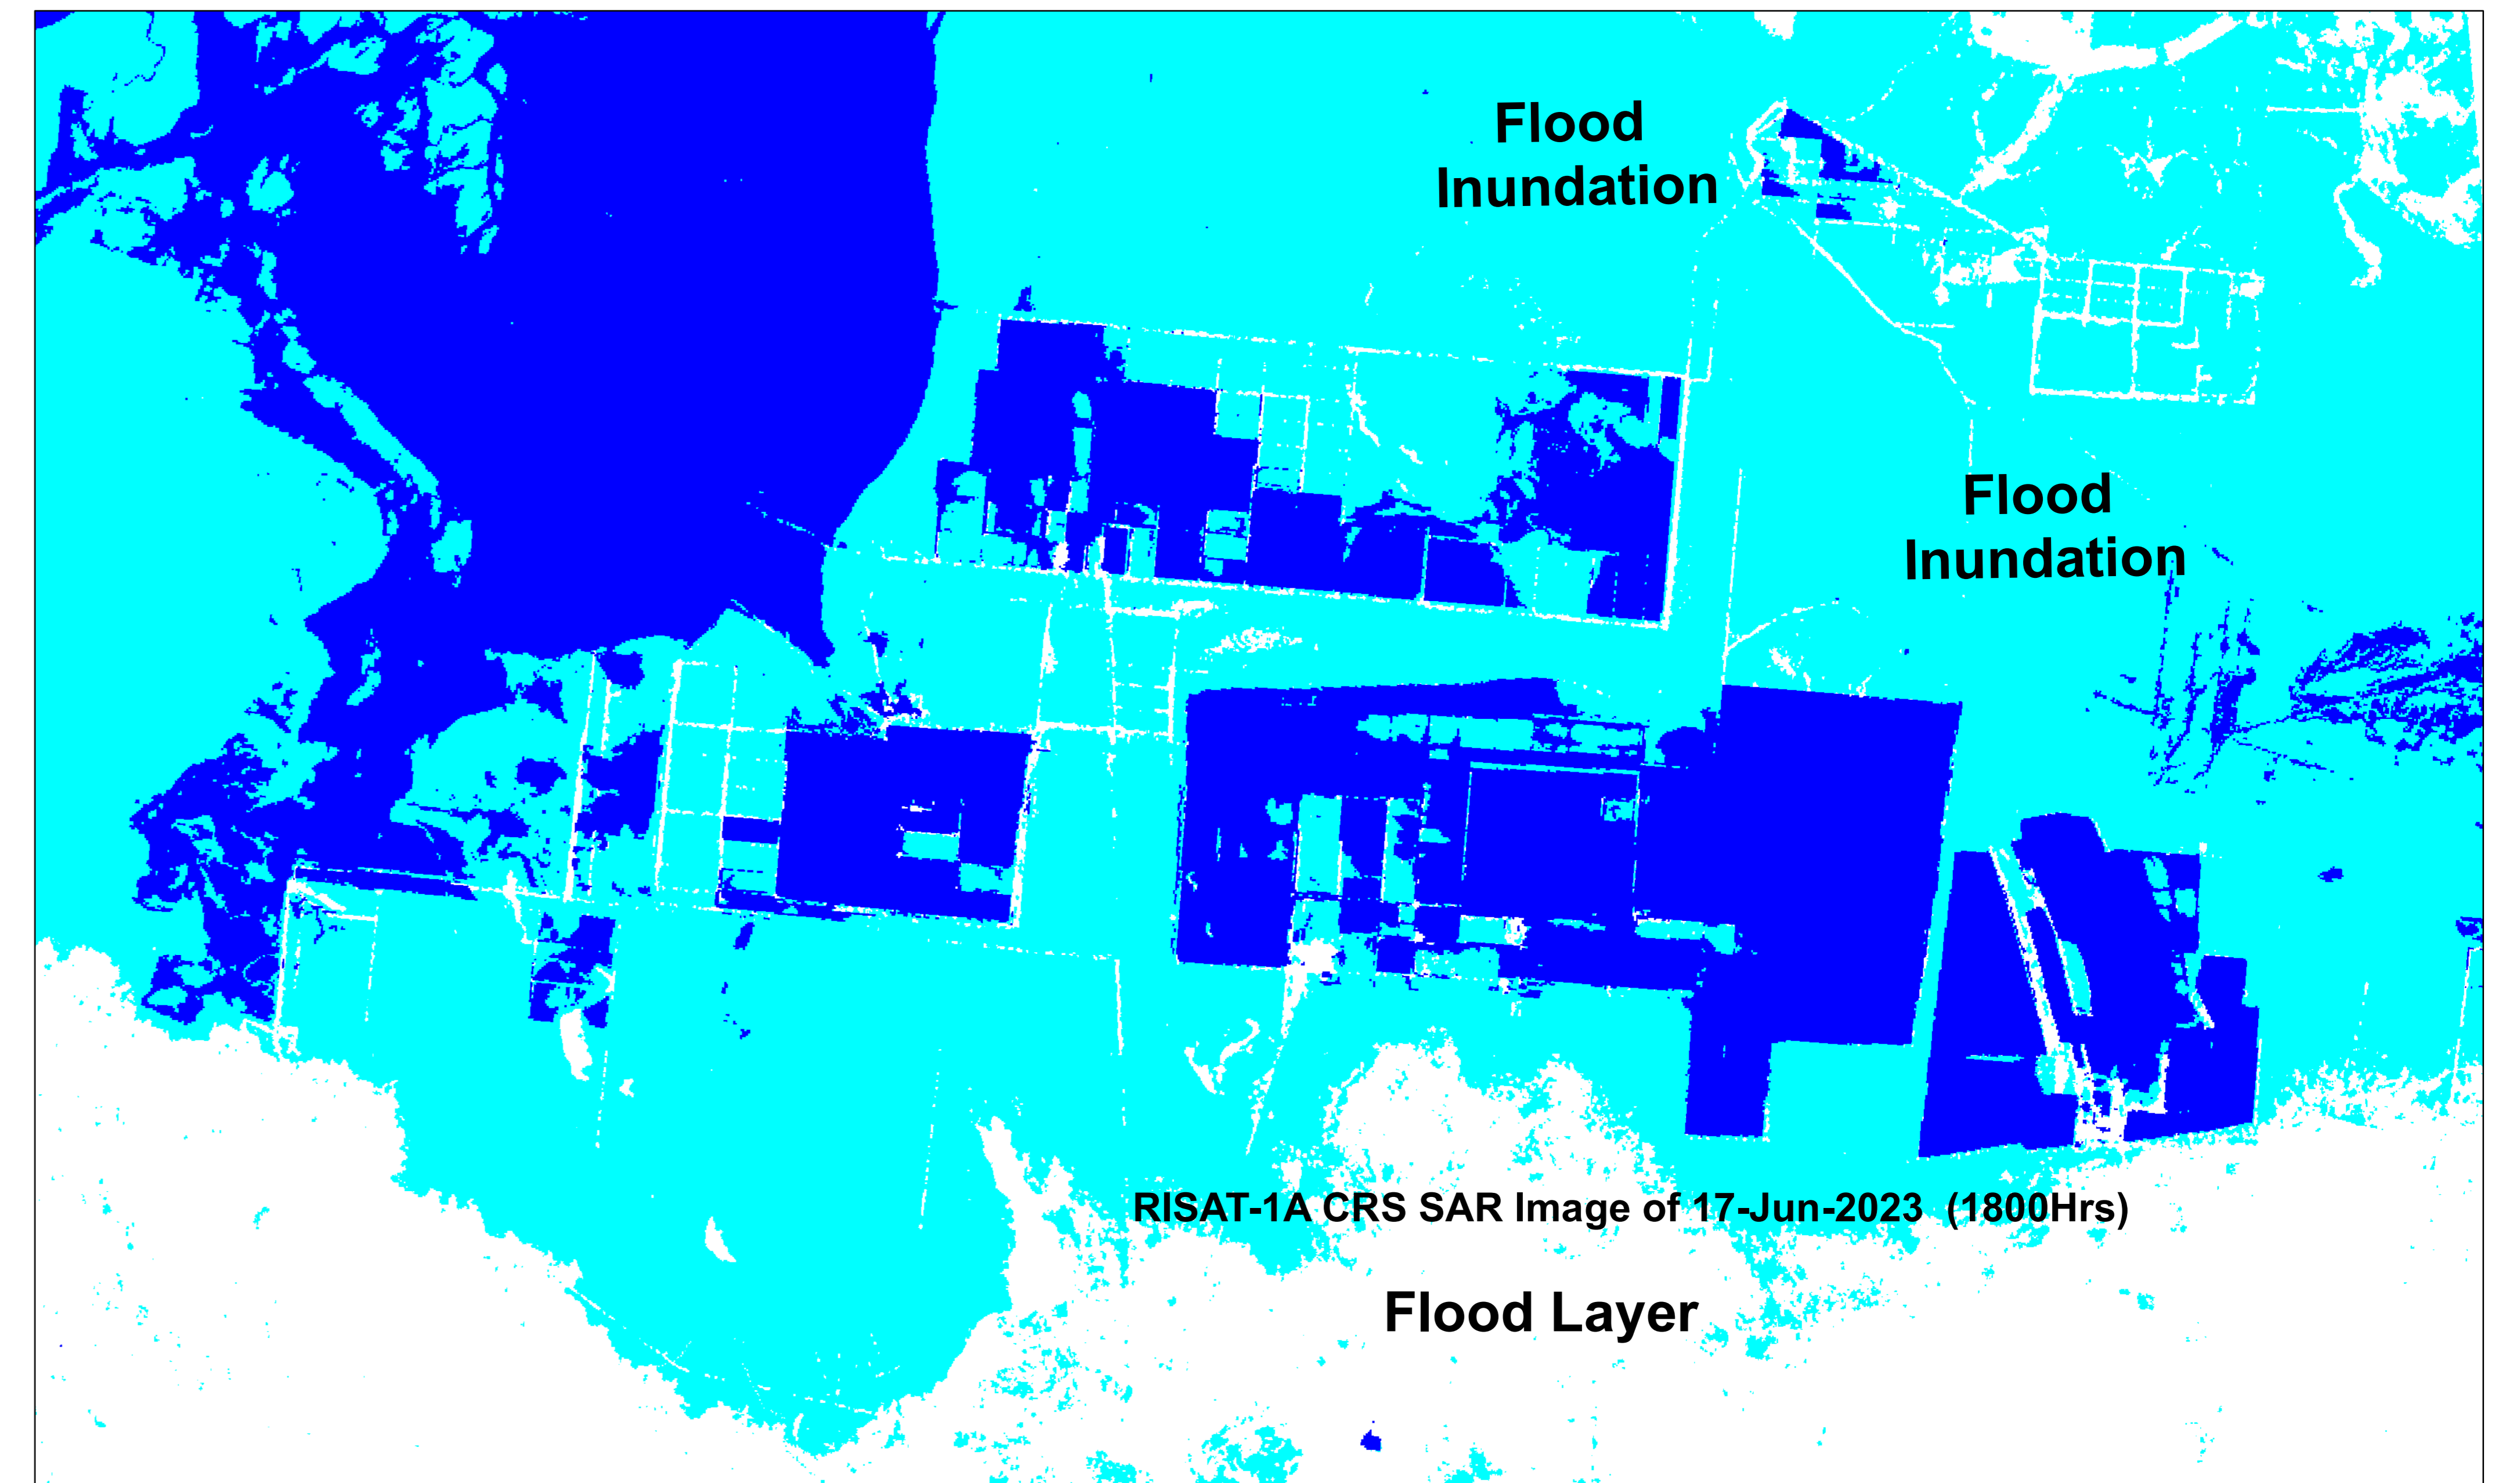

# View of Flood Inundation Surrounding Udhmo Village, Kachchh District, Gujarat State during Biparjoy Cyclone (Pre and Post Scenario of Water Stagnation/ Sea Water Surge)

**Legend**

- River/ Water Body (Pre Cyclone)
- Flood Inundation/ Sea Water Surge