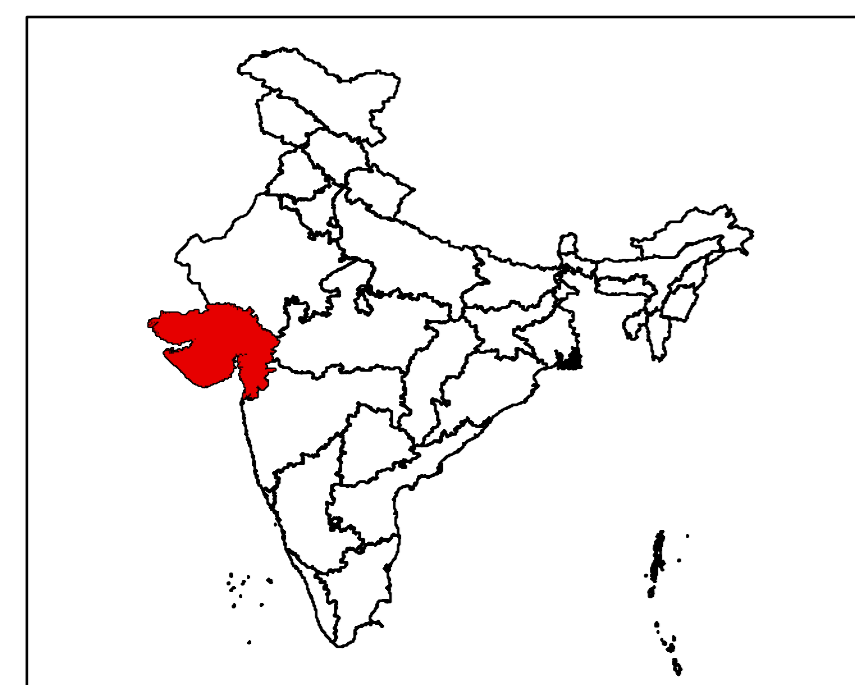

# View of Flood Inundation Surrounding Udhmo Village, Kachchh District, Gujarat State during Biparjoy Cyclone (Pre and Post Scenario of Water Stagnation/ Sea Water Surge)

**Legend**

- River/ Water Body (Pre Cyclone)
- Flood Inundation/ Sea Water Surge