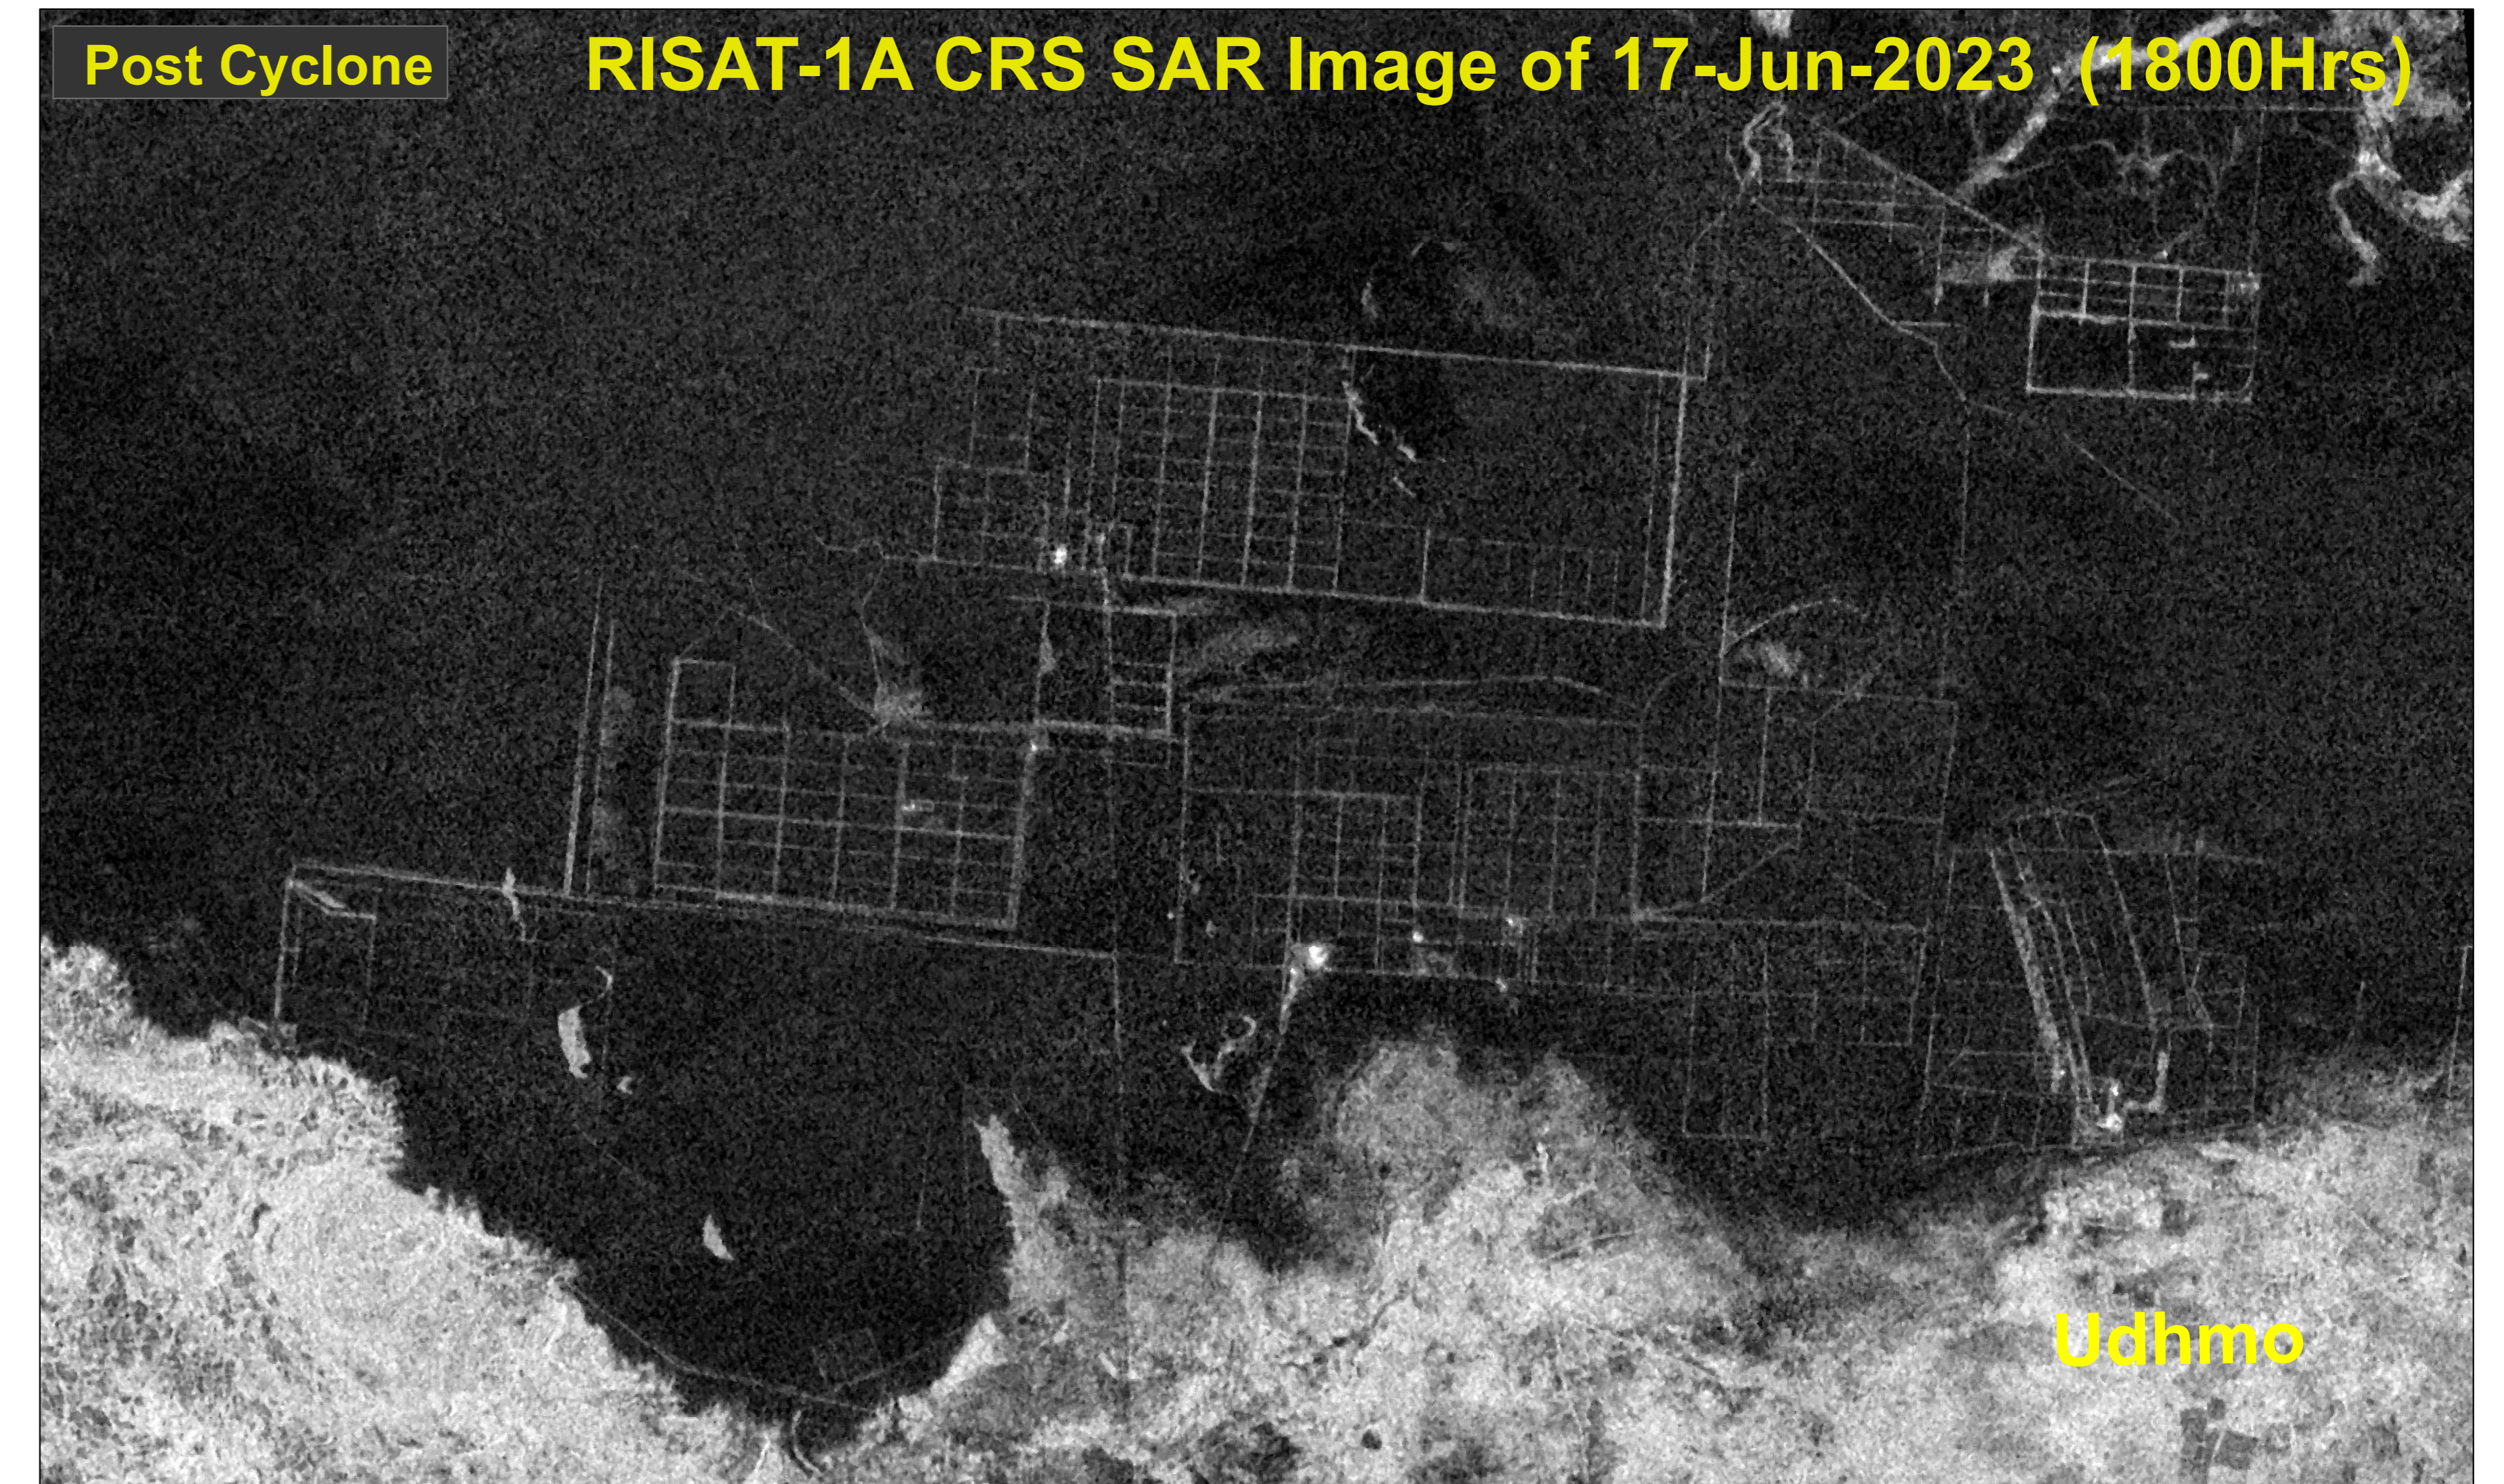

# View of Flood Inundation Surrounding Udhmo Village, Kachchh District, Gujarat State during Biparjoy Cyclone (Pre and Post Scenario of Water Stagnation/ Sea Water Surge)

**Legend**

- River/ Water Body (Pre Cyclone)
- Flood Inundation/ Sea Water Surge