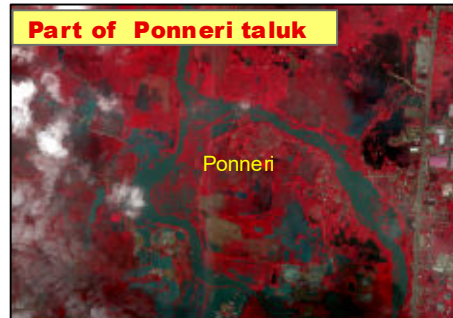

Inundated Area for a part of Ponneri taluk, Thiruvallur District, Tamil Nadu State

Date of Issue : 15.11.2021

Cartosat-2E-MX Image of 07-February-2021

Cartosat-2E-MX Image of 13-November-2021

DISASTER EVENT ID: 15-FL-2021-TN
MAP ID: 2021/19

RRES
National Remote Sensing Centre, ISRO
Dept. of Space, Govt. of India
Hyderabad- 500 037
E-Mail: flood@nrsc.gov.in
www.nrsc.gov.in