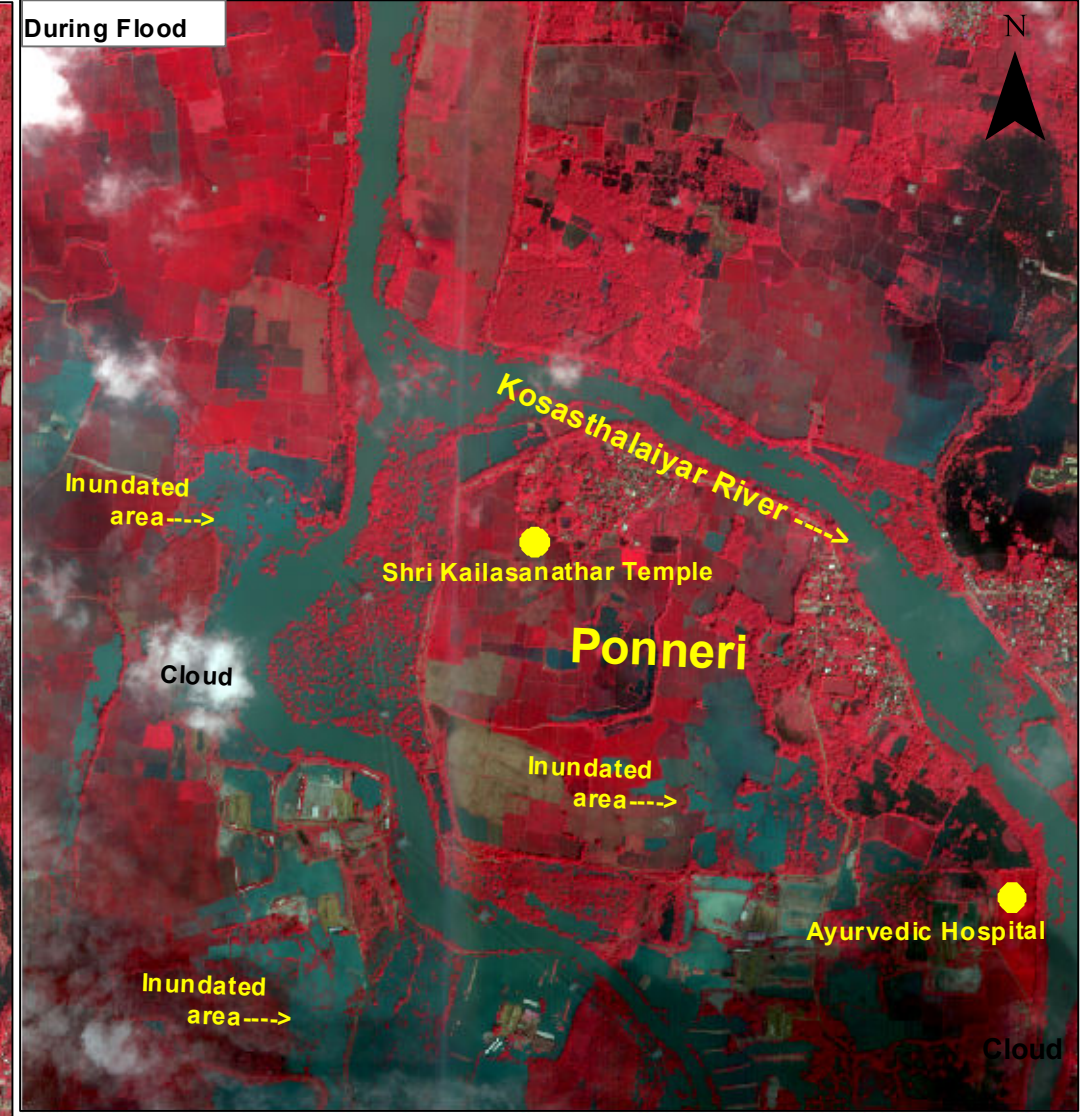

Inundated Area for a part of Ponneri taluk, Thiruvallur District, Tamil Nadu State

Date of Issue : 15.11.2021

Cartosat-2E-MX Image of 07-February-2021

Cartosat-2E-MX Image of 13-November-2021

DISASTER EVENT ID: 15-FL-2021-TN
MAP ID: 2021/19

Location Map

Tamil Nadu State

Thiruvallur District

Part of Ponneri taluk

RRES
National Remote Sensing Centre, ISRO
Dept. of Space, Govt. of India
Hyderabad- 500 037
E-Mail: flood@nrsc.gov.in
www.nrsc.gov.in