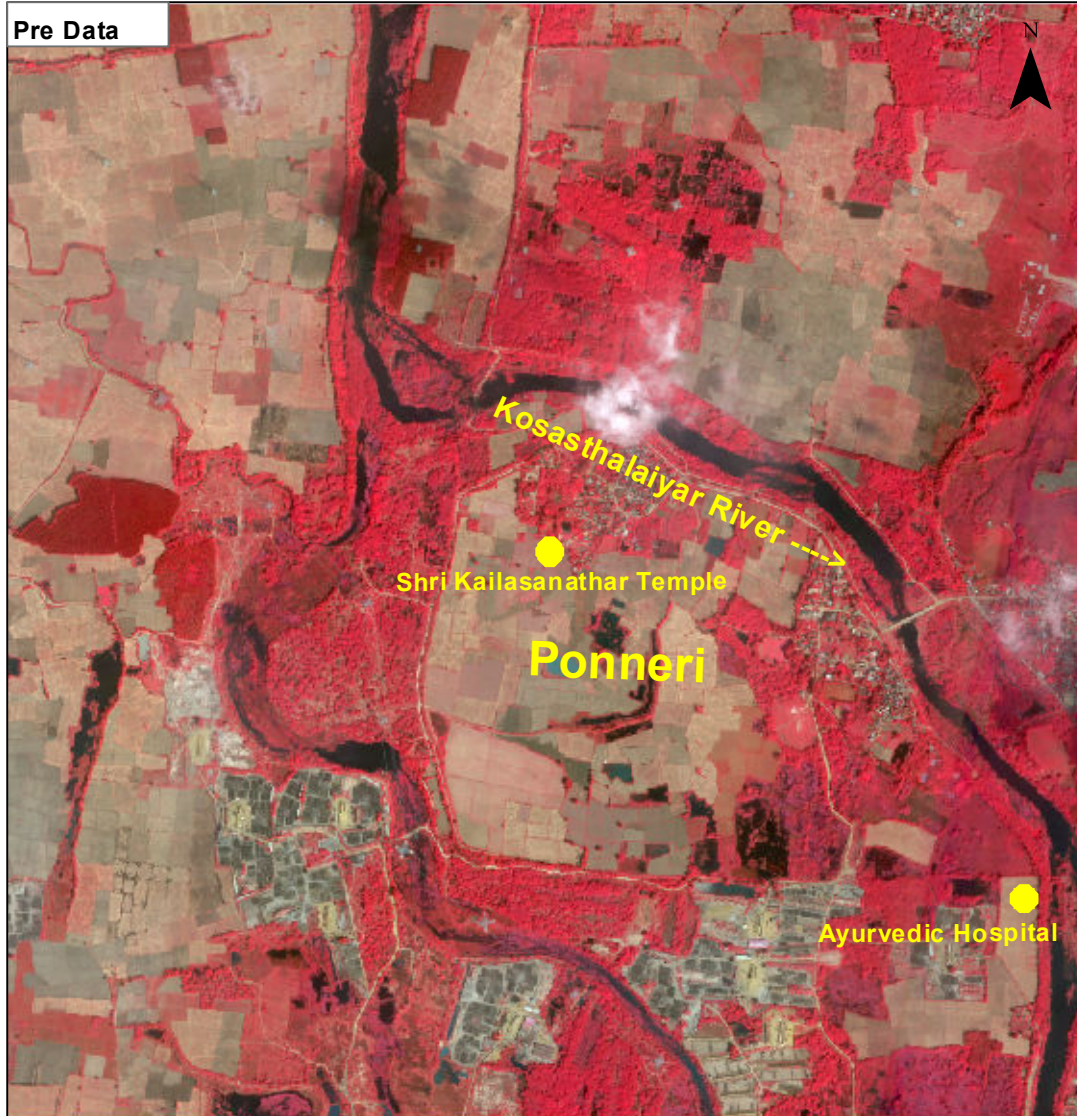

Inundated Area for a part of Ponneri taluk, Thiruvallur District, Tamil Nadu State

Date of Issue : 15.11.2021

Cartosat-2E-MX Image of 07-February-2021

Cartosat-2E-MX Image of 13-November-2021

DISASTER EVENT ID: 15-FL-2021-TN
MAP ID: 2021/19

Location Map

Tamil Nadu State

Thiruvallur District

Part of Ponneri taluk

RRES
National Remote Sensing Centre, ISRO
Dept. of Space, Govt. of India
Hyderabad- 500 037
E-Mail: flood@nrsc.gov.in
www.nrsc.gov.in