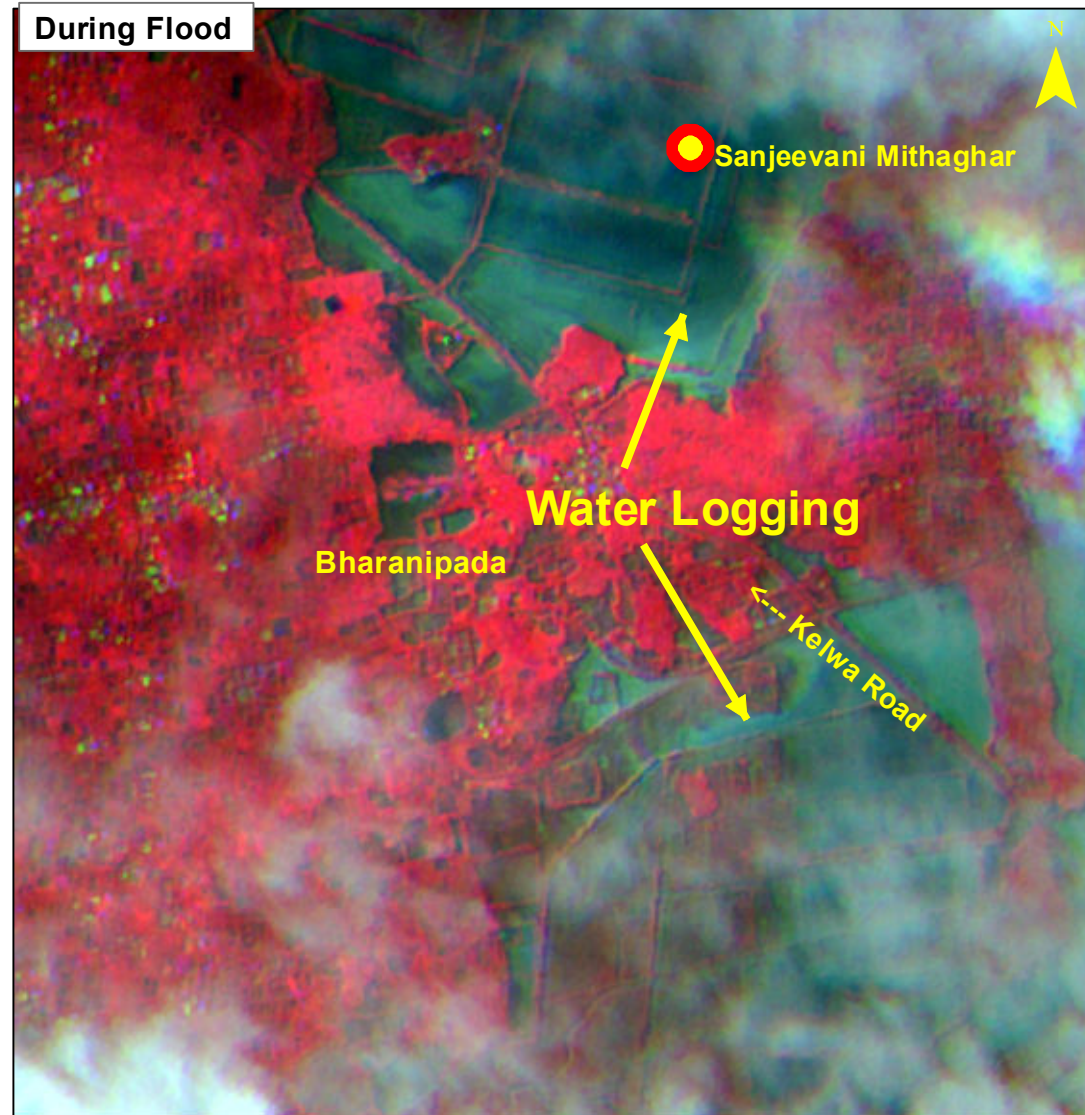

Heavy Rain Affected Areas in Parts of Mumbai & Thane, Maharashtra

DISASTER EVENT ID: 08-FL-2021-MH
MAP ID: 2021/01

Resoucesat-2 L4FMx of 12-April-2019

Resourcesat-2 L4FMX Image of 18-July-2021

Location Map