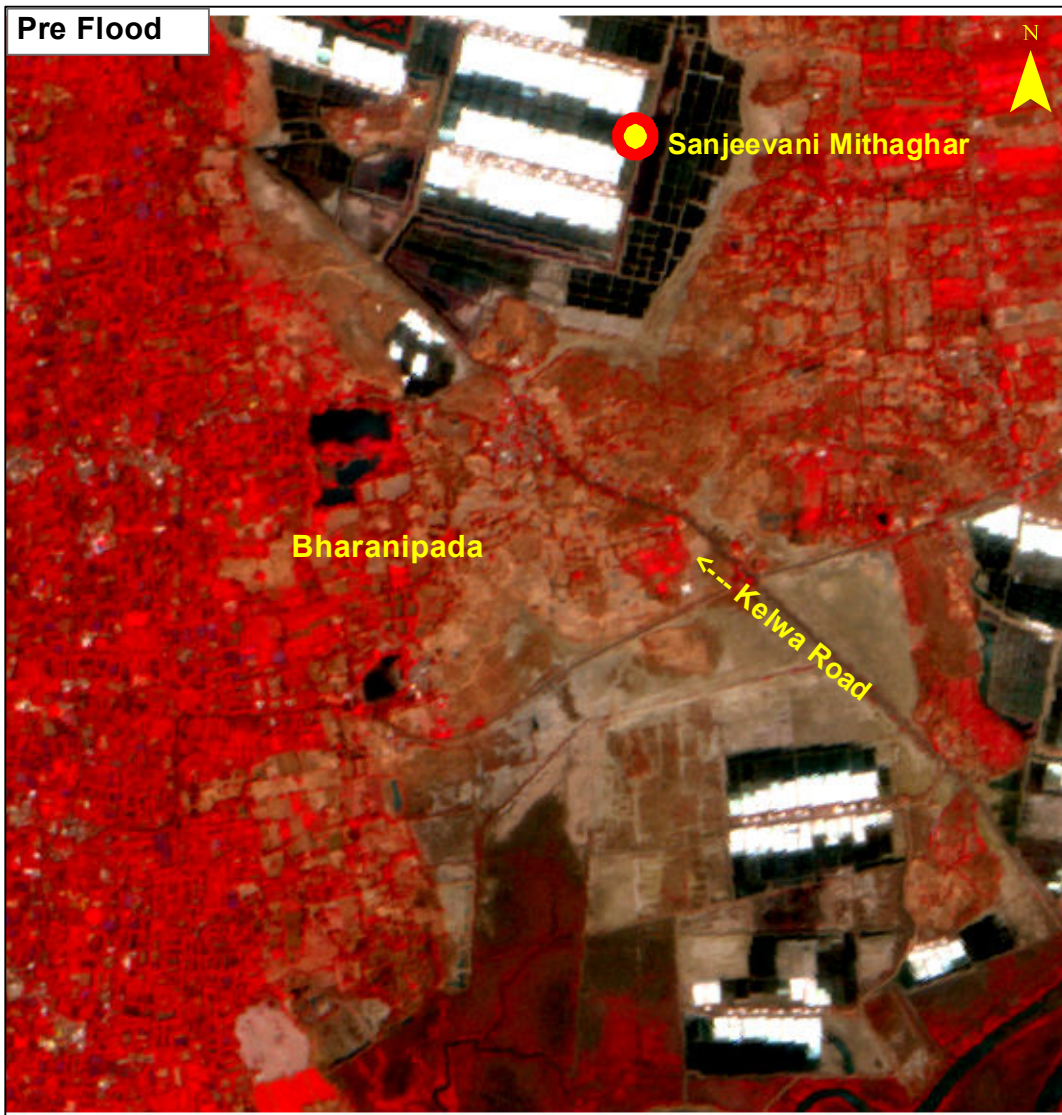

Heavy Rain Affected Areas in Parts of Mumbai & Thane, Maharashtra

DISASTER EVENT ID: 08-FL-2021-MH
MAP ID: 2021/01

Resoucesat-2 L4FMx of 12-April-2019

Resourcesat-2 L4FMX Image of 18-July-2021

Location Map

Maharashtra State

Mumbai-Thane

RRES
National Remote Sensing Centre, ISRO
Dept. of Space, Govt. of India
Hyderabad- 500 037
E-Mail: flood@nrsc.gov.in
www.nrsc.gov.in