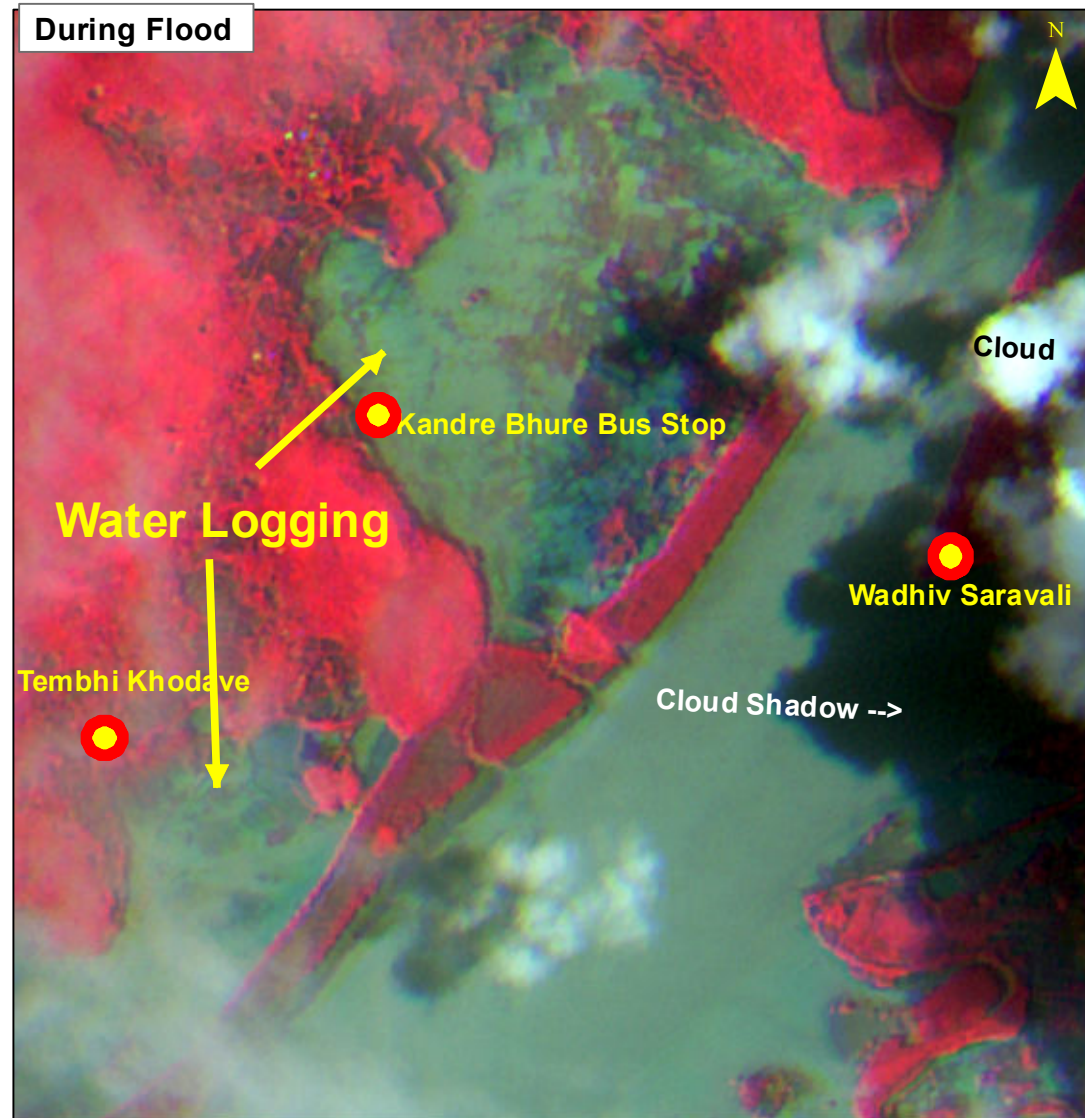

Heavy Rain Affected Areas in Parts of Mumbai & Thane, Maharashtra

DISASTER EVENT ID: 08-FL-2021-MH
MAP ID: 2021/02

Resoucesat-2 L4FMx of 12-April-2019

Resourcesat-2 L4FMX Image of 18-July-2021

Location Map