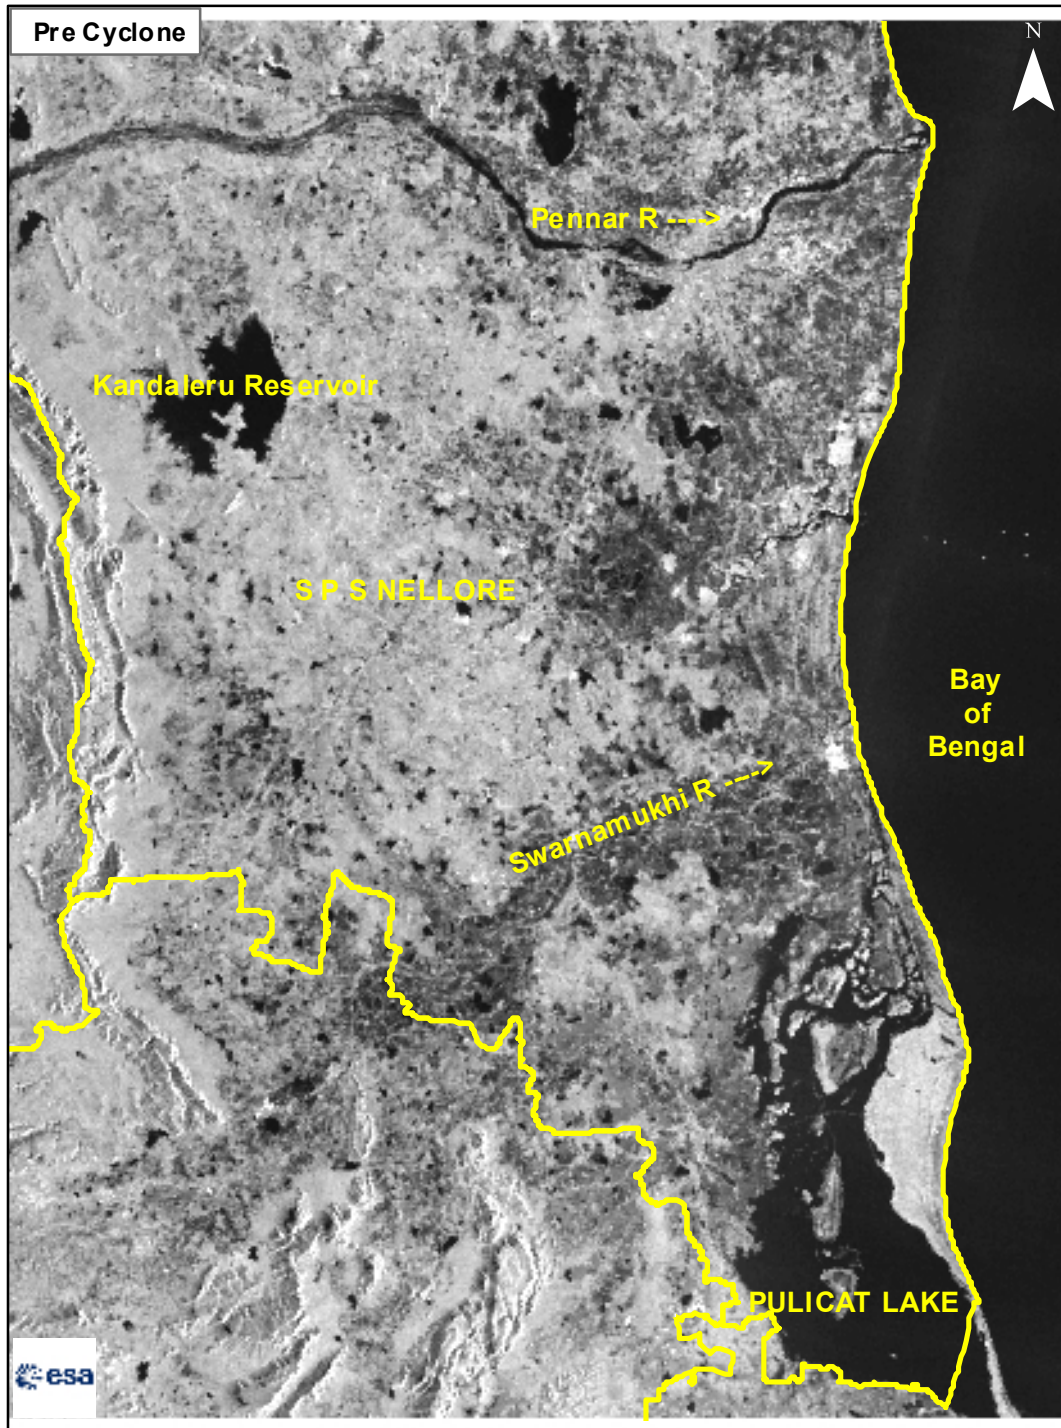

CYCLONE "NIVAR " AFFECTED AREAS IN PART OF ANDHRA PRADESH STATE

Sentinel-1A SAR Image of 21-Nov-2020

ALOS-2 PALSAR Image of 26-Nov-2020 (1100 HRS IST)