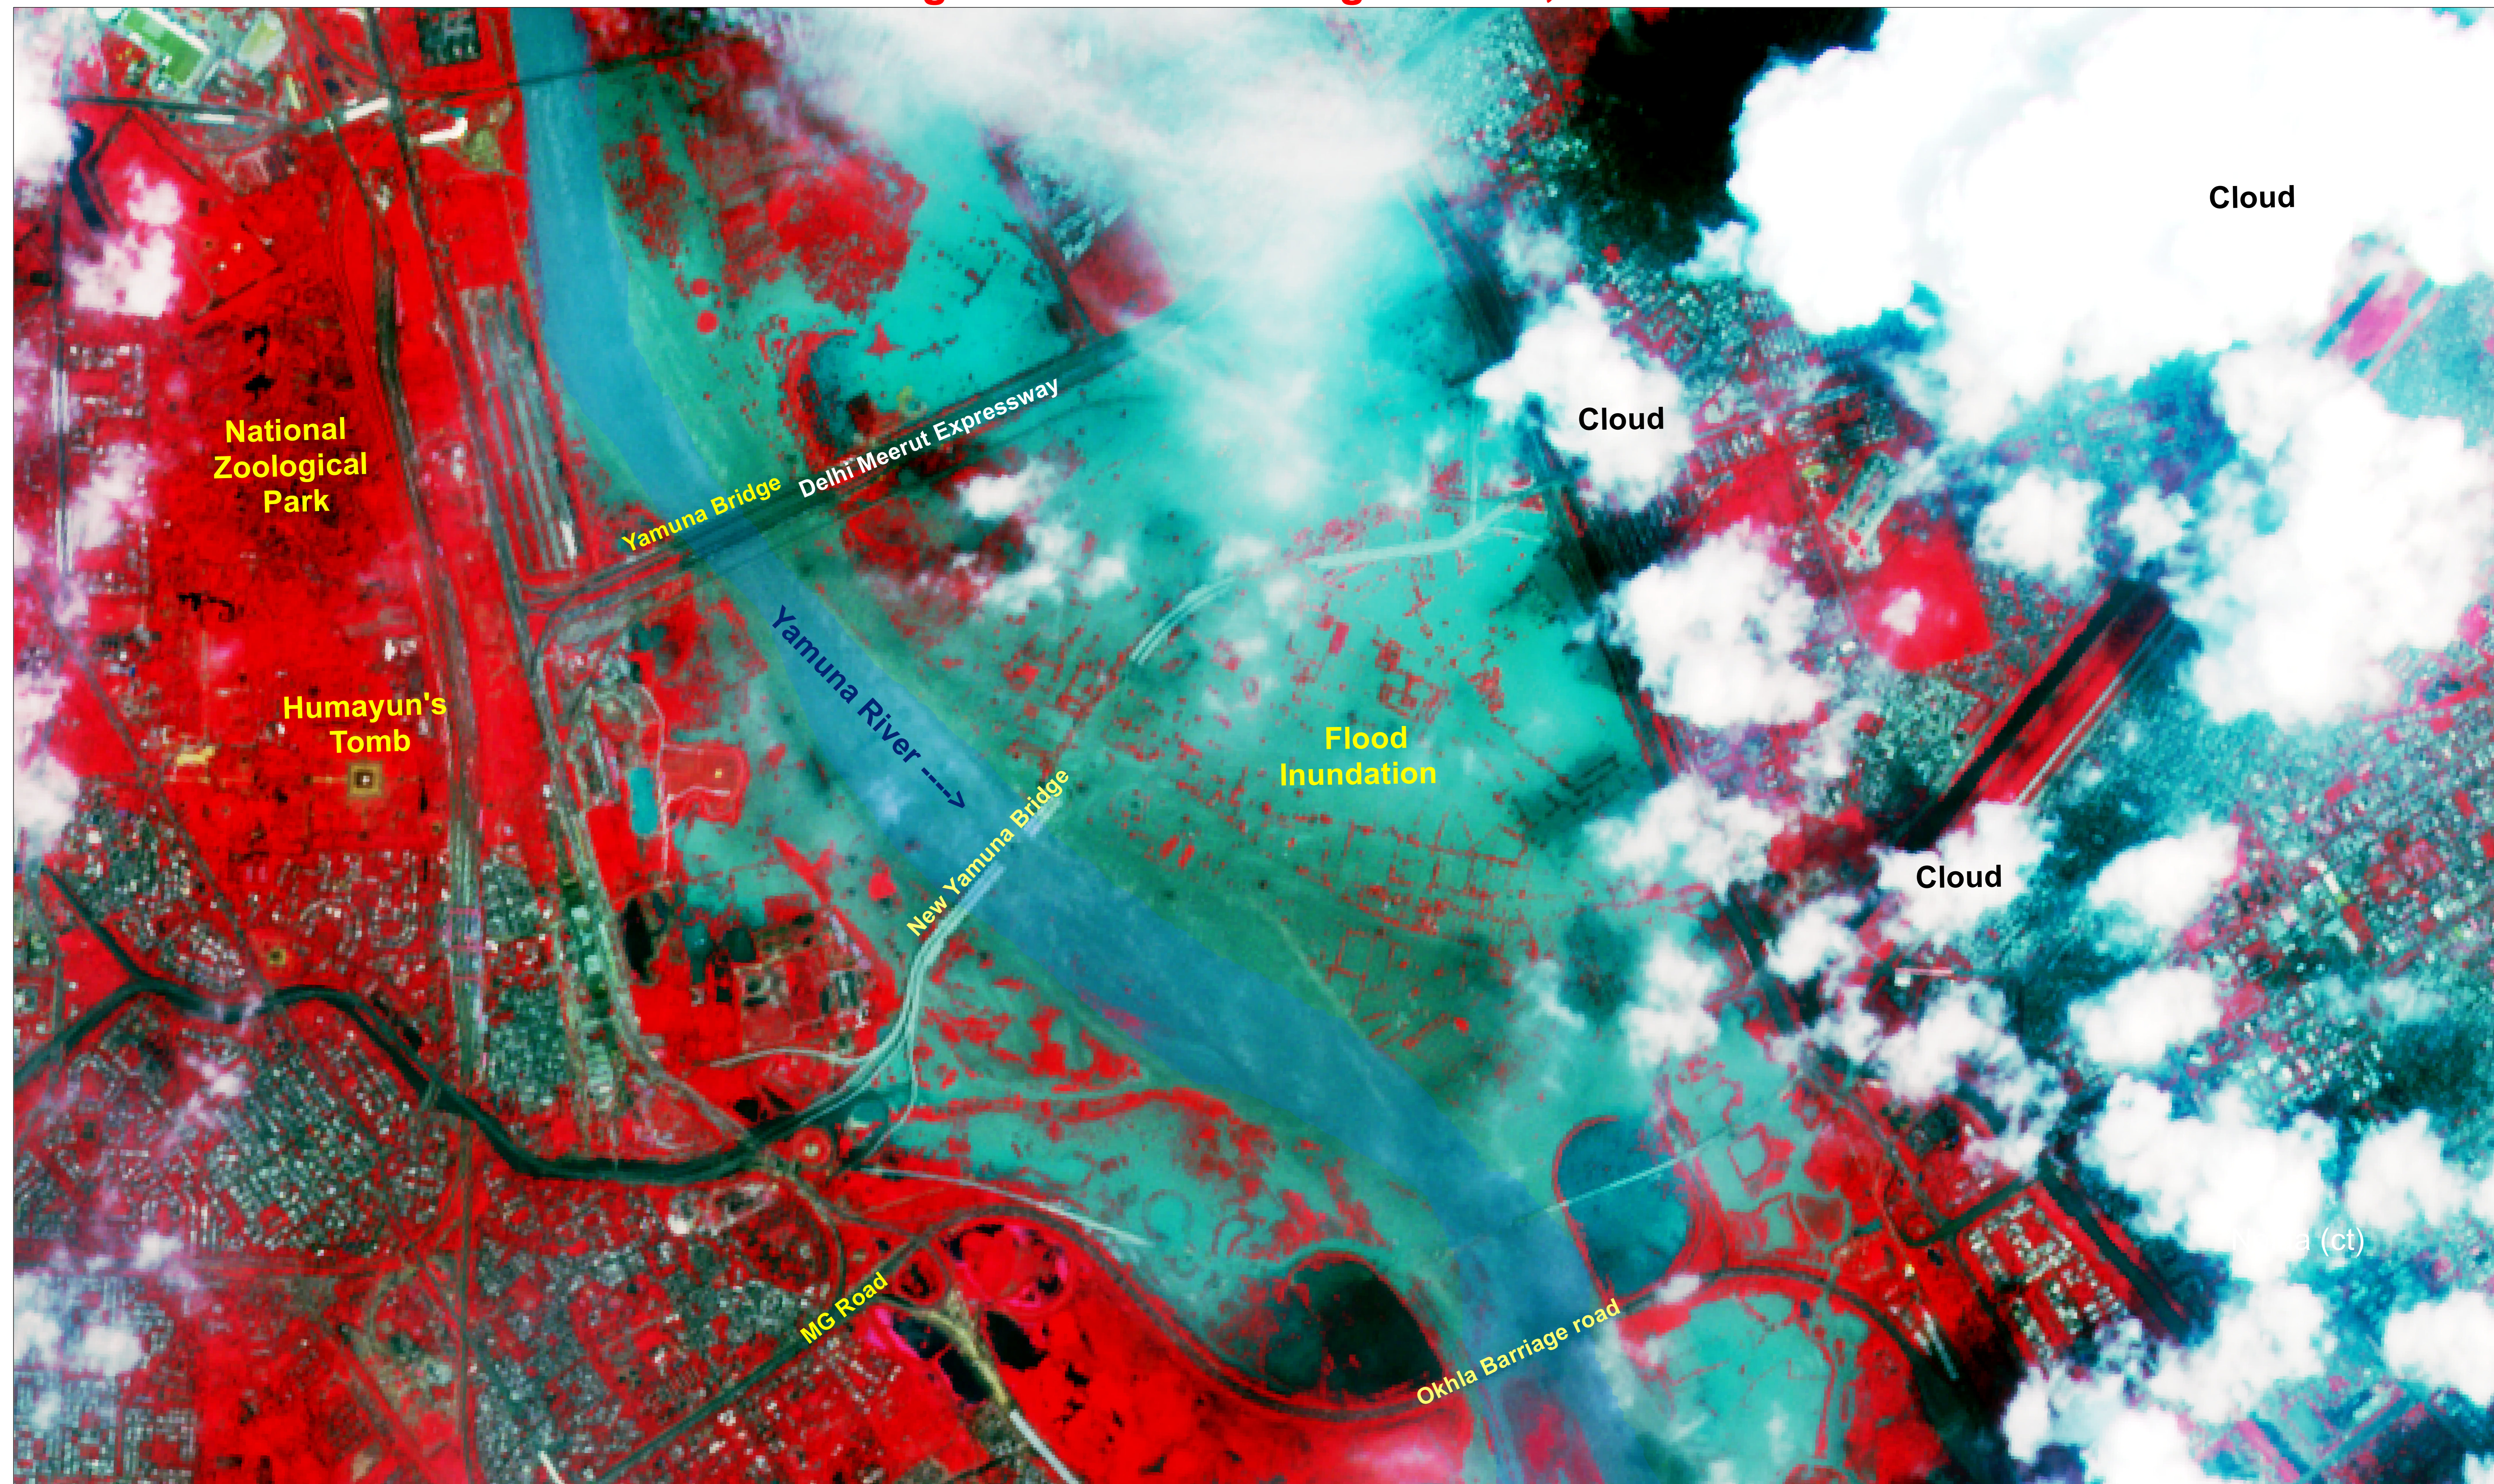

# Satellite Image Showing Flood Inundation / Standing water Surroundings of National Zoological Park, Delhi

Sentinel 2B Image of 13 July 2023

Date of Issue : 14.07.2023  
MAP ID: 2023/FL/DL/09-VAP/13-Jul-2023

 **Flood Inundation**

RRES  
National Remote Sensing Centre, ISRO  
Dept. of Space, Govt. of India  
Hyderabad- 500 037  
E-Mail: [flood@nrsc.gov.in](mailto:flood@nrsc.gov.in)  
[www.nrsc.gov.in](http://www.nrsc.gov.in)