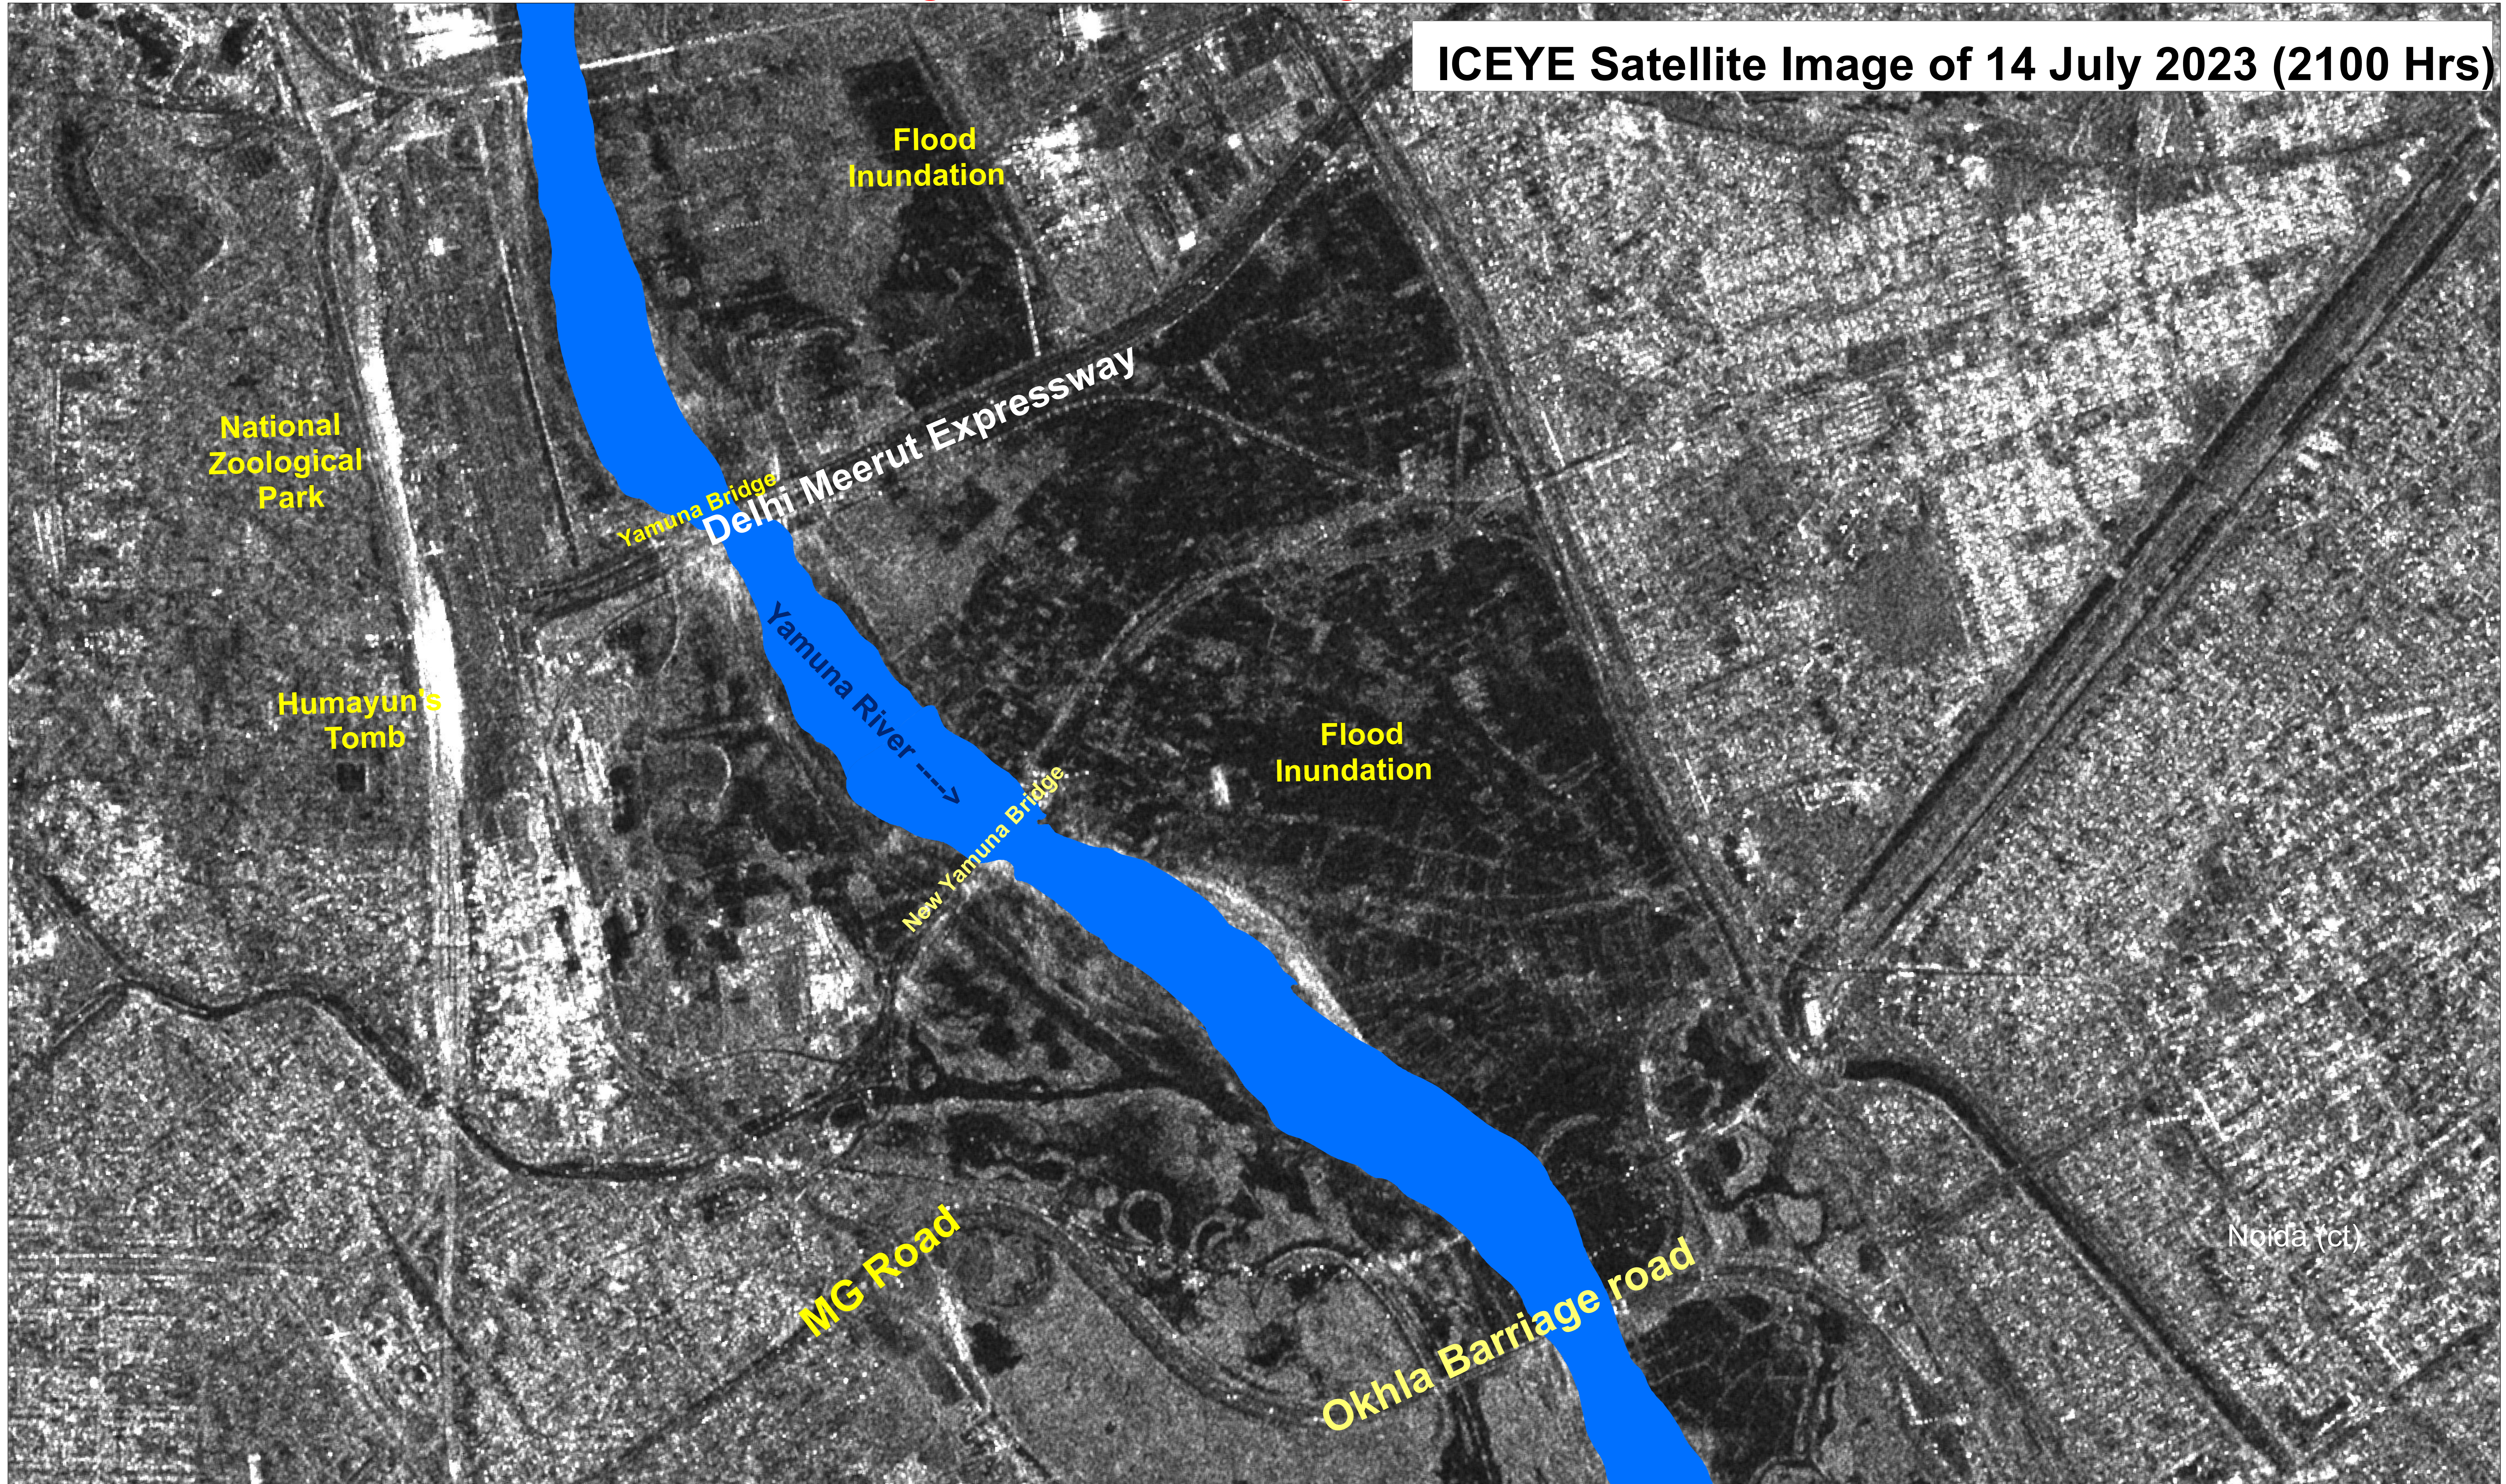

# Satellite Image Showing Flood Inundation / Standing water Surroundings of National Zoological Park, Delhi

Date of Issue : 15.07.2023  
MAP ID: 2023/FL/DL/17-VAP/14-Jul-2023

ICEYE Satellite Image of 14 July 2023 (2100 Hrs)