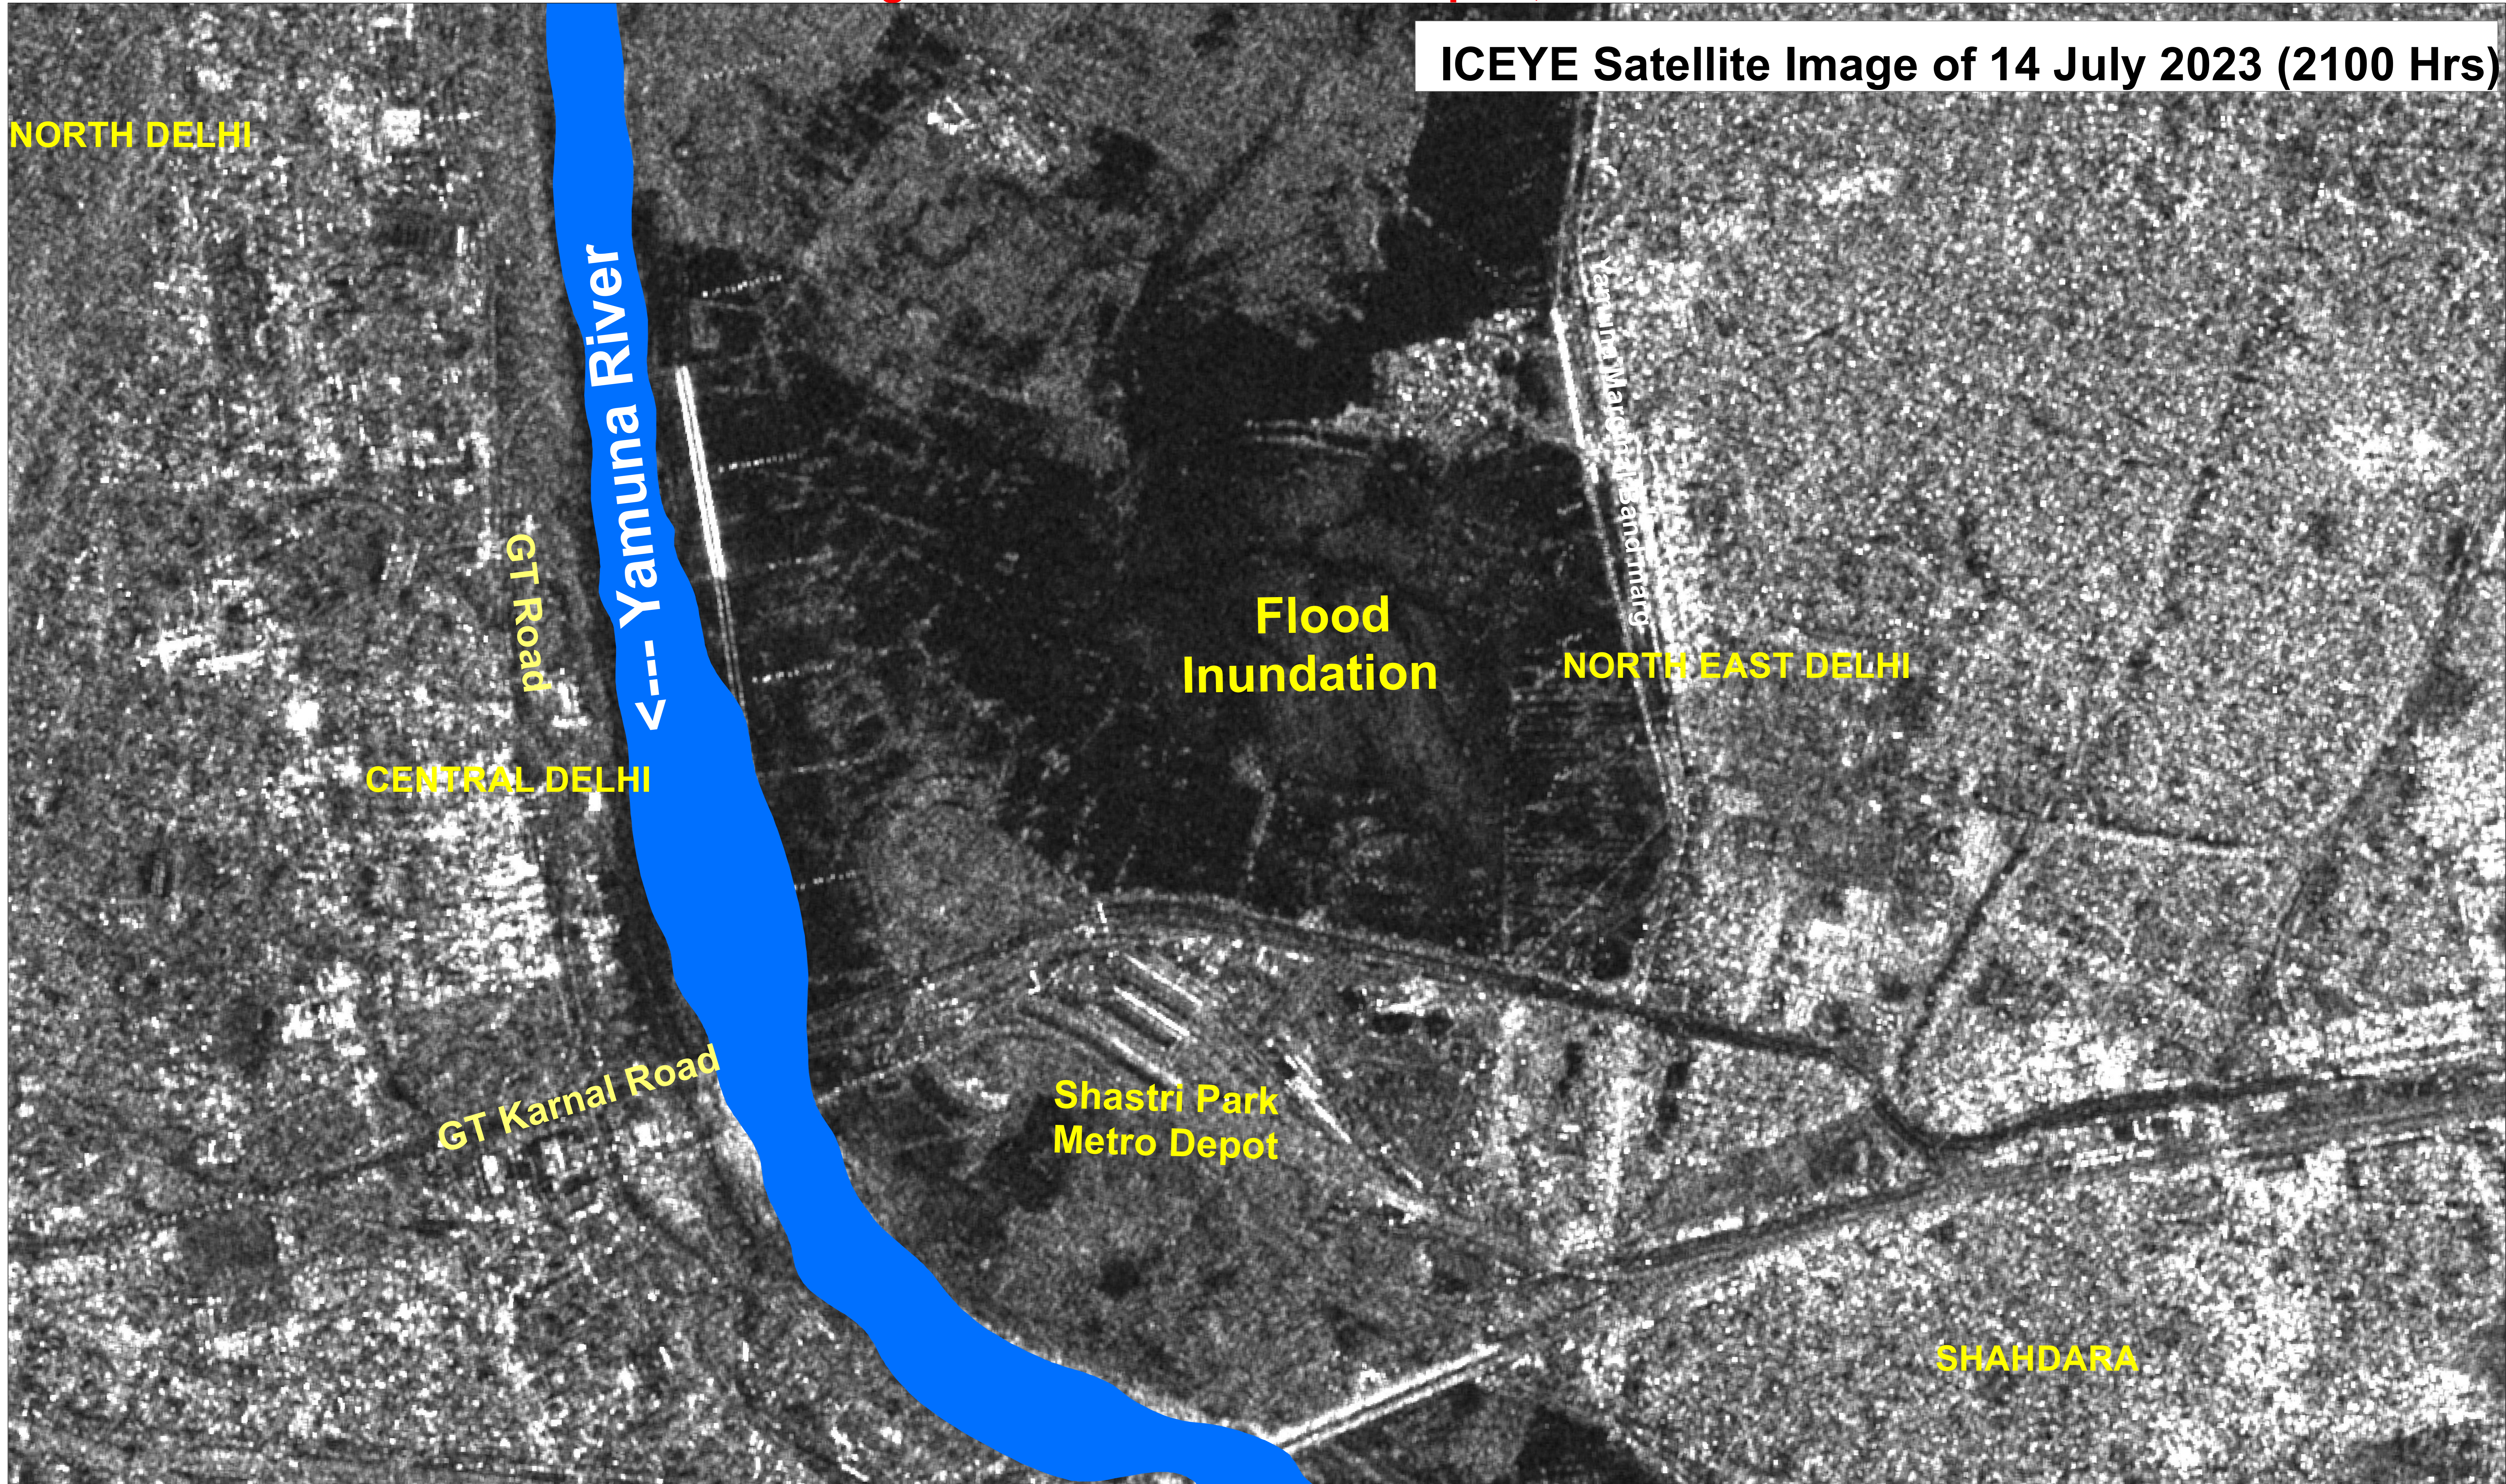

# Satellite Image Showing Flood Inundation / Standing water in surroundings of Shastri Park Metro Depot, Delhi

Date of Issue : 15.07.2023  
MAP ID: 2023/FL/DL/18-VAP/14-Jul-2023

ICEYE Satellite Image of 14 July 2023 (2100 Hrs)