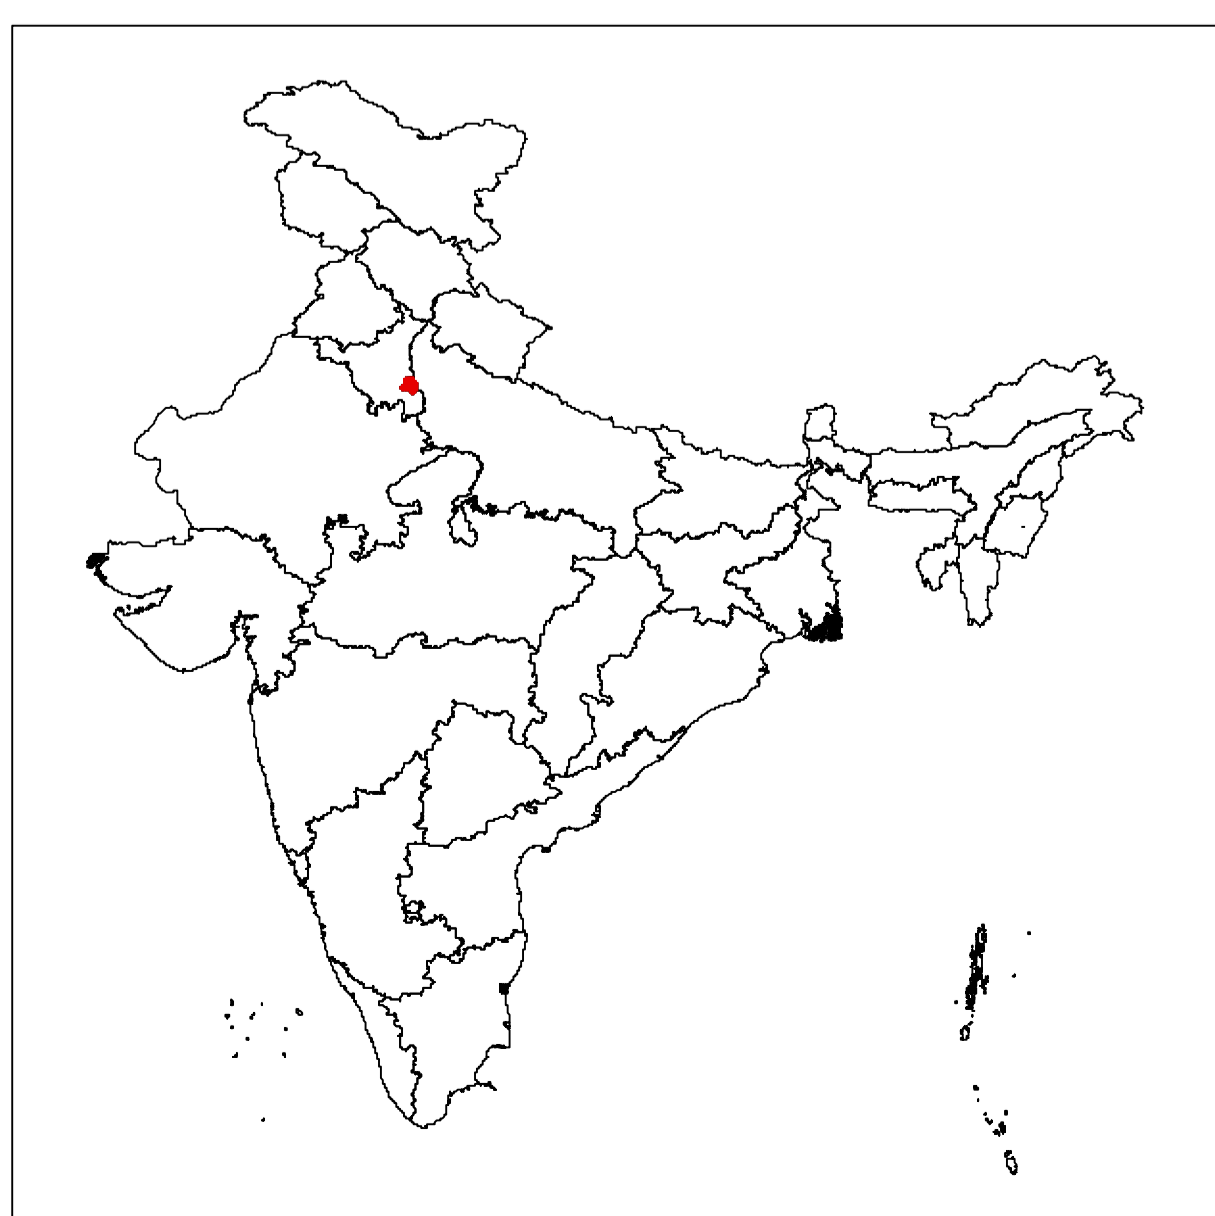

# Satellite Image Showing Flood Inundation / Standing Water at Signature Bridge and surroundings, Delhi

Date of Issue : 15.07.2023  
MAP ID: 2023/FL/DL/20-VAP/15-Jul-2023

Terra SAR X Satellite Image of 15 July 2023 (0630 Hrs)