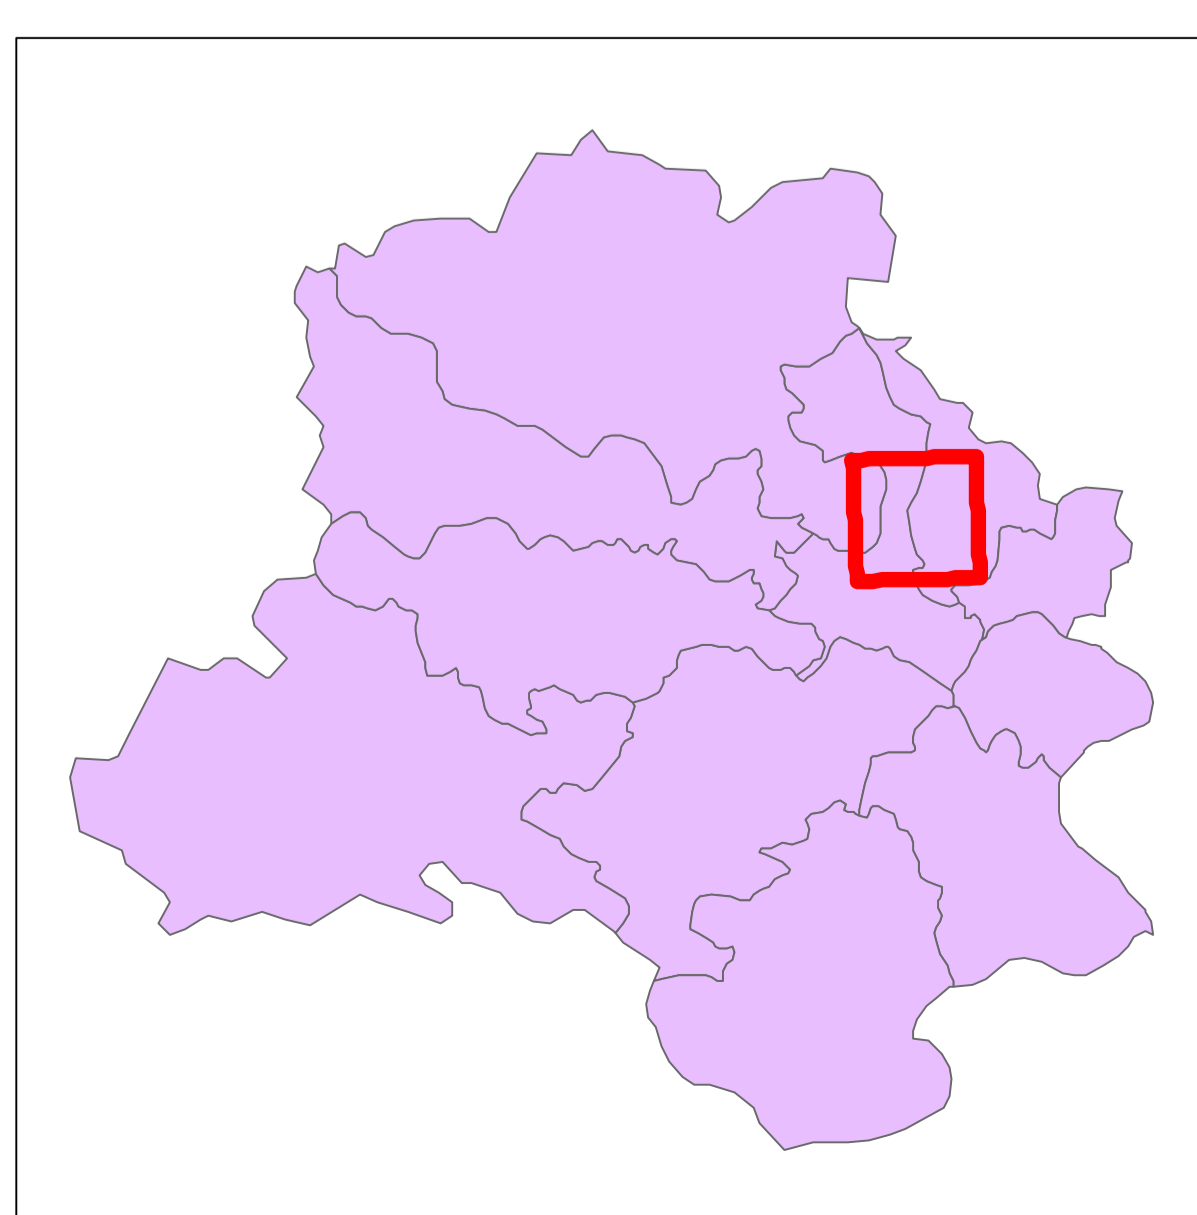

# Satellite Image Showing Flood Inundation / Standing Water at Signature Bridge and surroundings, Delhi

Date of Issue : 15.07.2023  
MAP ID: 2023/FL/DL/20-VAP/15-Jul-2023

Terra SAR X Satellite Image of 15 July 2023 (0630 Hrs)