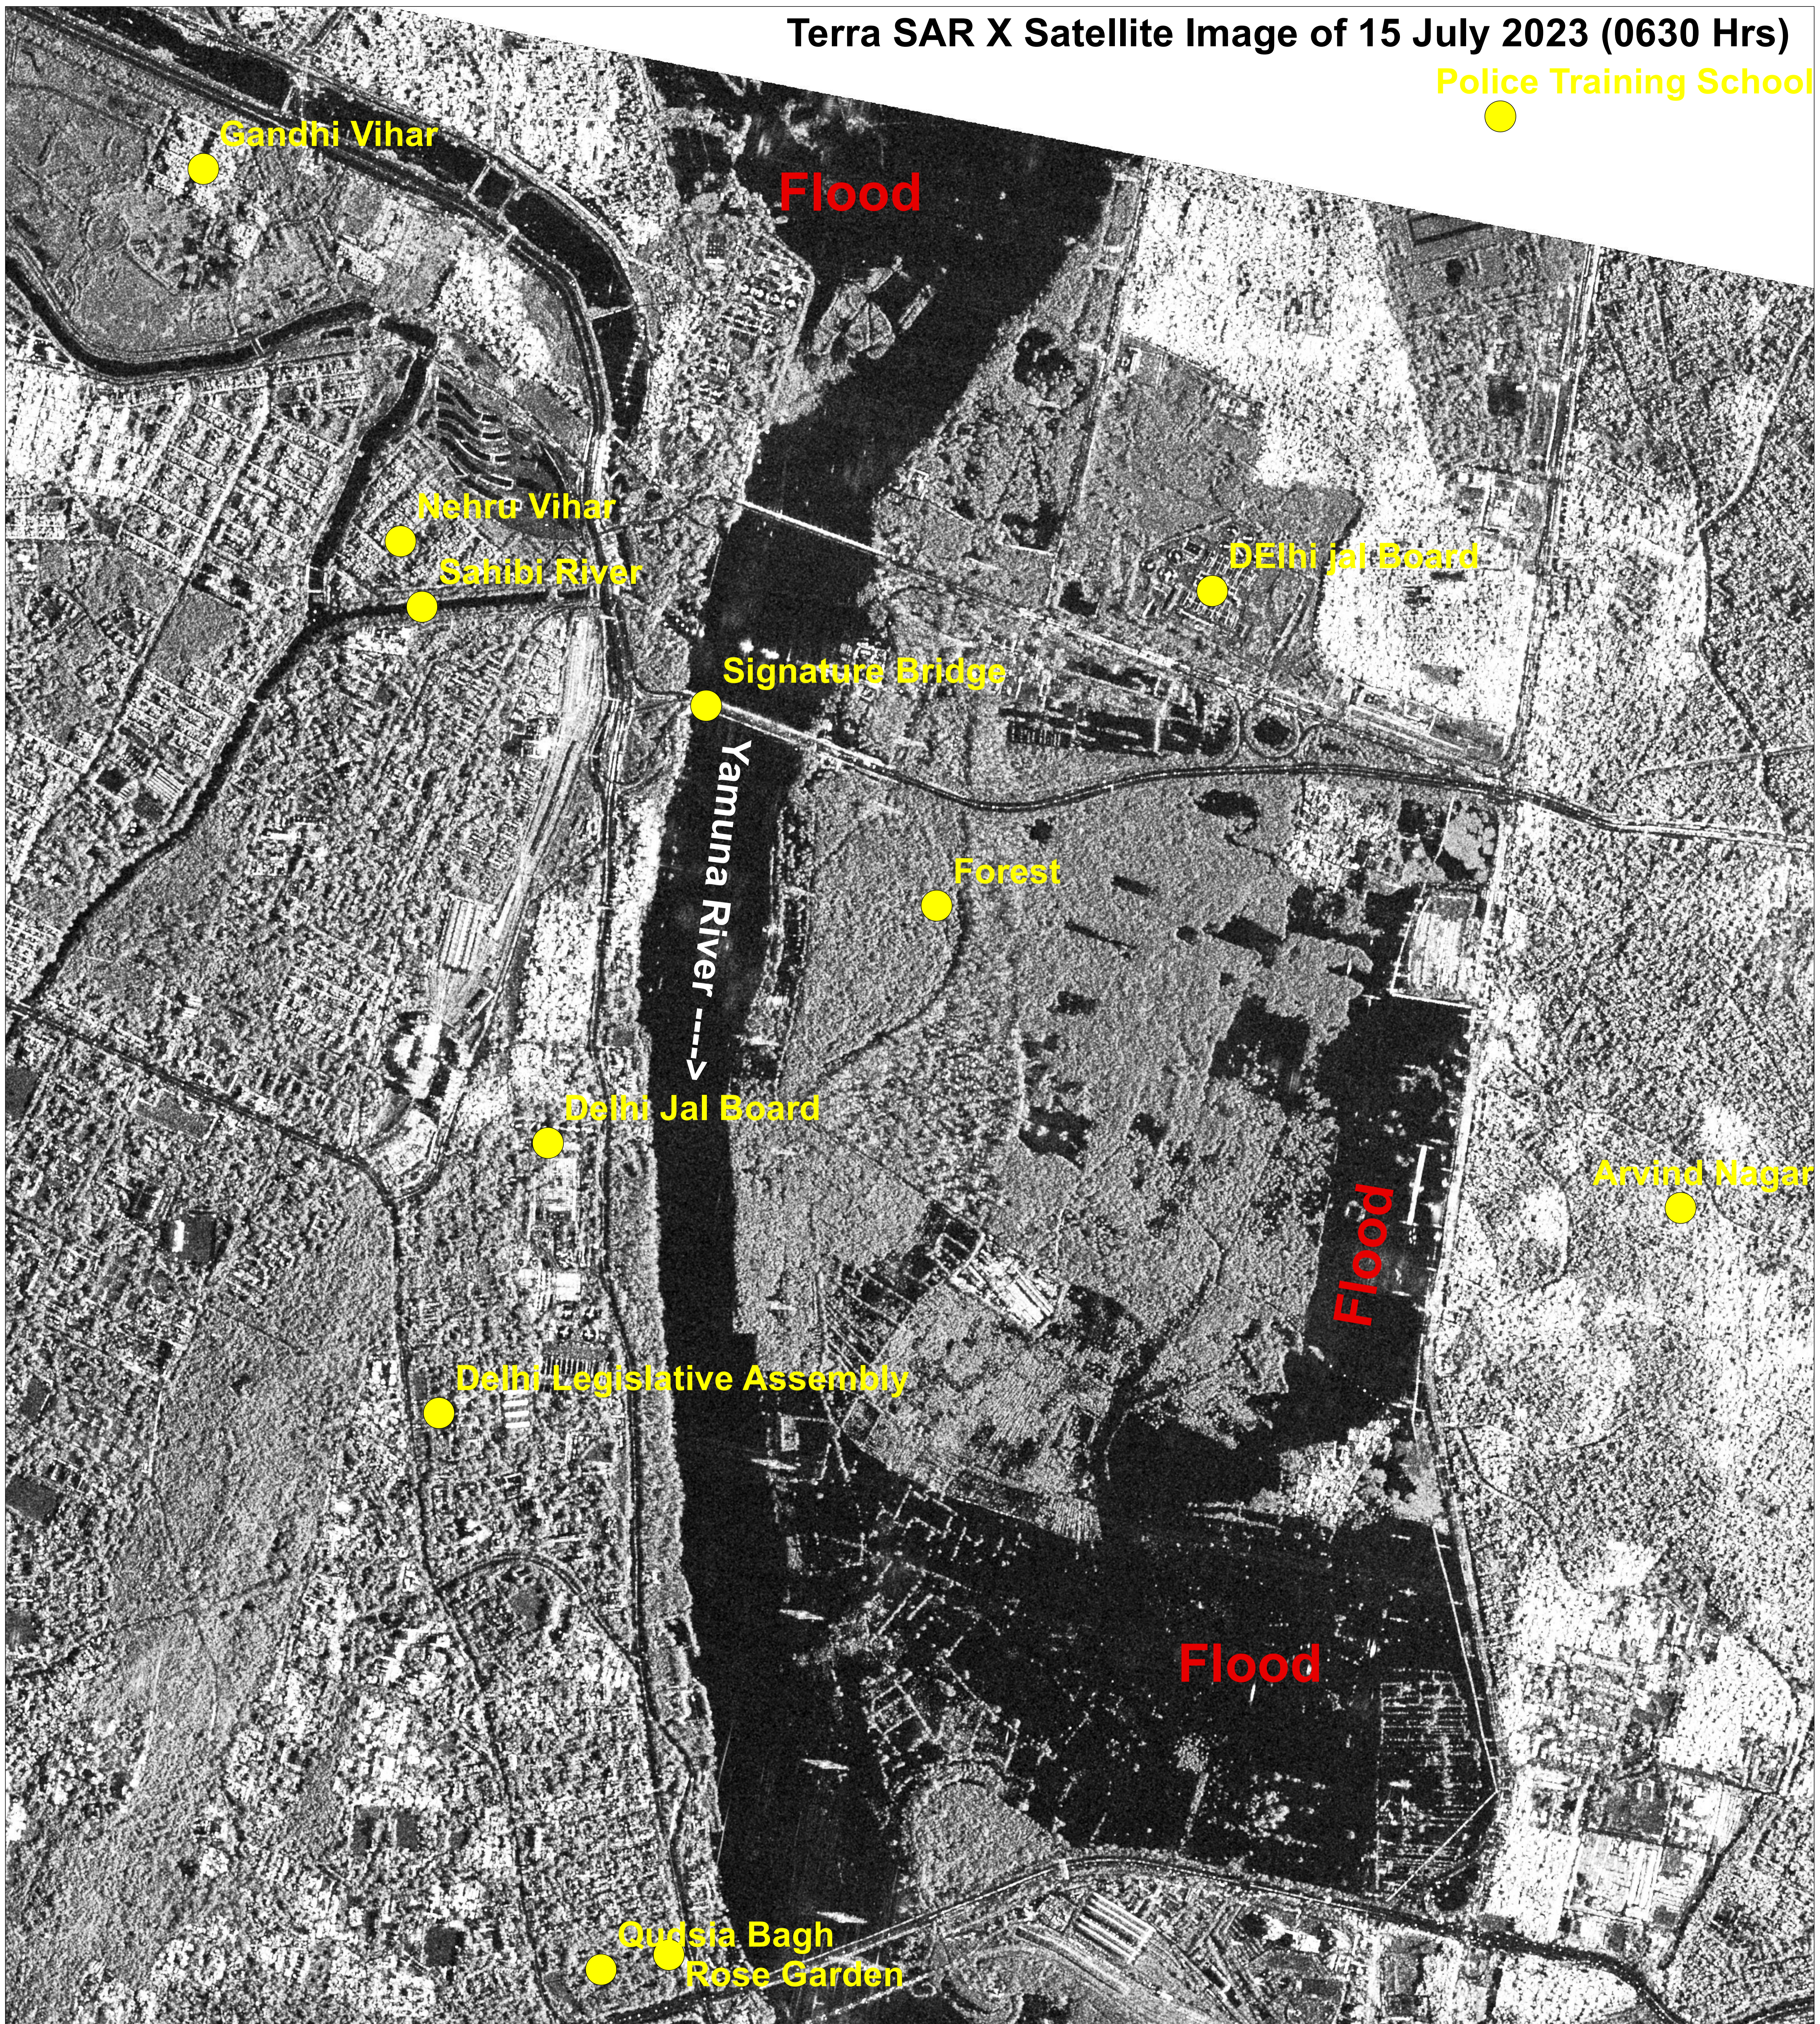

# Satellite Image Showing Flood Inundation / Standing Water at Signature Bridge and surroundings, Delhi

Date of Issue : 15.07.2023  
MAP ID: 2023/FL/DL/20-VAP/15-Jul-2023

Terra SAR X Satellite Image of 15 July 2023 (0630 Hrs)