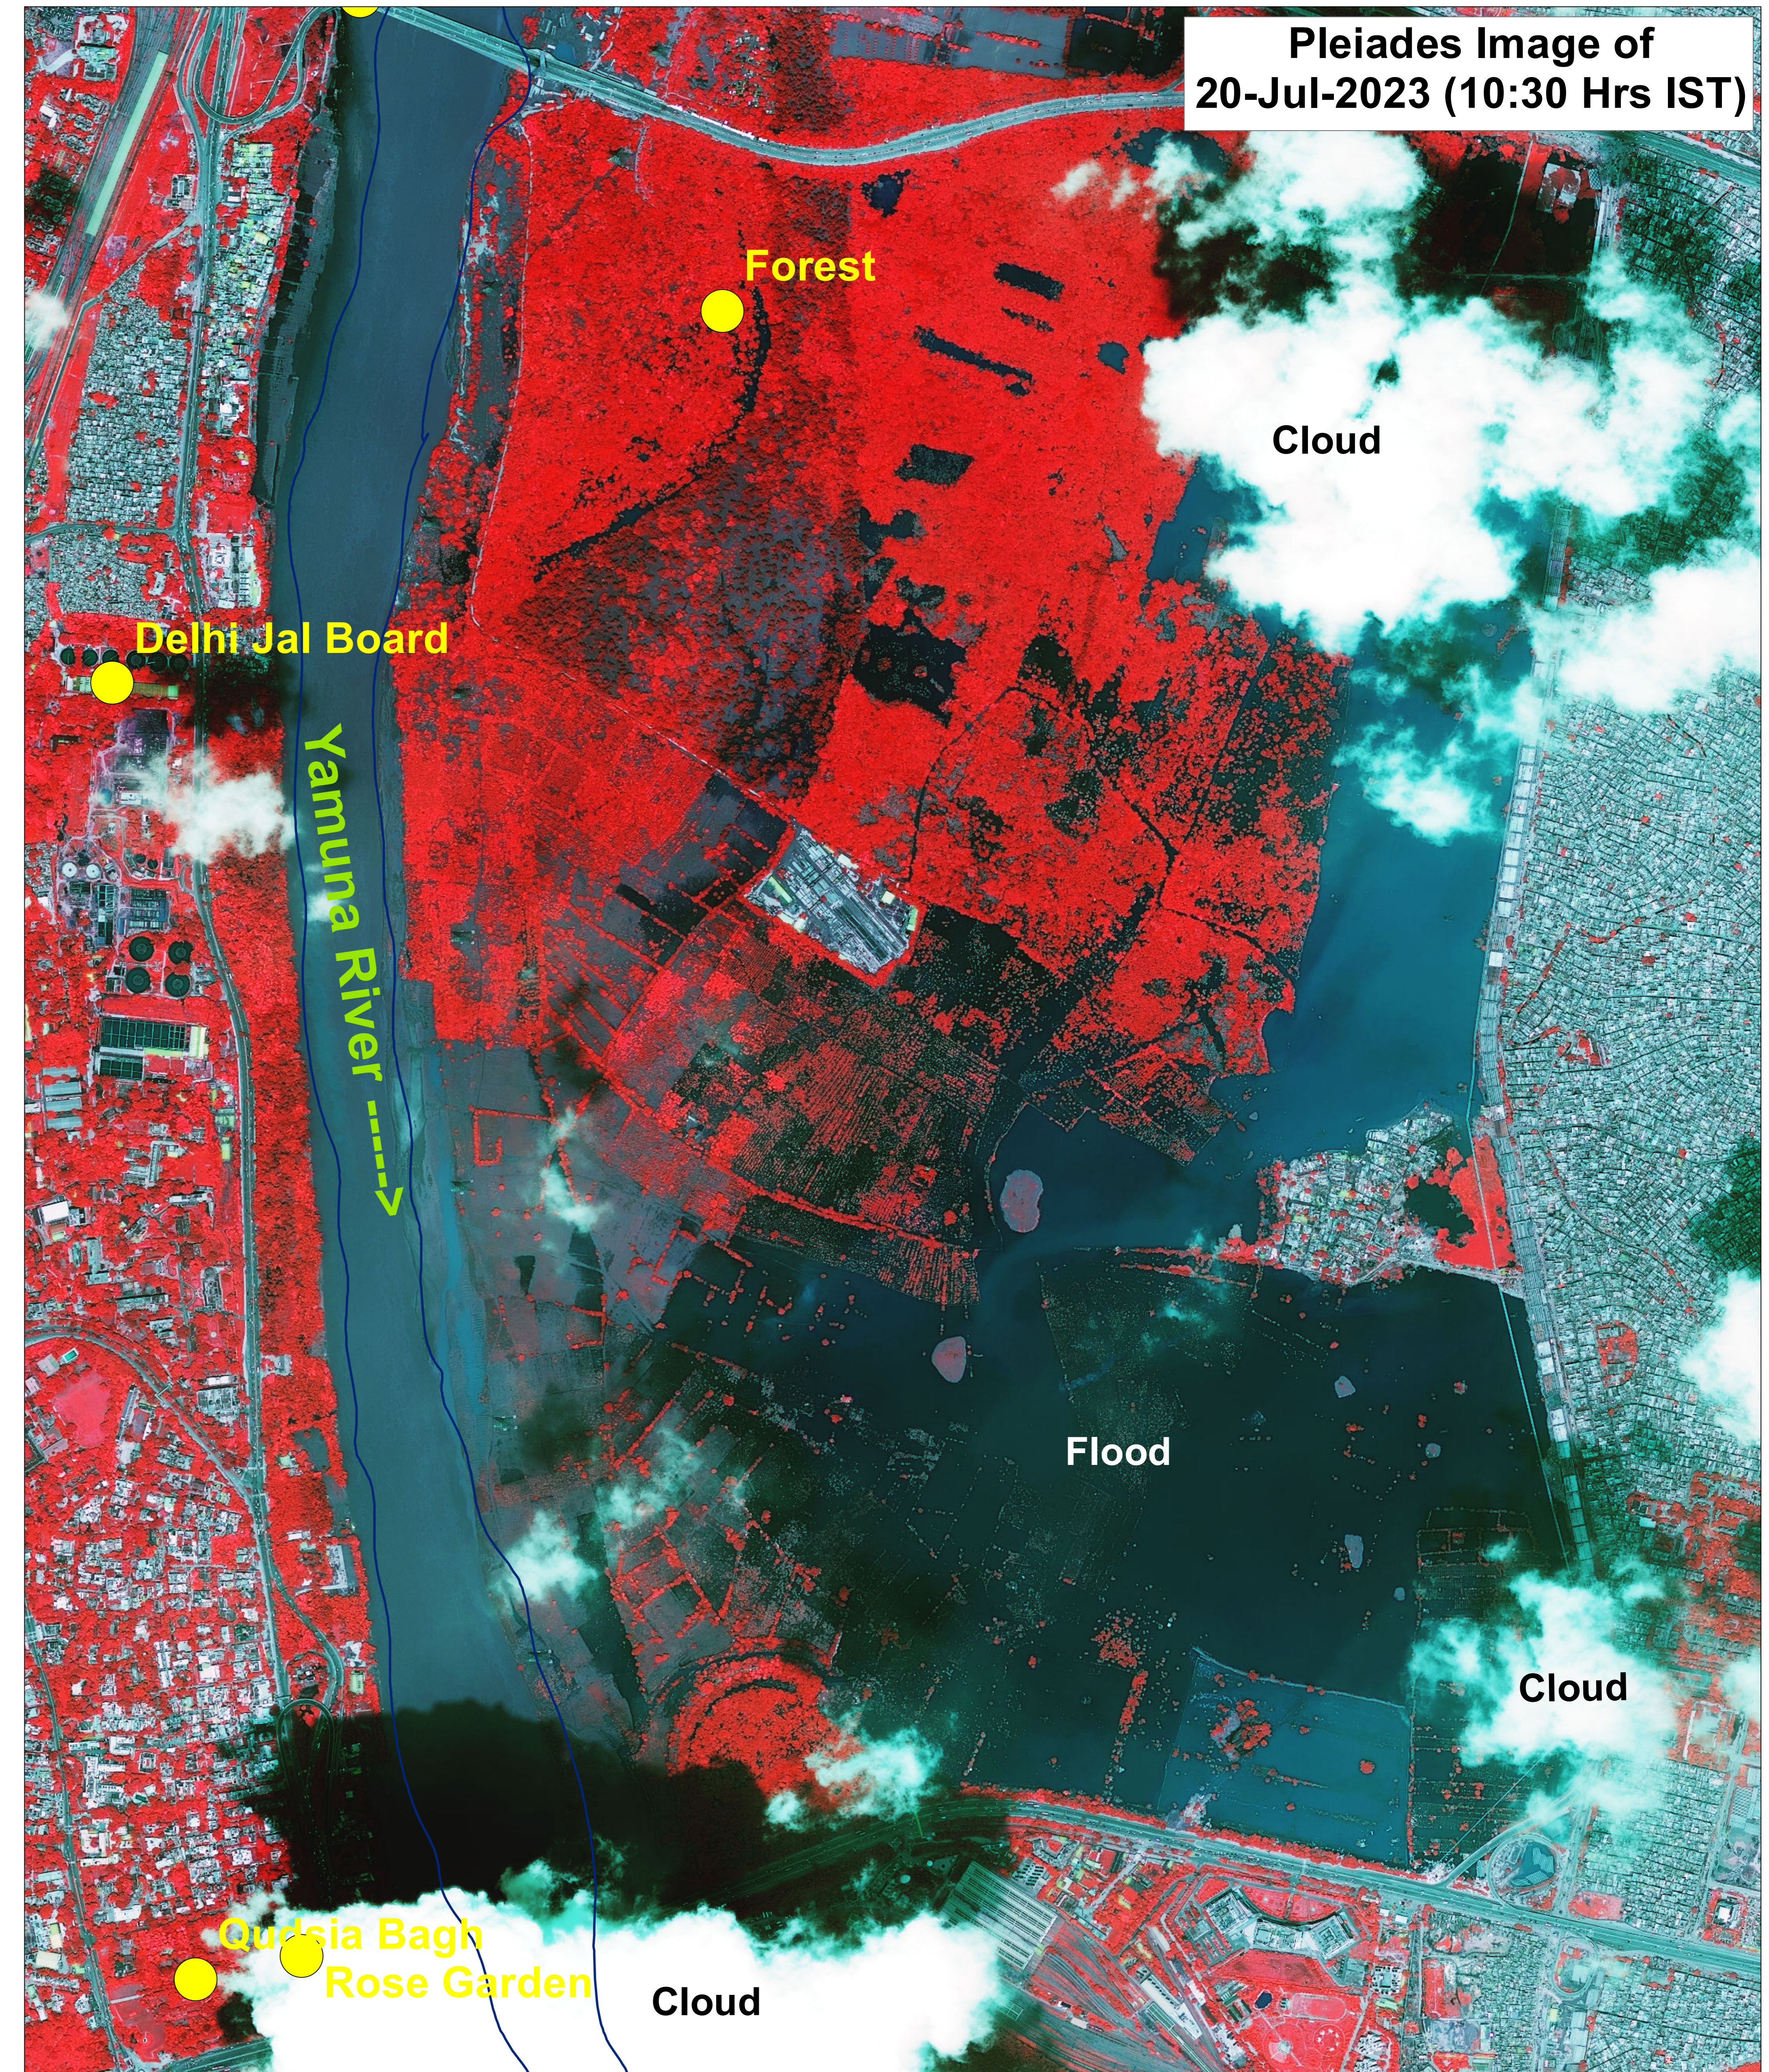

Satellite Image Showing Flood Inundation along Yamuna River & Standing water in Parts of Delhi

Date of Issue : 20.07.2023
 MAP ID: 2023/FL/DL/28-VAP/20-Jul-2023

This map is prepared using RCM 1 satellite image received under International Charter, Call ID-951.