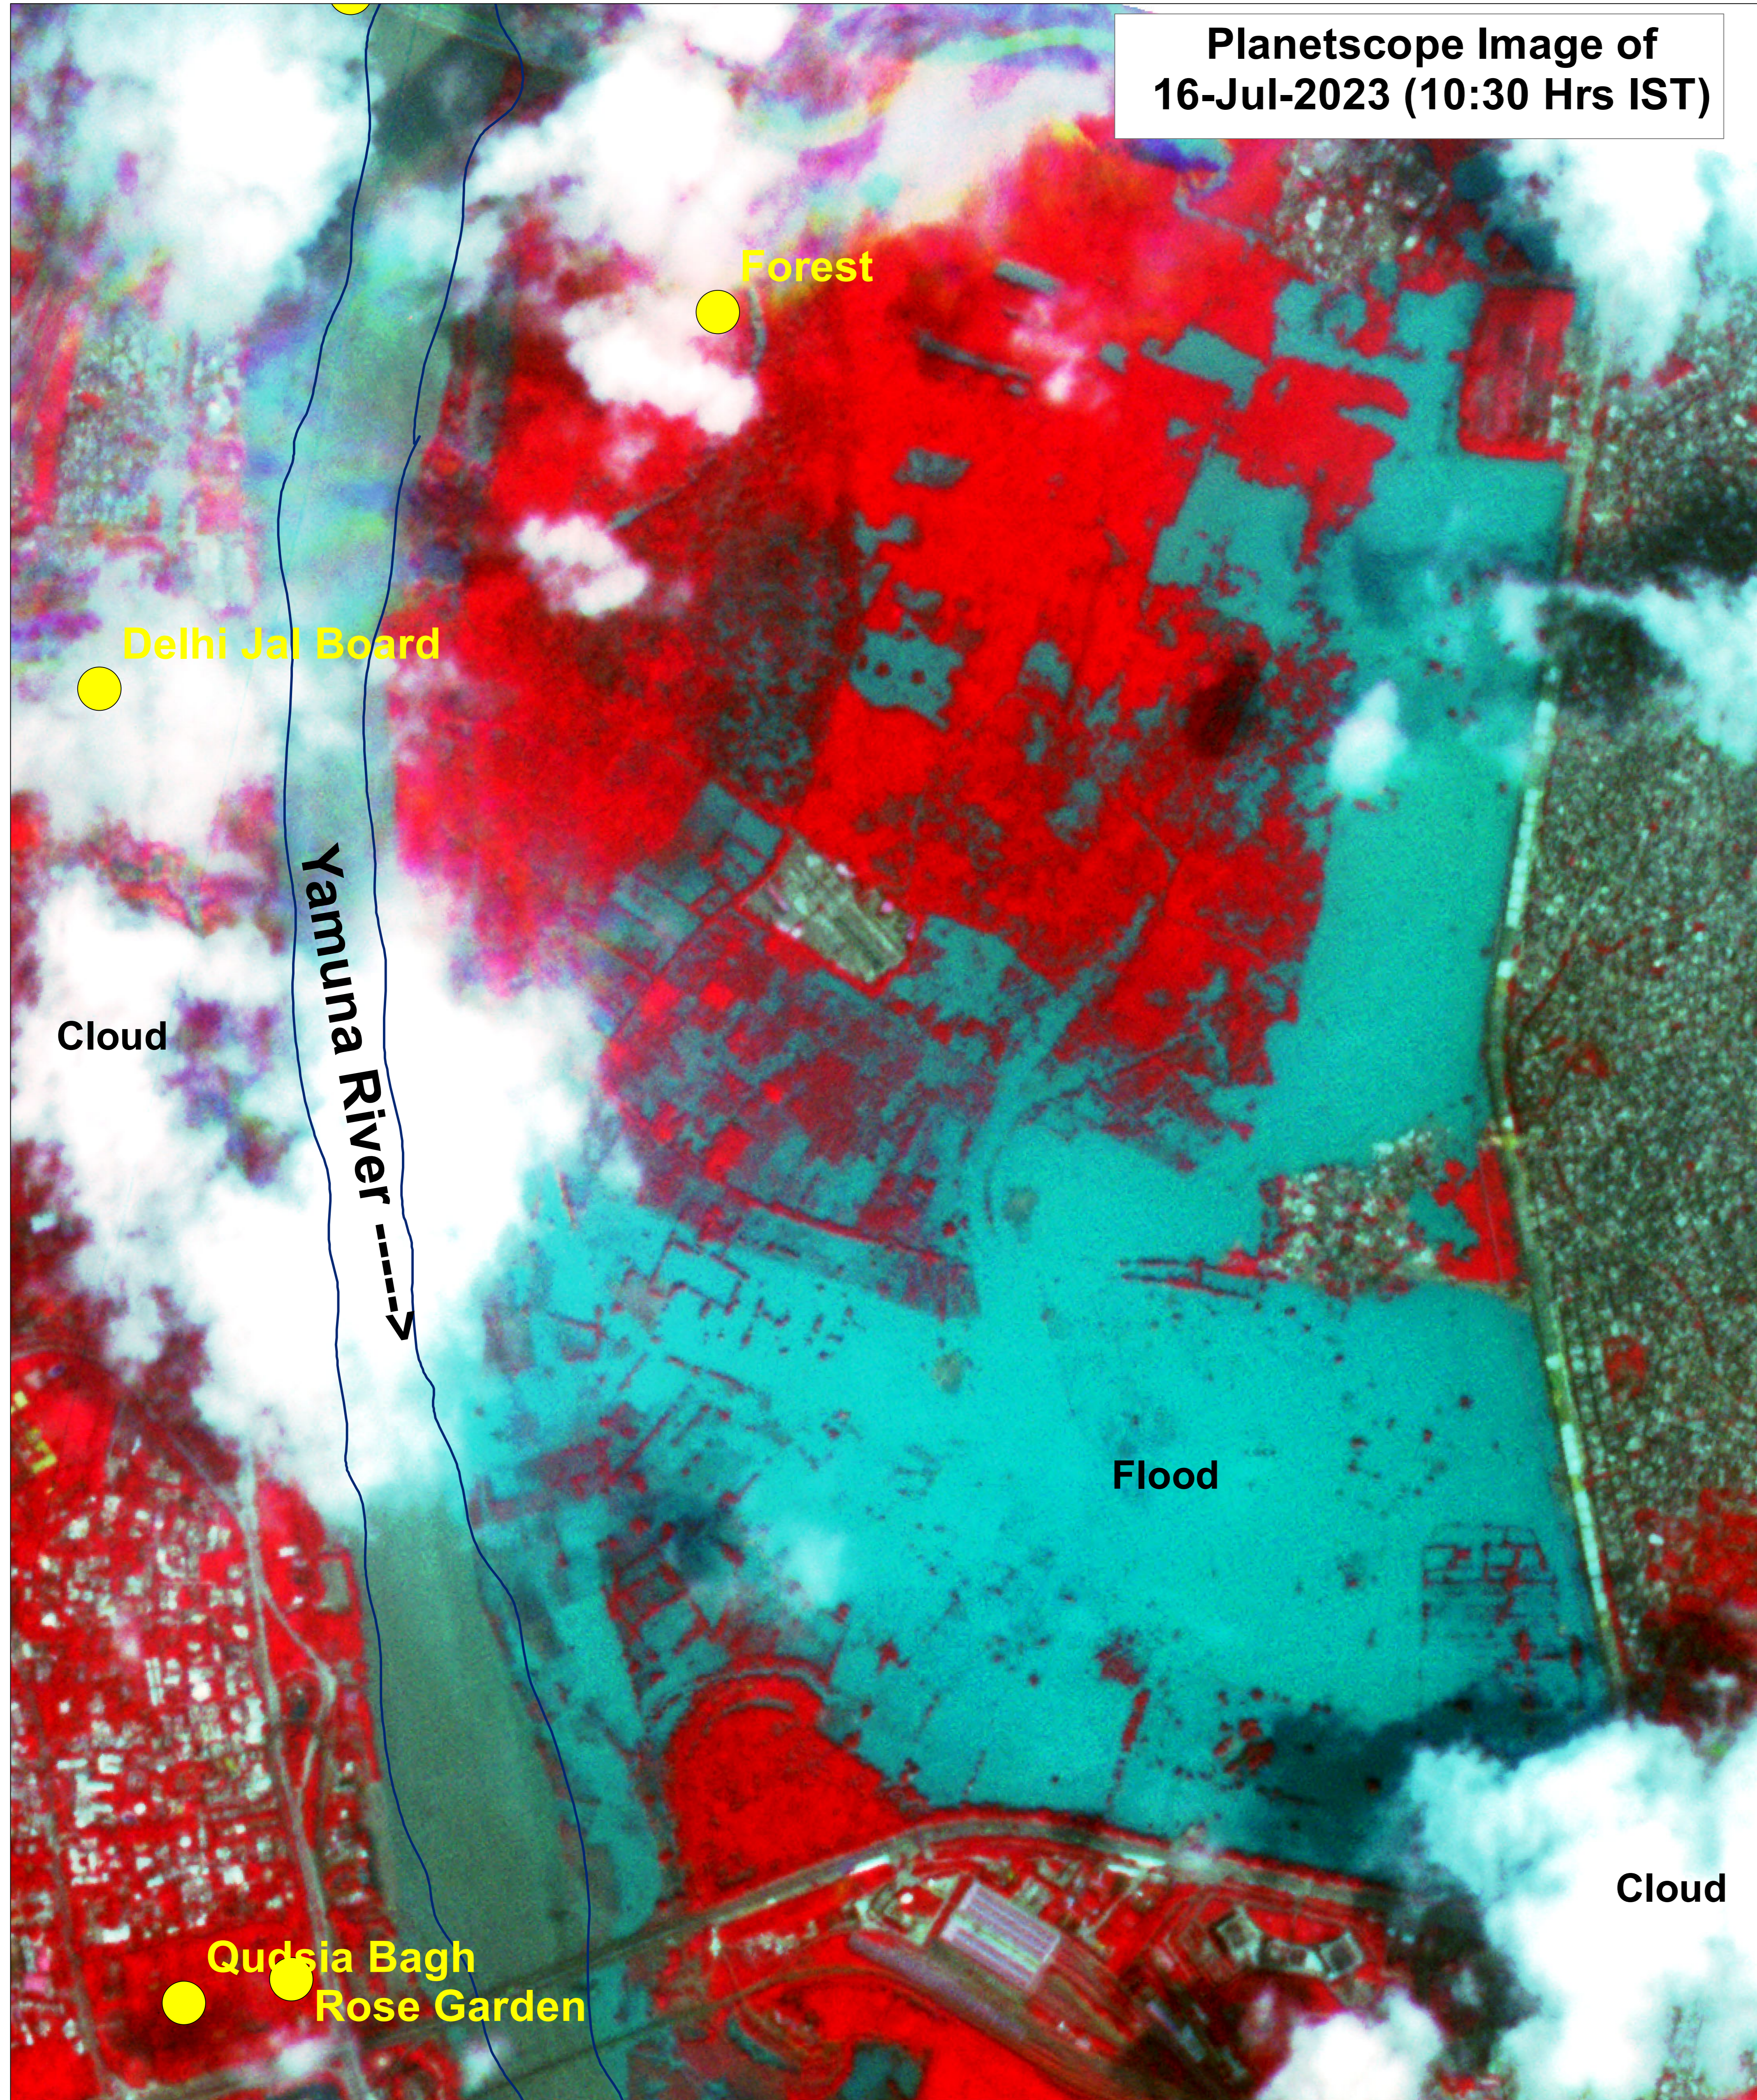

Satellite Image Showing Flood Inundation along Yamuna River & Standing water in Parts of Delhi

Date of Issue : 20.07.2023
 MAP ID: 2023/FL/DL/28-VAP/20-Jul-2023

This map is prepared using RCM 1 satellite image received under International Charter, Call ID-951.

RRES
 National Remote Sensing Centre, ISRO
 Dept. of Space, Govt. of India
 Hyderabad- 500 037
 E-Mail: flood@nrsc.gov.in
www.nrsc.gov.in

For official use