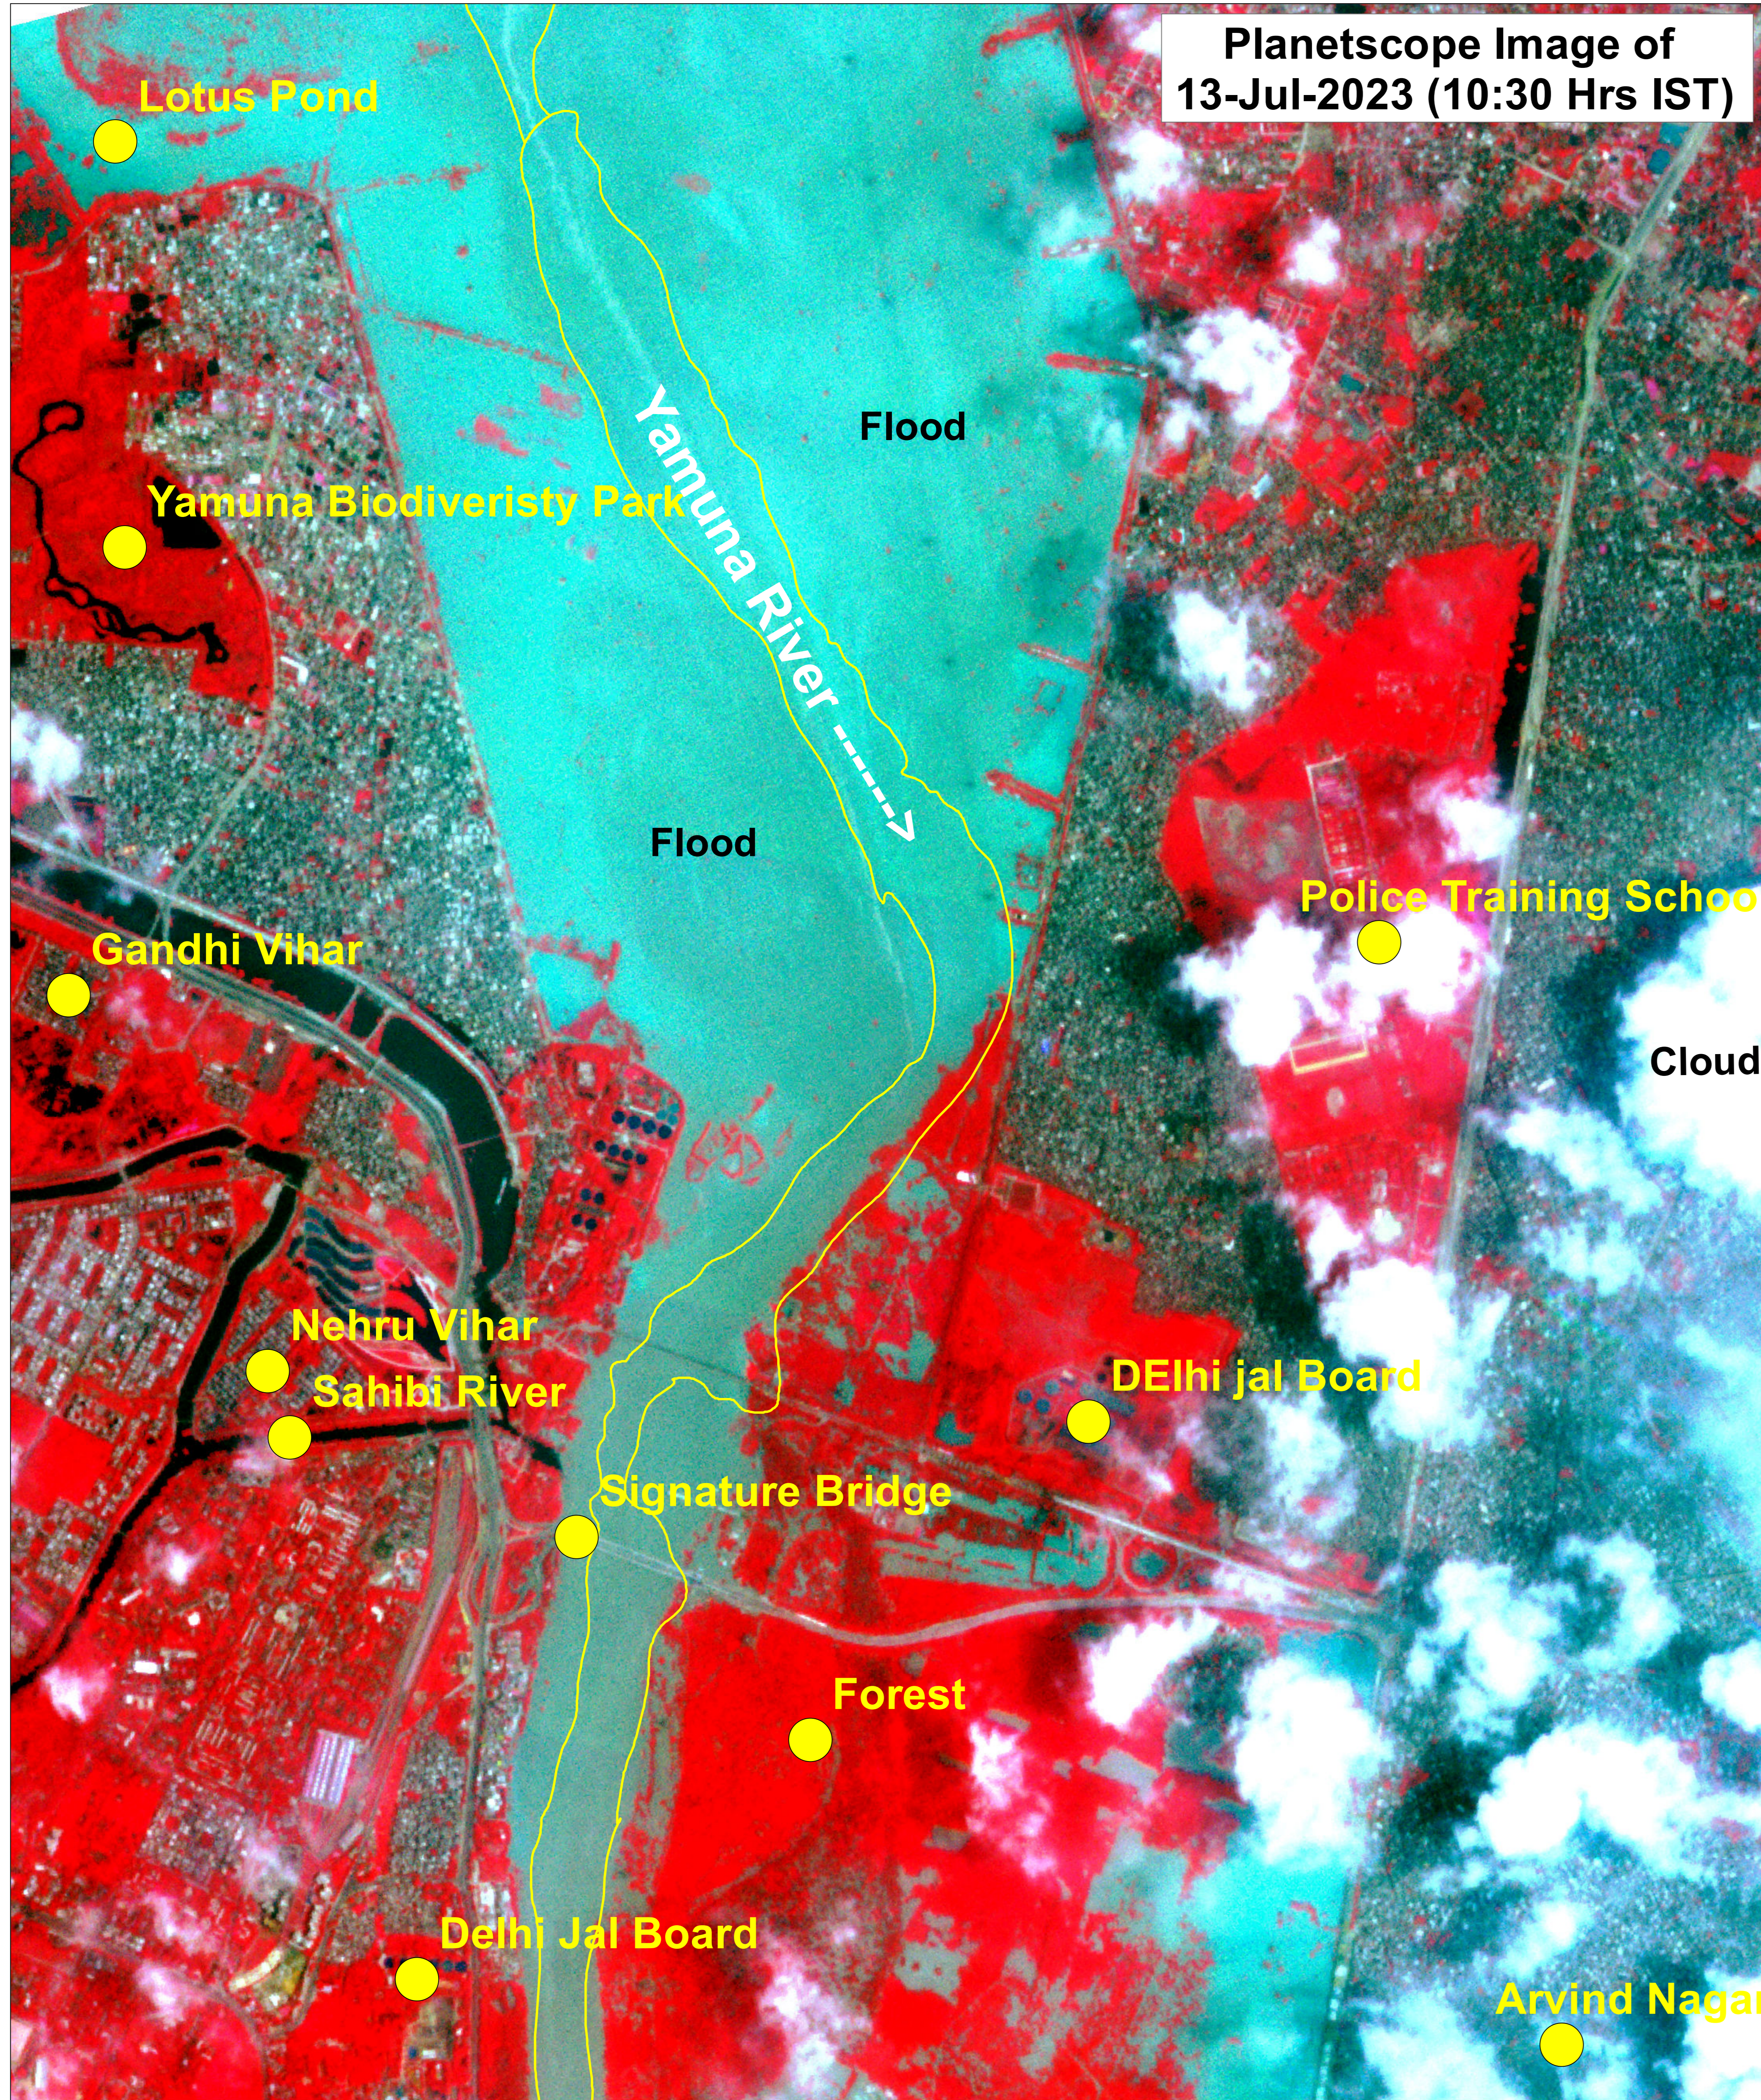

Satellite Image Showing Flood Inundation along Yamuna River & Standing water in Parts of Delhi

Date of Issue : 20.07.2023
 MAP ID: 2023/FL/DL/29-VAP/20-Jul-2023

This map is prepared using RCM 1 satellite image received under International Charter, Call ID-951.