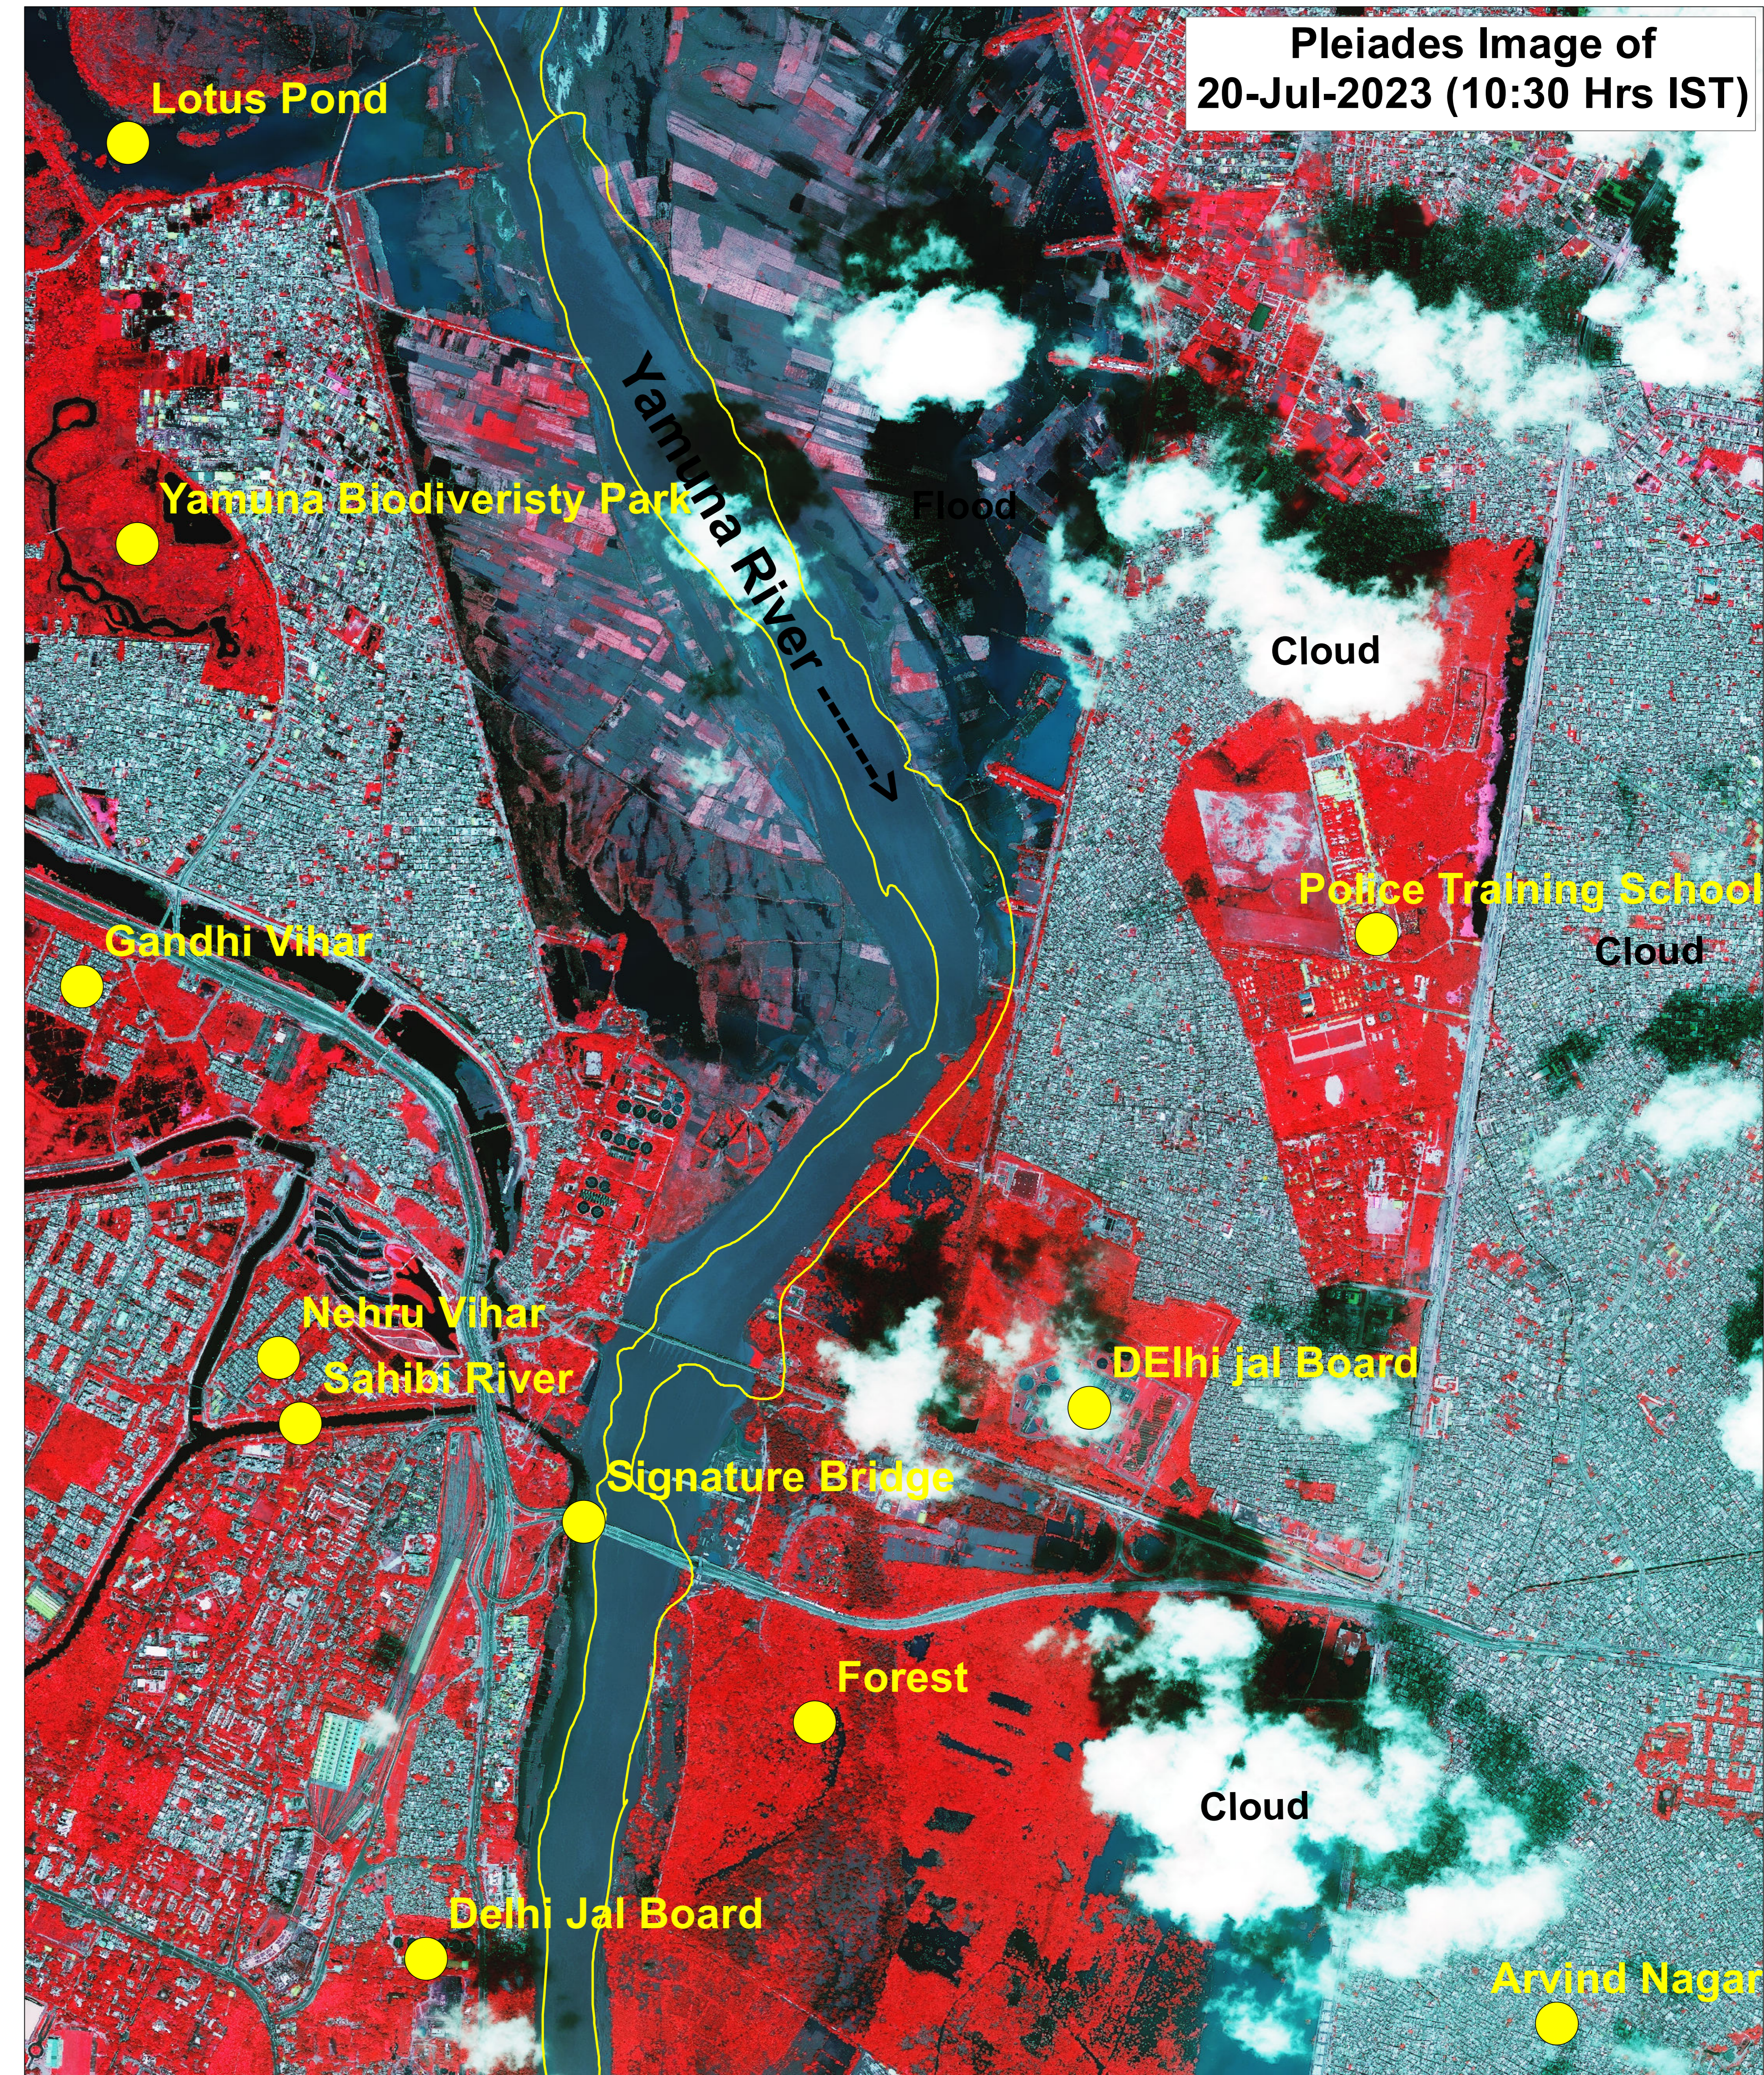

Satellite Image Showing Flood Inundation along Yamuna River & Standing water in Parts of Delhi

Date of Issue : 20.07.2023
 MAP ID: 2023/FL/DL/29-VAP/20-Jul-2023

This map is prepared using RCM 1 satellite image received under International Charter, Call ID-951.