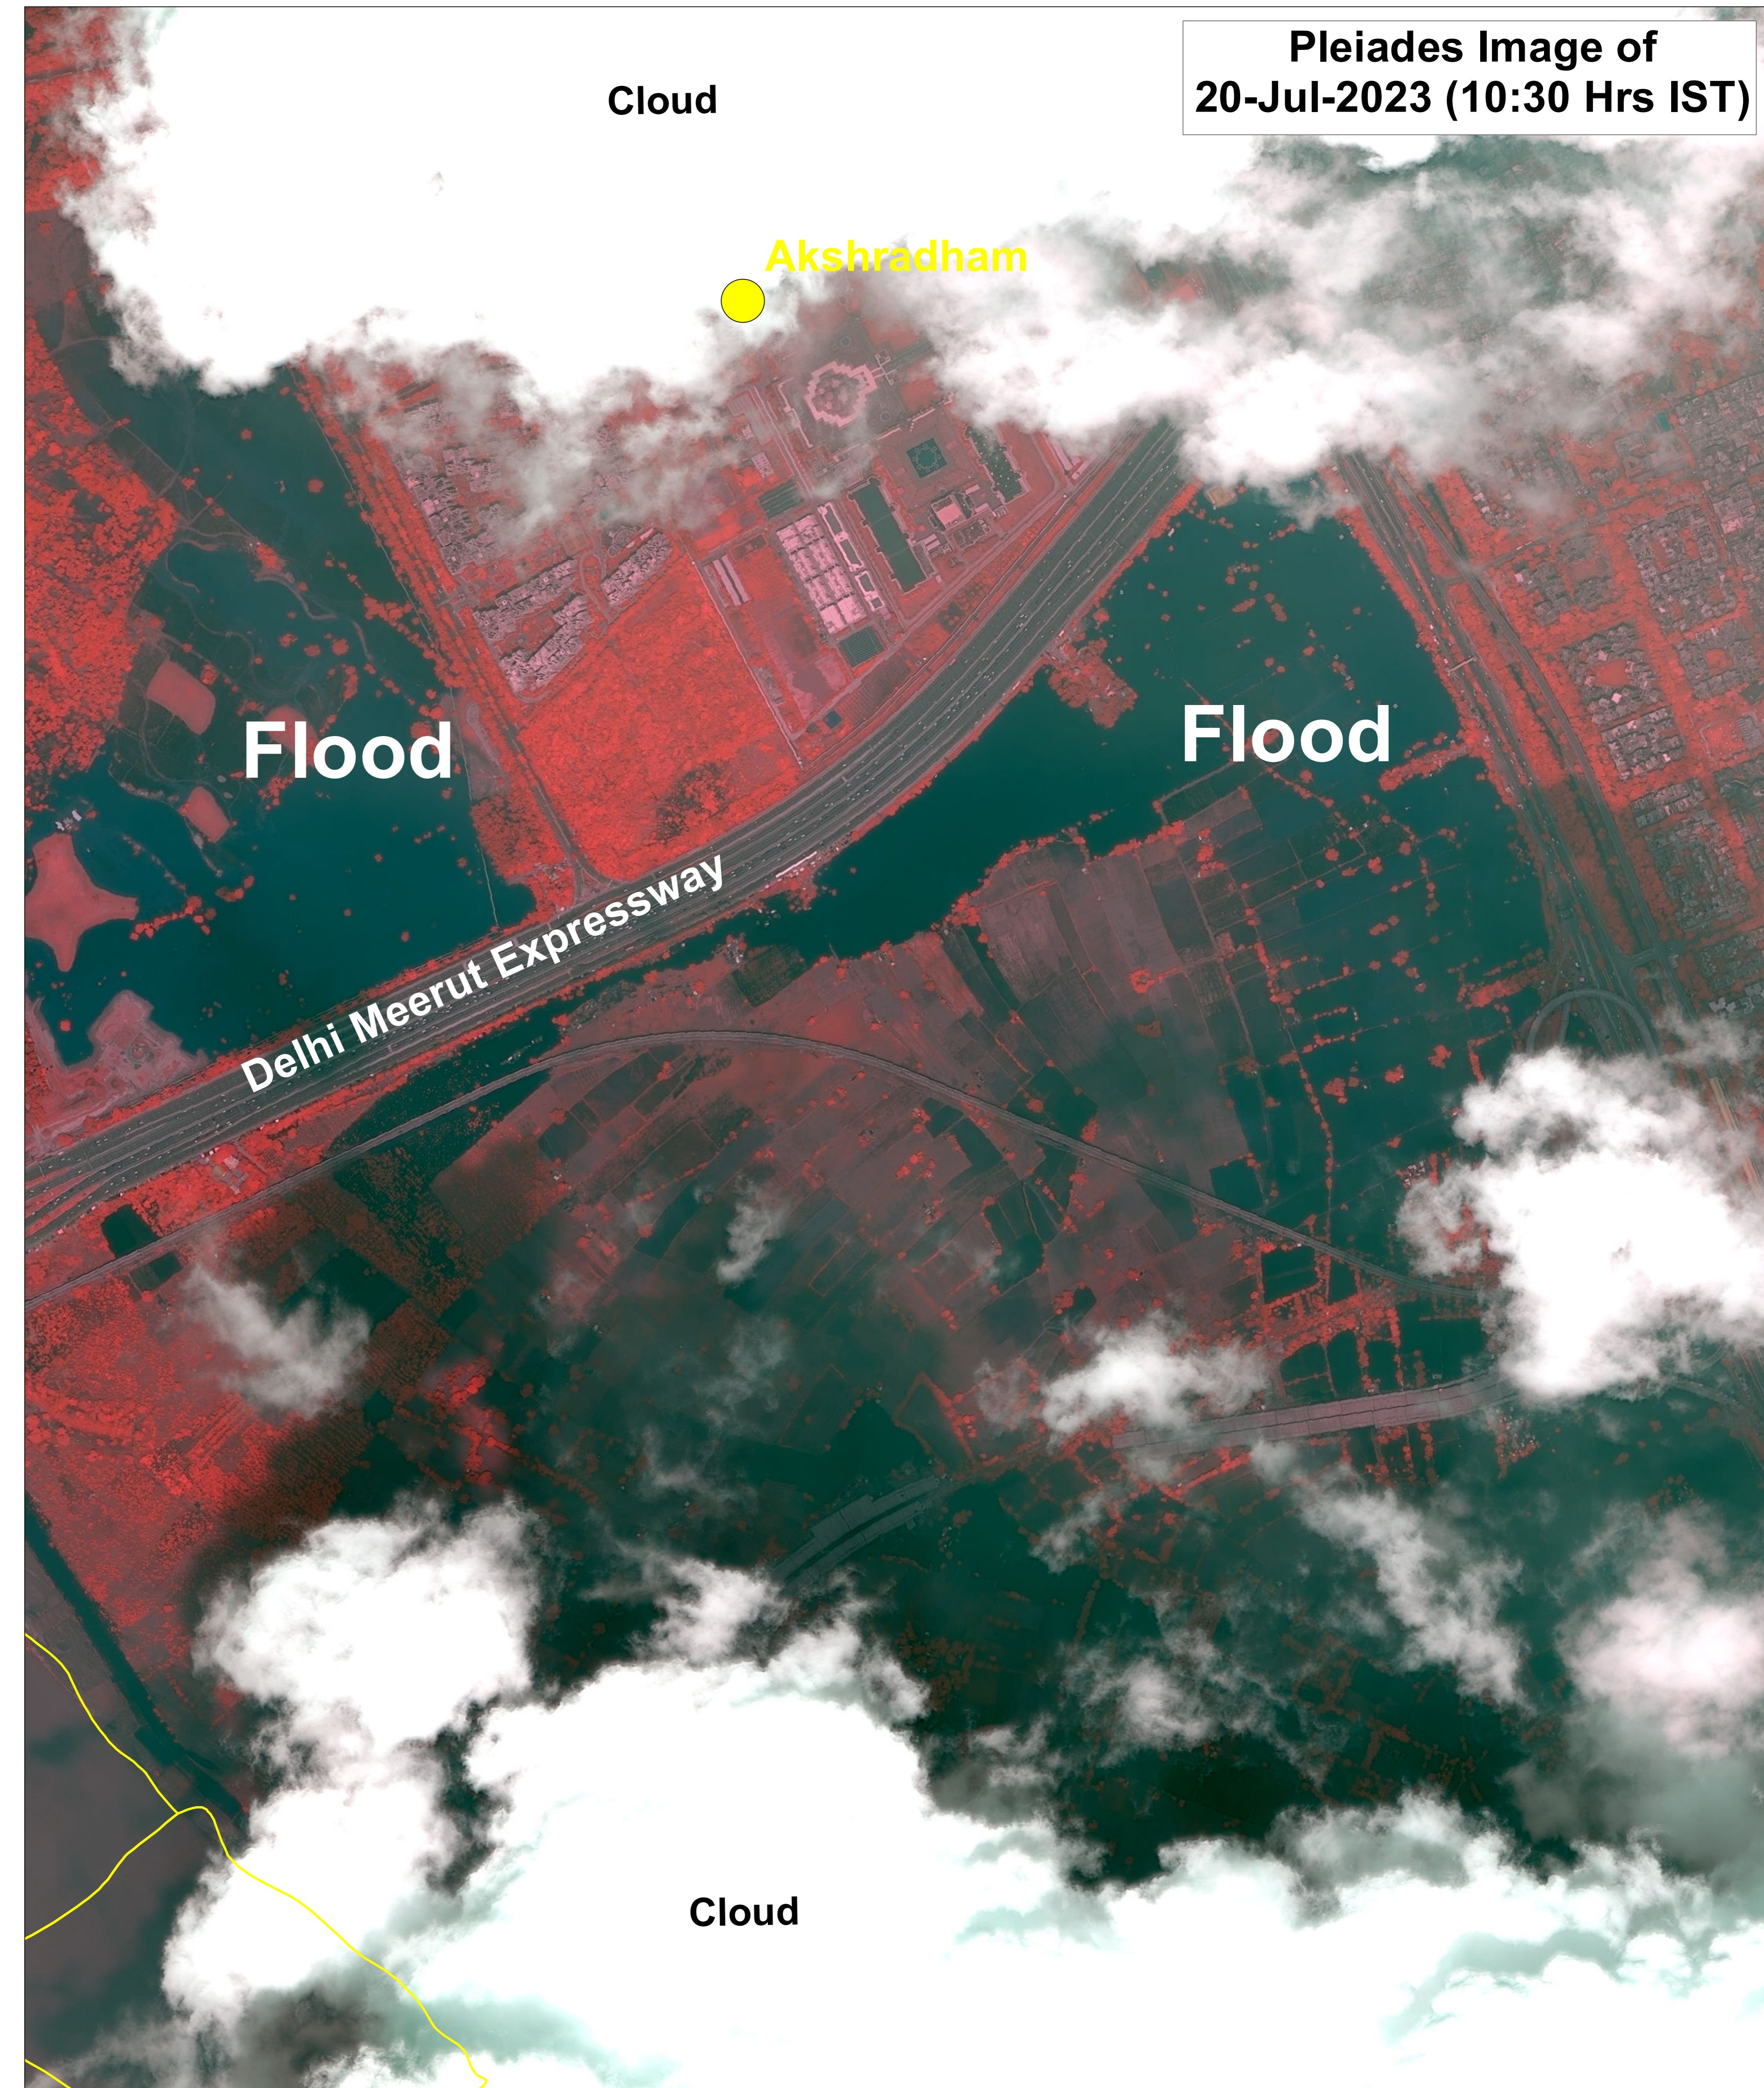

Satellite Image Showing Flood Inundation along Yamuna River & Standing water in Parts of Delhi

Date of Issue : 20.07.2023
MAP ID: 2023/FL/DL/30-VAP/20-Jul-2023

This map is prepared using RCM 1 satellite image received under International Charter, Call ID-951.