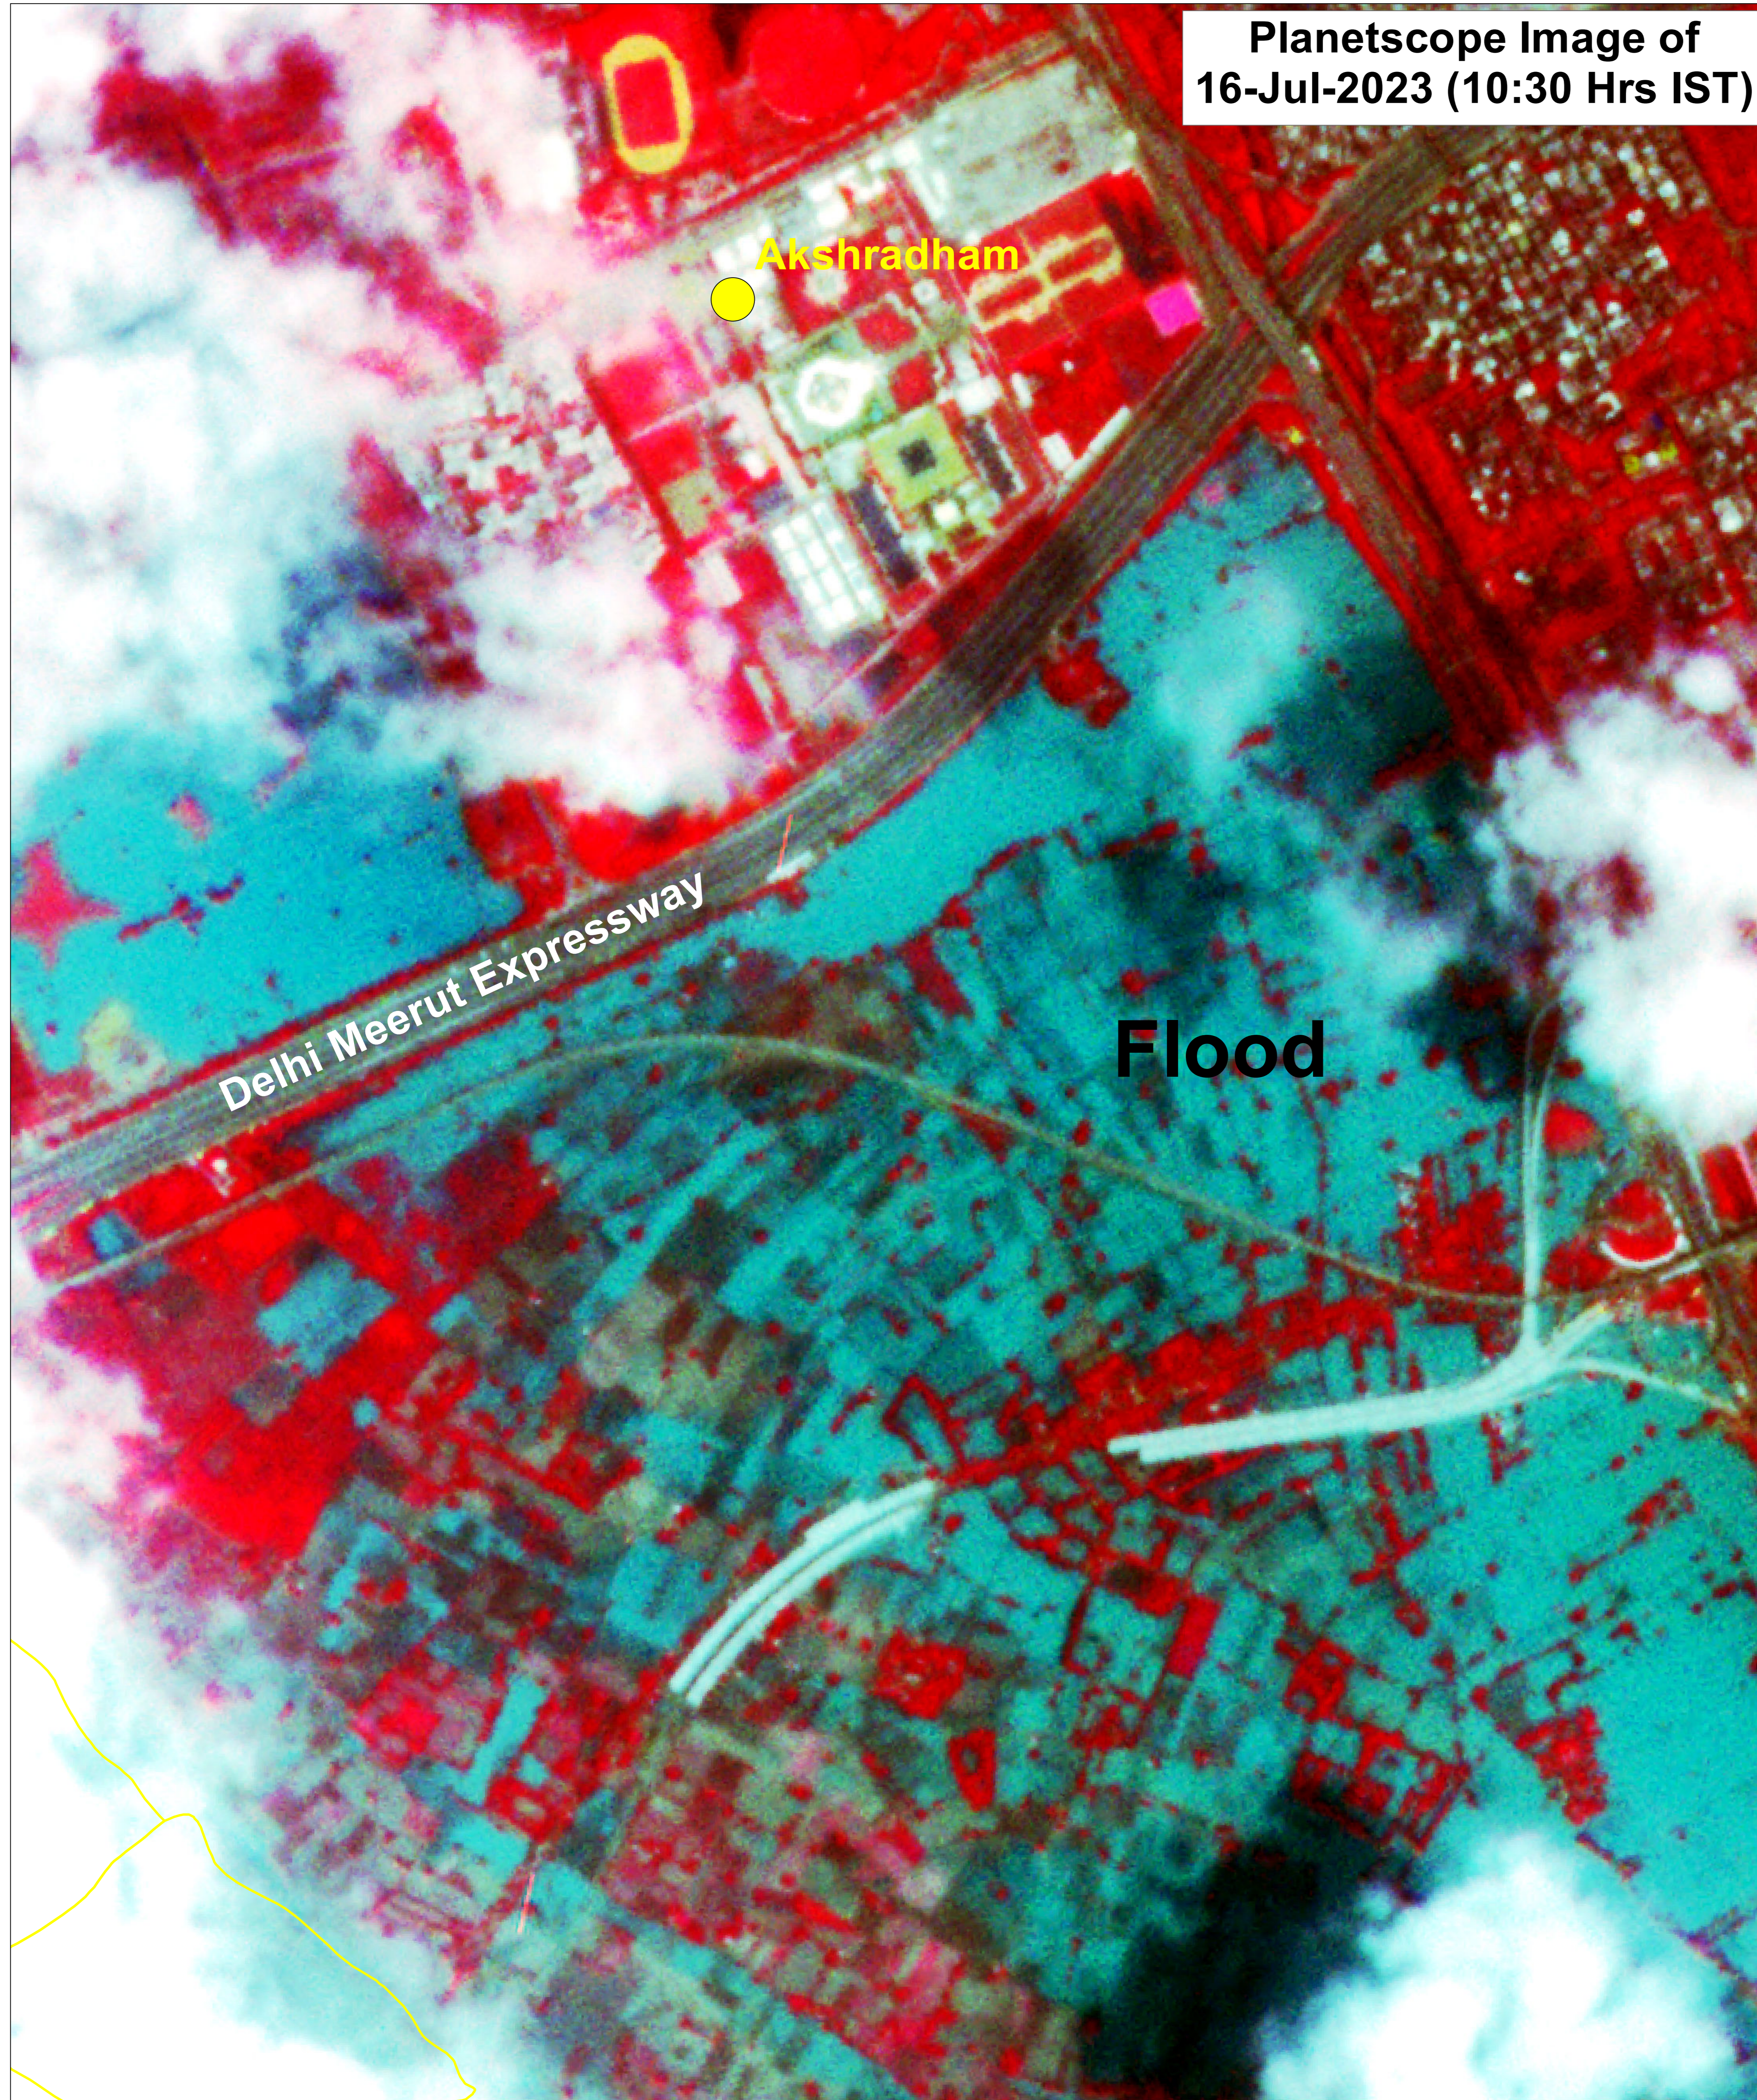

Satellite Image Showing Flood Inundation along Yamuna River & Standing water in Parts of Delhi

Date of Issue : 20.07.2023
MAP ID: 2023/FL/DL/30-VAP/20-Jul-2023

This map is prepared using RCM 1 satellite image received under International Charter, Call ID-951.