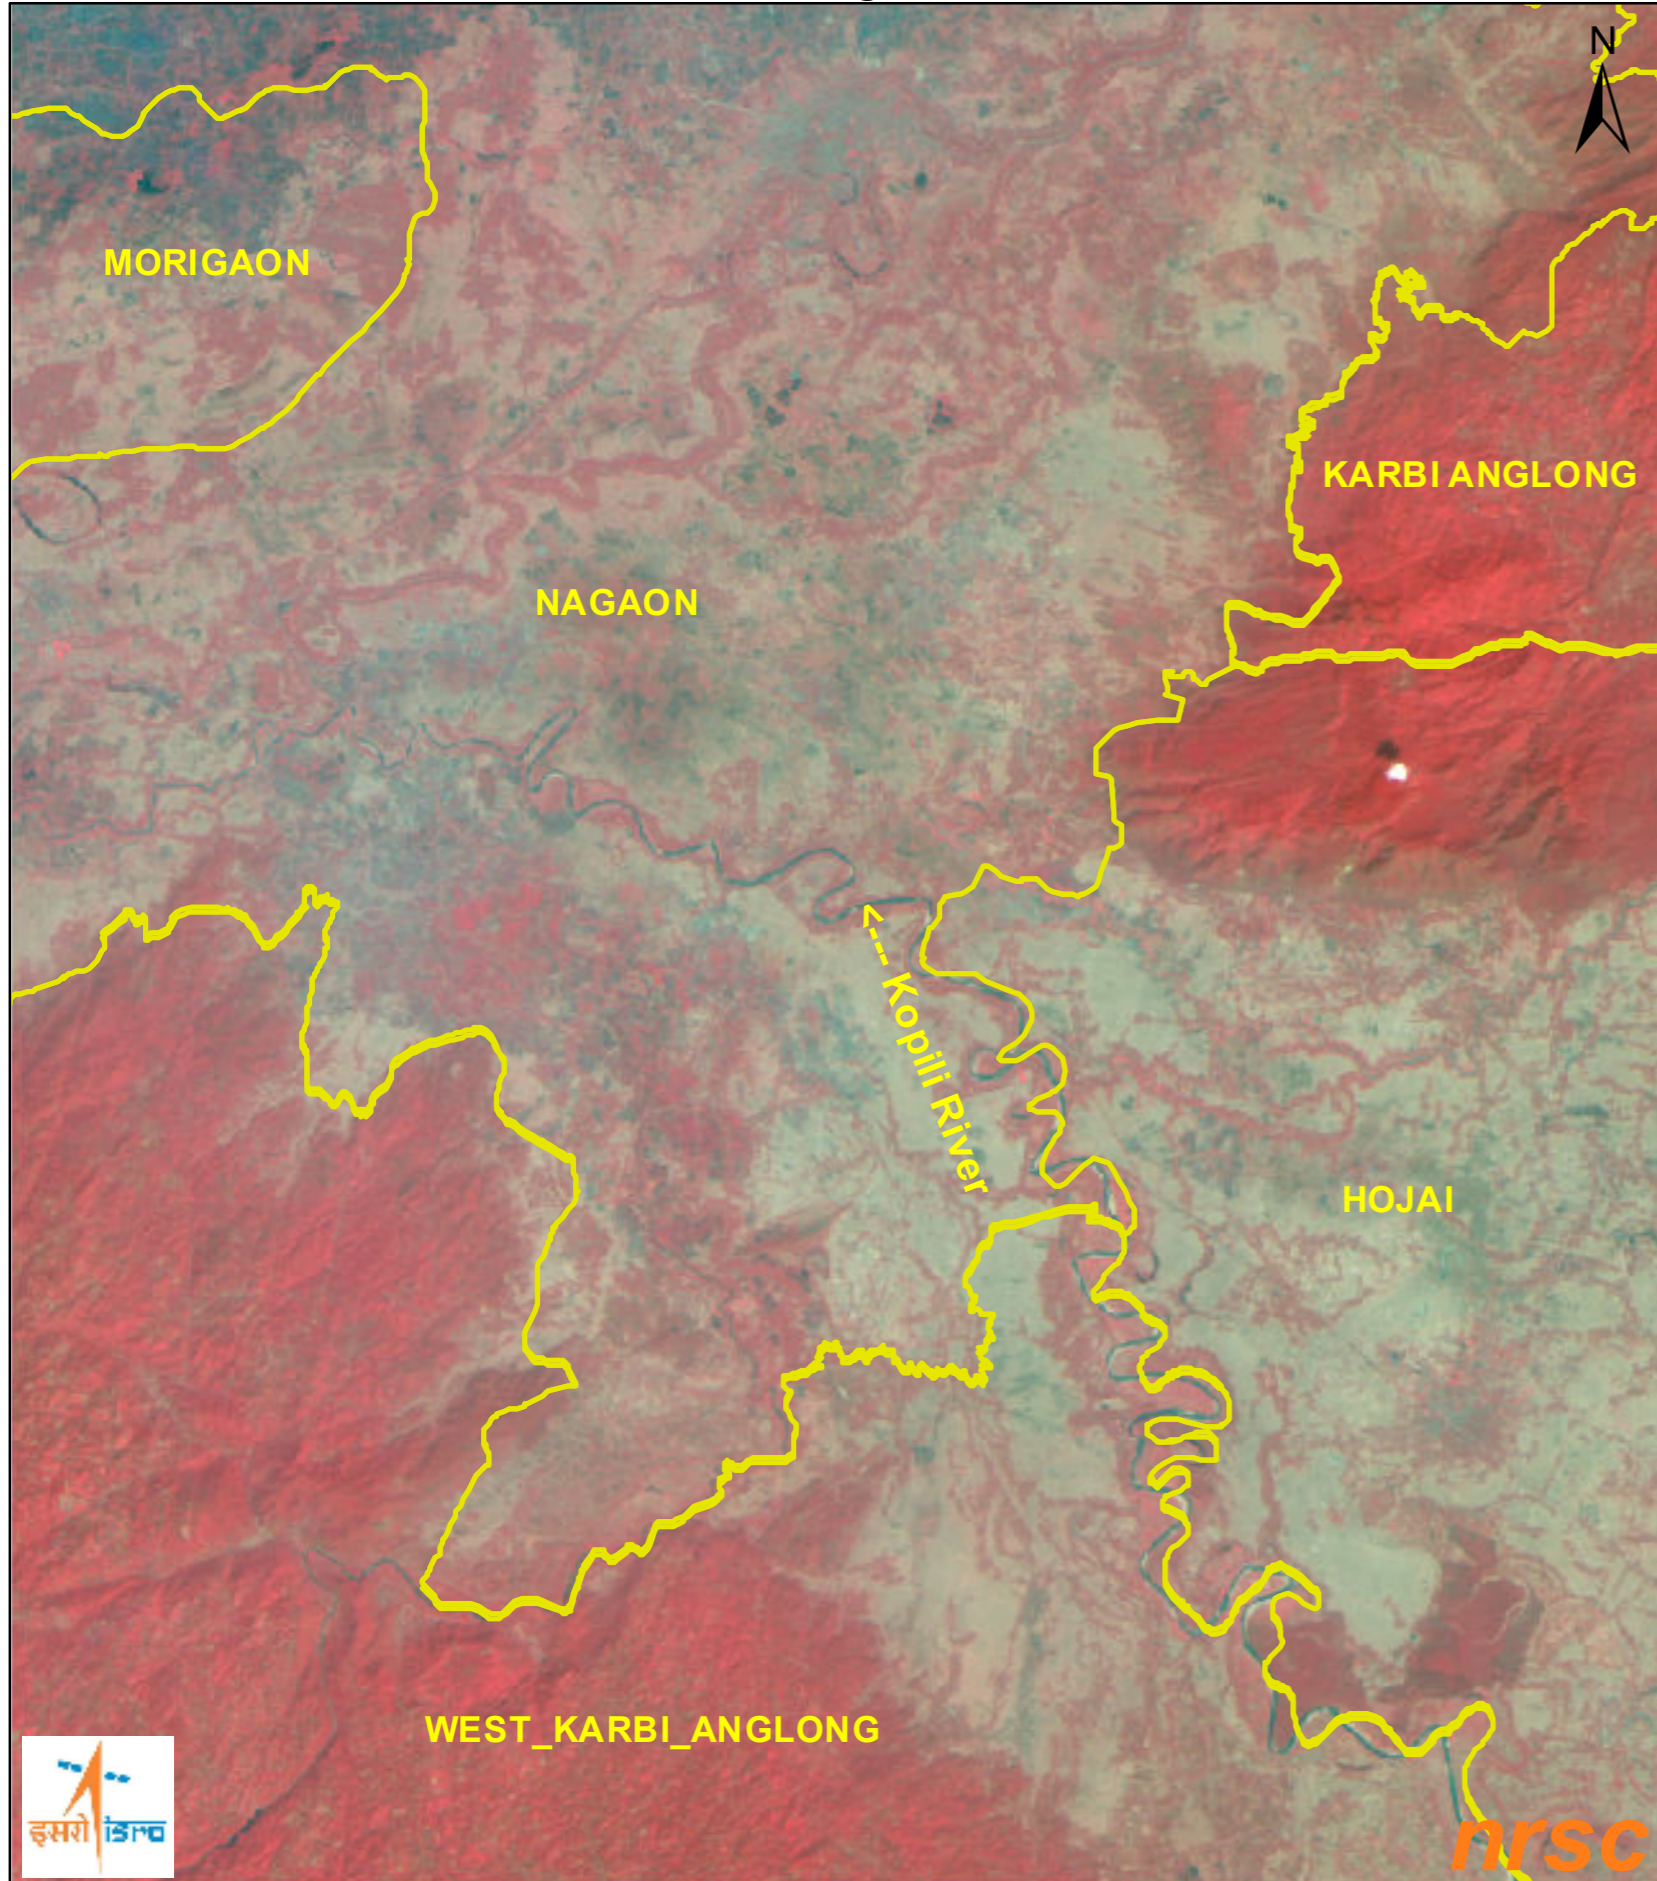

Flood Inundation in Part of Assam State

Pre-Flood Resourcesat-2 AWiFS Image of Mar 02, 2022

During Flood IRS SAR Image of May 22, 2022 (1800 Hrs IST)

RRES
National Remote Sensing Centre, ISRO
Dept. of Space, Govt. of India
Hyderabad- 500 037
E-Mail: flood@nrs.gov.in
www.nrs.gov.in

Location Map