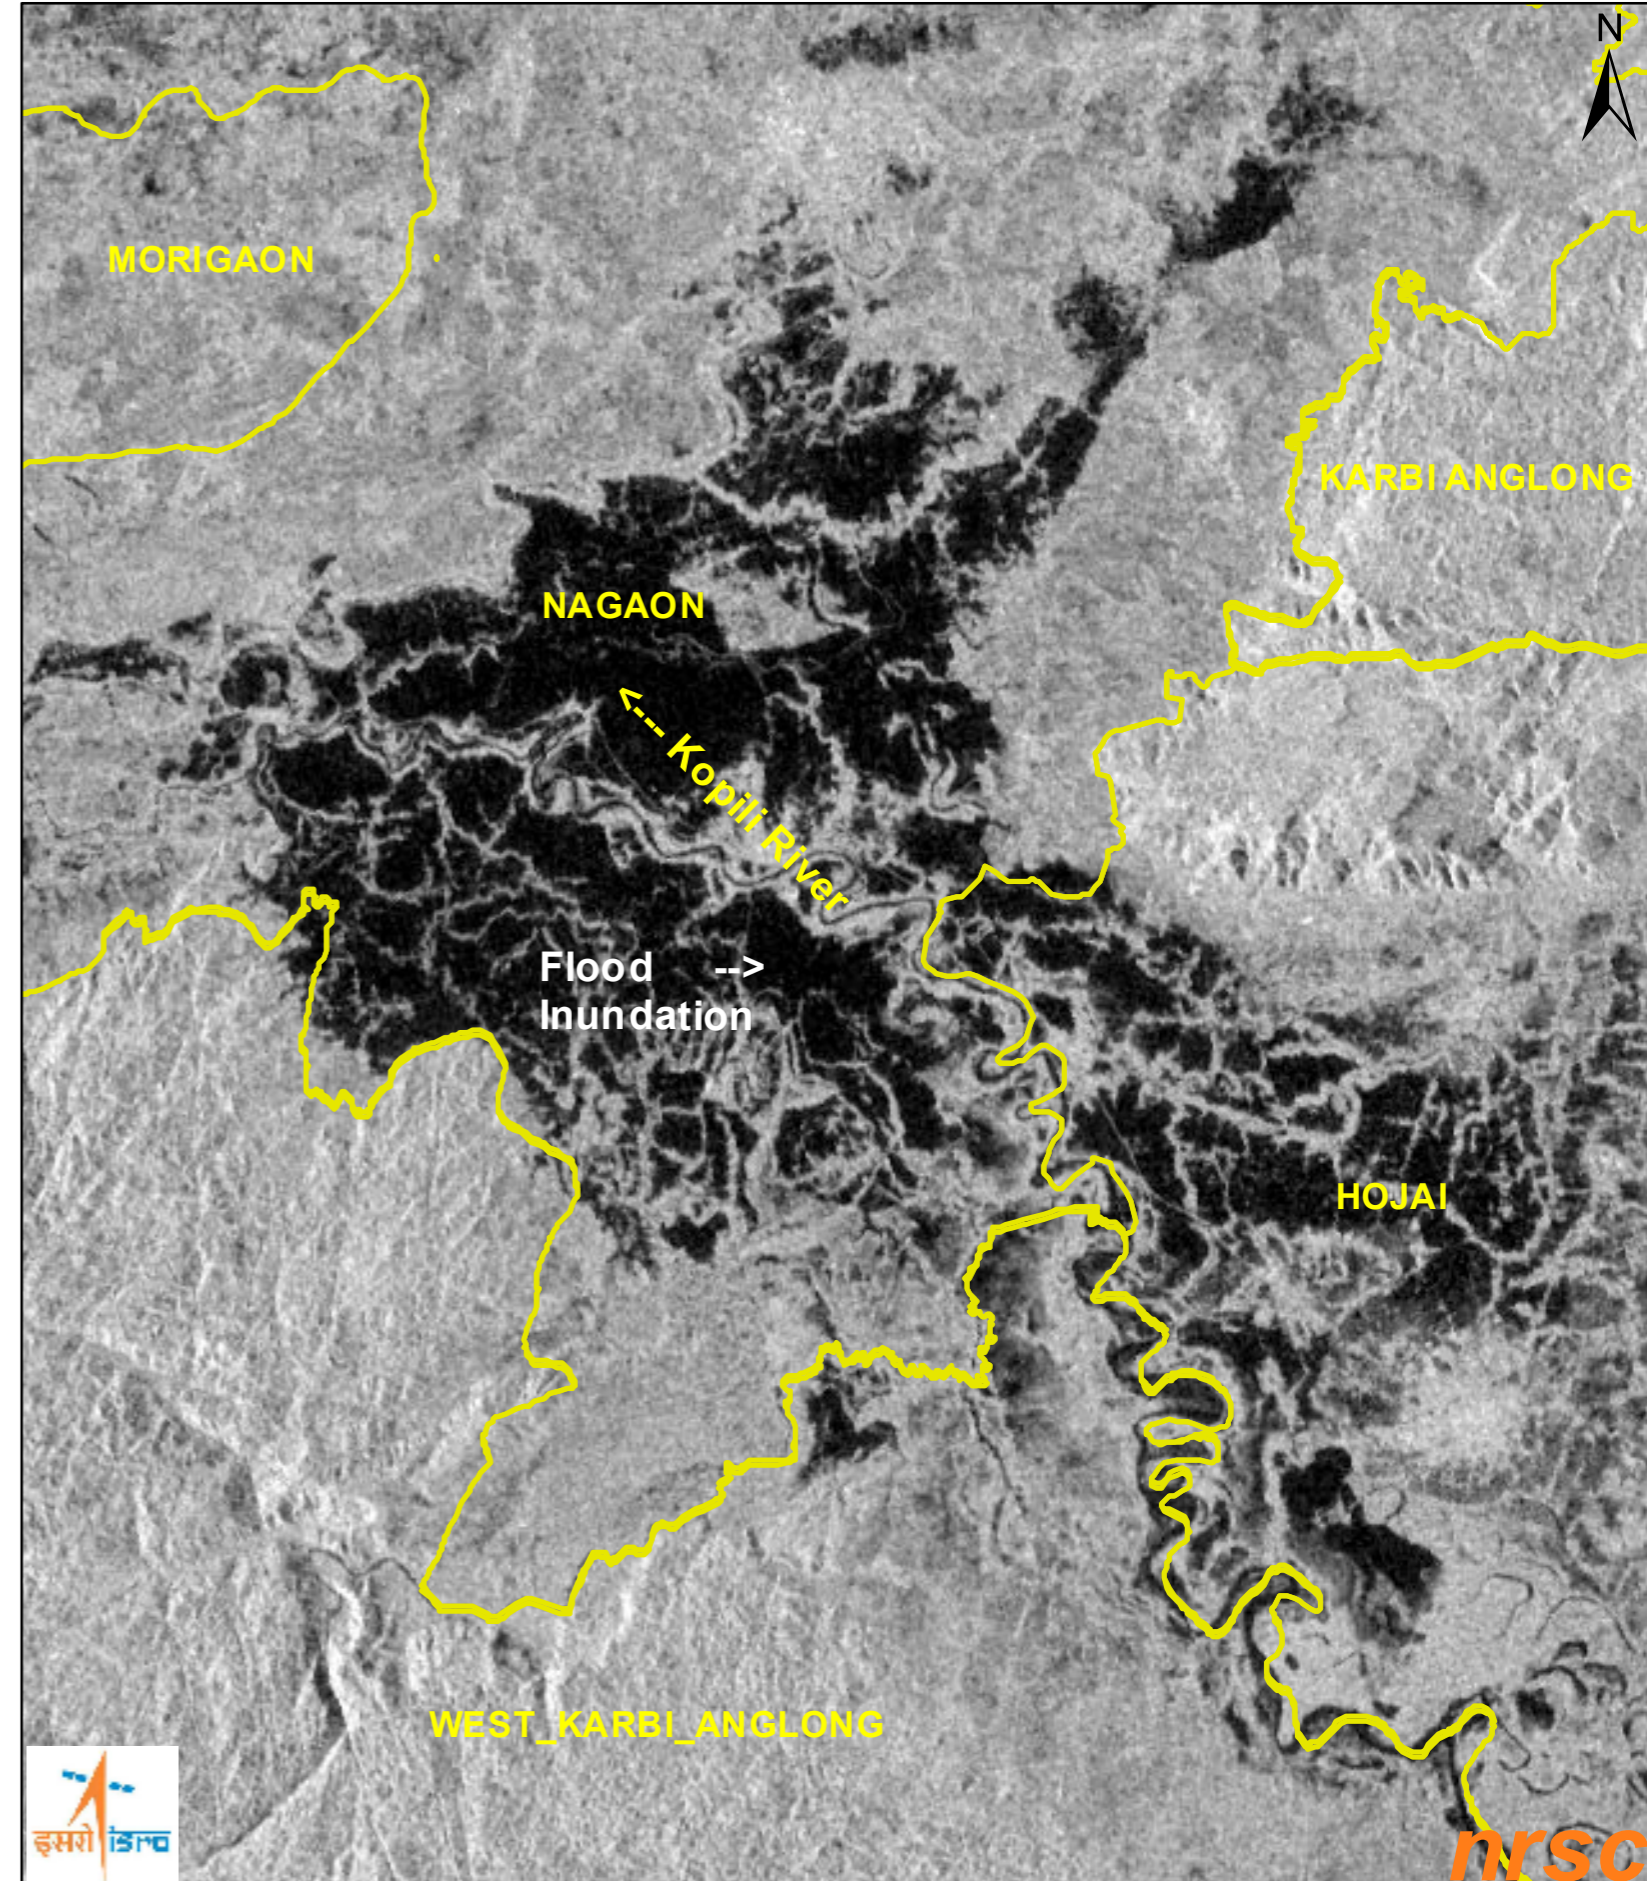

Flood Inundation in Part of Assam State

Pre-Flood Resourcesat-2 AWiFS Image of Mar 02, 2022

During Flood IRS SAR Image of May 22, 2022 (1800 Hrs IST)

RRES
National Remote Sensing Centre, ISRO
Dept. of Space, Govt. of India
Hyderabad- 500 037
E-Mail: flood@nrs.gov.in
www.nrs.gov.in

Location Map