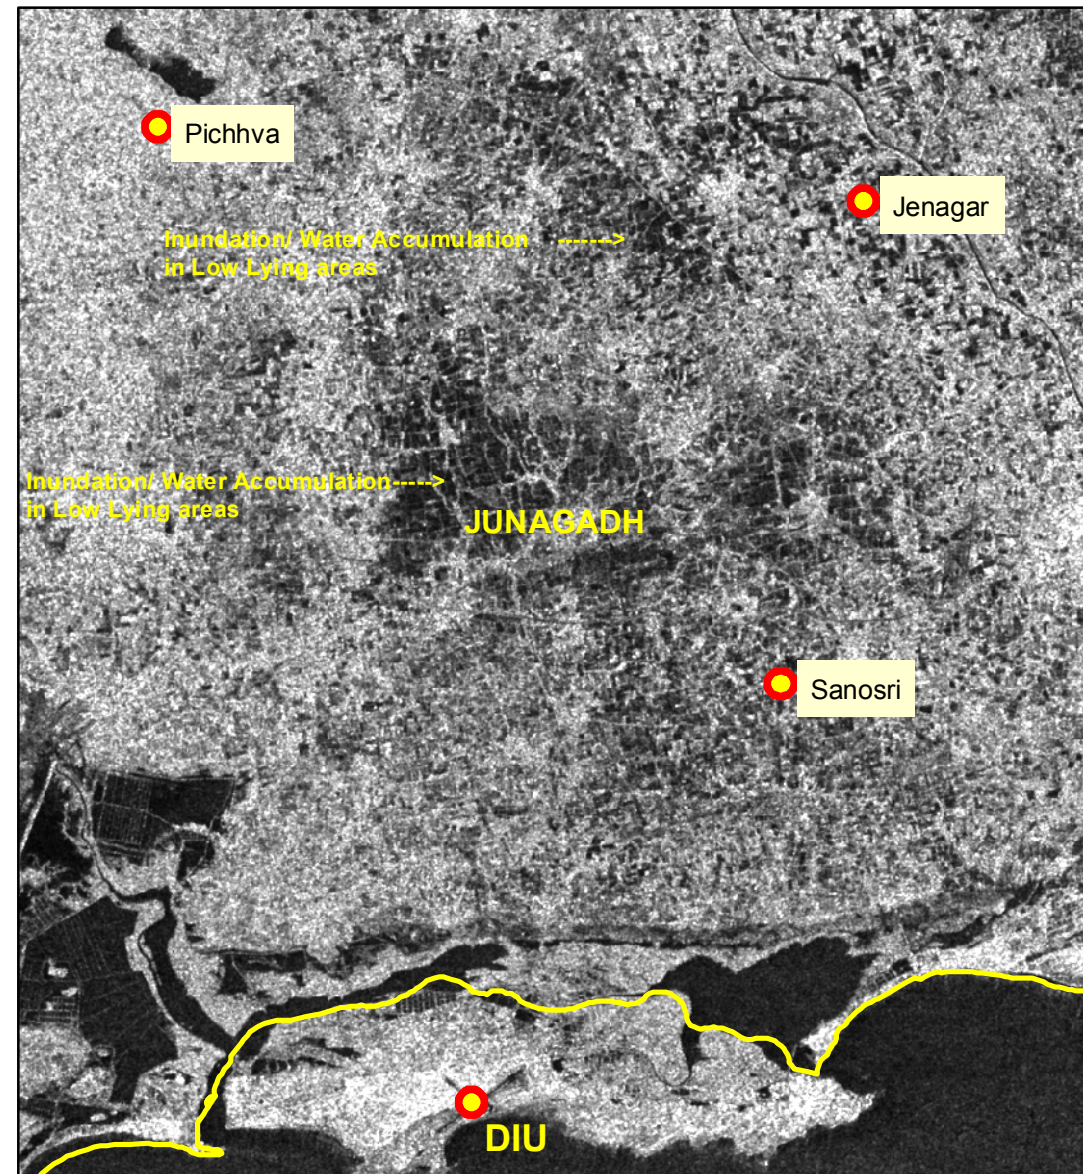

Heavy Rain Inundated Areas in Part of Junagarh District of Gujarat State

Sentinel 1A SAR Image of 02 Feb, 2021

RCM-1 SAR Image of 18 May, 2021

Location Map

RRES
National Remote Sensing Centre, ISRO
Dept. of Space, Govt. of India
Hyderabad- 500 037
E-Mail: flood@nrsc.gov.in
www.nrsc.gov.in