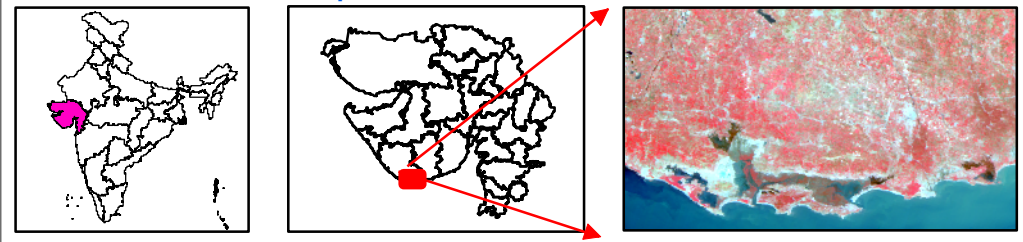

Heavy Rain Inundated Areas in Part of Junagarh District of Gujarat State

Sentinel 1A SAR Image of 02 Feb, 2021

RCM-1 SAR Image of 18 May, 2021

Location Map

RRES
National Remote Sensing Centre, ISRO
Dept. of Space, Govt. of India
Hyderabad- 500 037
E-Mail: flood@nrsc.gov.in
www.nrsc.gov.in