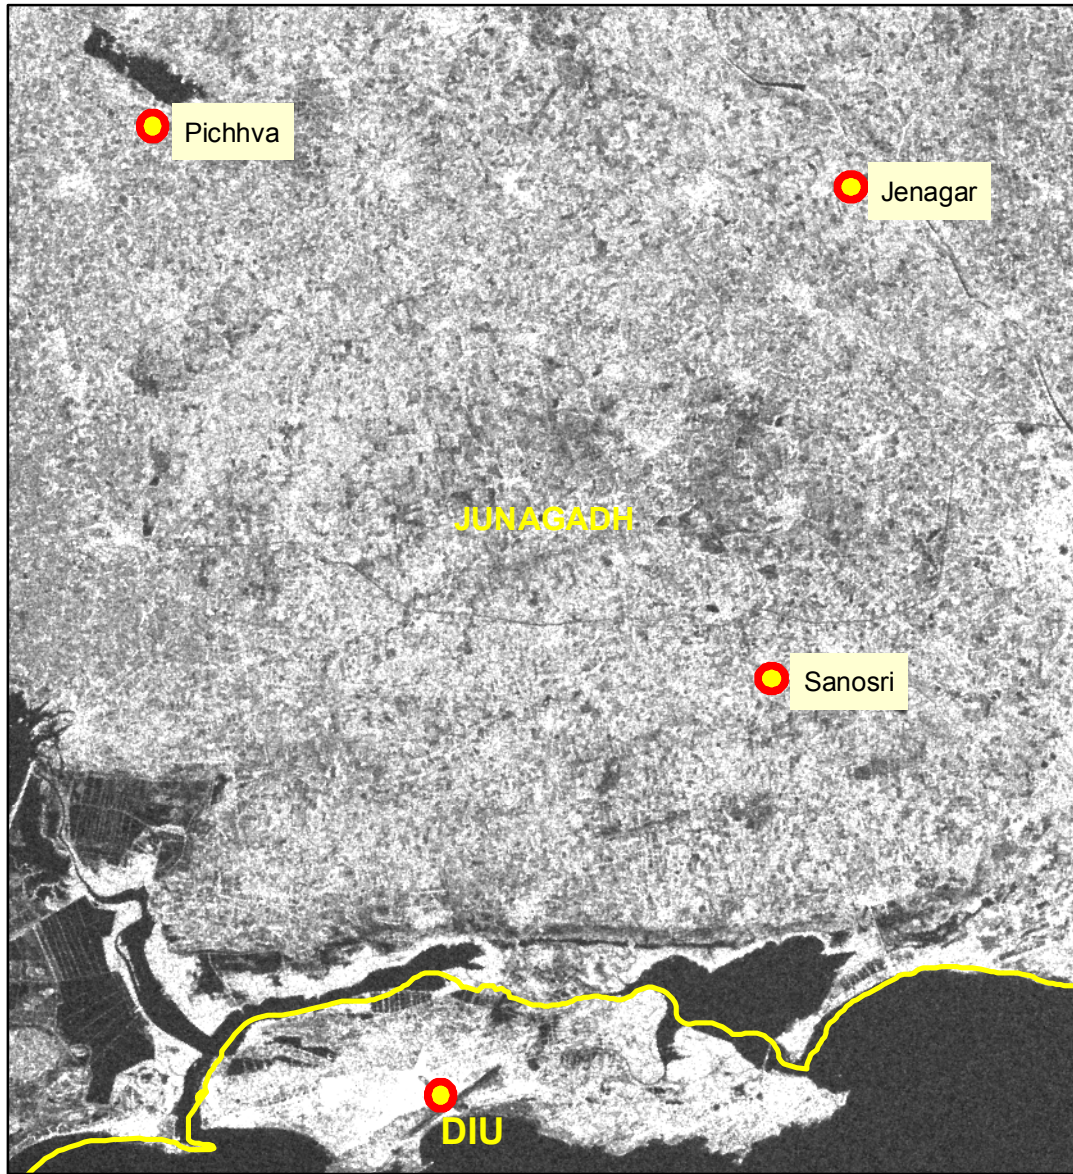

Heavy Rain Inundated Areas in Part of Junagarh District of Gujarat State

Sentinel 1A SAR Image of 02 Feb, 2021

RCM-1 SAR Image of 18 May, 2021

Location Map

RRES
National Remote Sensing Centre, ISRO
Dept. of Space, Govt. of India
Hyderabad- 500 037
E-Mail: flood@nrsc.gov.in
www.nrsc.gov.in