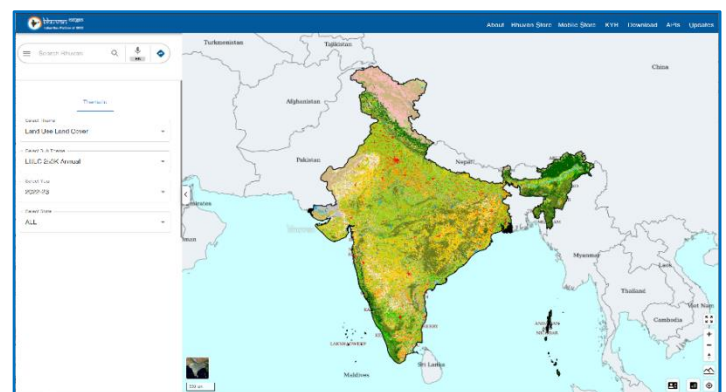

Bhuvan is designed in five modes,

1. Standard mode aimed at providing the visualization of Base layers, Administrative boundaries, Infrastructure & POI data which are of common user interest. Provides enriched tools for search, directions, Know Your Resources, layer selections, add layers, measure tools for general public and mobile users.

2. Thematic mode is aimed to provide visualisation, detailed analysis and download of various 15 thematic datasets. It highlights various datasets prepared by NRSC and partner institutes for Remote Sensing and GIS enthusiasts, planners, administrative officers and researchers.

3. Data Hub mode enables to access multi-sensor, multi-temporal, multi-resolution satellite data at one place. Showcases Bhuvan