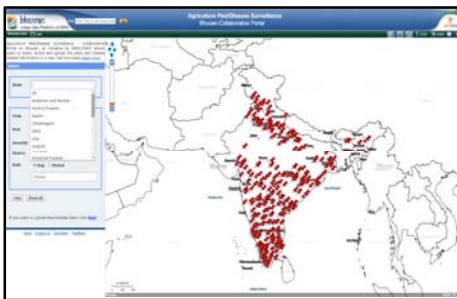

3 Day Bhuvan Overview Training @ NRSC

Bhuvan is ISRO's Geoportal launched in 2009 and started by providing images and map visualization services of the Indian subcontinent. Since then, it has diversified into versatile viewing platform with capabilities such as providing 2D/2.5D/3D photo-realistic textured pictures draped on image footprints providing a unique viewing/animation experience, full-fledged interactive thematic services and free data downloads from National Open Earth Observation Data Archive (NOEDA). More than 20,000 unique visitors logon to Bhuvan every month and about 2.5 GB of data transfer takes place every day. So far about 2,60,000 free products were downloaded by users.

Tourism - Amritsar

Agriculture Pest Surveillance

Bhuvan Geoportal has rendered exemplary service by providing near real-time disaster support to NDRF during Uttarakhand Floods in 2013. Through its crowd sourcing initiative it has attracted large number of users and nearly 19,000 point field information were fed by public directly to the Bhuvan portal. Significant contributions were made during Chennai floods, Hudhud Cyclone in Andhra Pradesh, Phalin Cyclone, J&K Floods and forest fires in Nagarahole

and Bandipur, to name a few. 4 additional servers are distributed in different regions in the country to improve response time.

Course Content:

The training comprises of an overview of all the functionalities of Bhuvan like Visualization, Data down load, Map services, crowd sourcing, API and Applications carried out for Ministries & State Government departments and Disaster Support Services etc., including Hands-on exposure on Bhuvan portal. Four such Bhuvan trainings are organized in a year. For registration and more information kindly visit website www.bhuvan.nrsc.gov.in